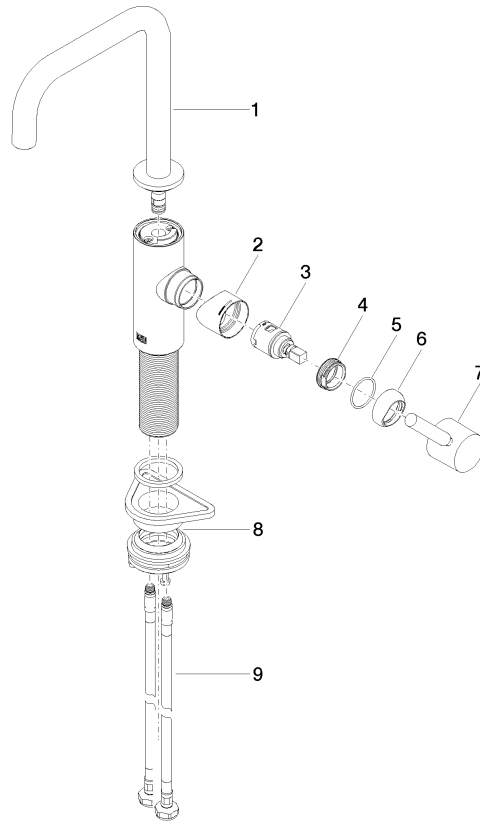

33 805 861

- 166mm projection
- pivotable spout 360°
- Optional swivel limiter available with swivel limiter set 12 820 970 90
- air-enriched flow
- max. flow 8 l/min at 3 bar flow pressure
- lead-free
- This product can help a building meet the requirements of Green Building Rating Systems, e.g. LEED®, BREEAM®, DGNB
- WRAS 240102021

Recommended miscellaneous

Swivel limitation set - 12 820 970 90

Recommended miscellaneous

**Dispenser without rosette - 82 424 970-93
Brushed Chrome**

Recommended miscellaneous

**Strainer waste with control handle 10 712 970-93
- Brushed Chrome**

33 805 861

Flow rate chart

Certificates

LGA_38642.

WRAS_240102021.

33 805 861

Spare parts list

No.	Item Number	Name	Quantity used	Delivery time
1	90 28 22 285 00-93	spout	1	-
Spare part can no longer be ordered, please order the replacement item				
2	09 19 86 012-93	cover	1	60
3	90 15 05 042 00 90	cartridge	1	2
4	09 24 04 266 90	nut	1	2
5	09 14 10 091 90	seal	1	2
6	90 28 30 052 00-93	cover	1	20
7	90 20 66 003 00-93	handle	1	20
8	04 23 10 044 08 90	fixing set	1	2
9	04 30 04 101 00 90	hose	2	2