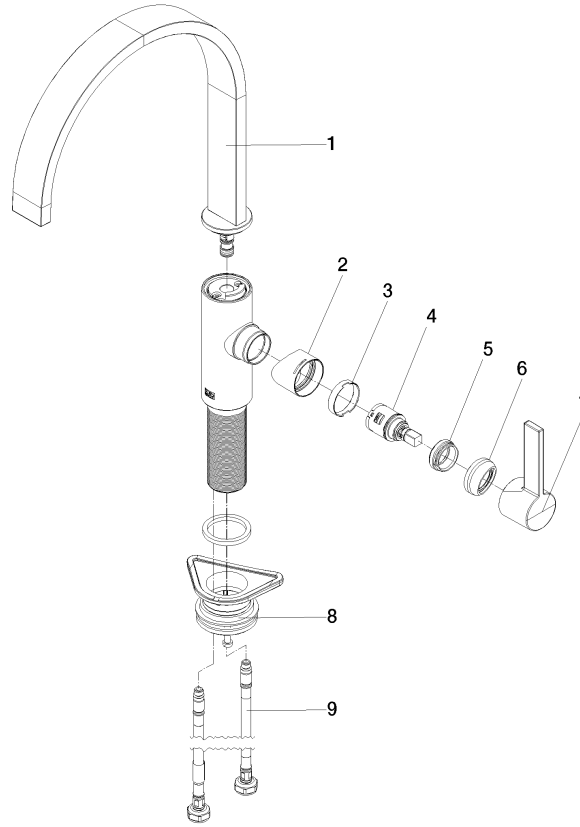

**MEM Single-lever mixer - Brushed Platinum**

MEM

33 815 682

- 241mm projection
- pivotable spout 360°
- Optional swivel limiter available with swivel limiter set 12 820 970 90
- air-enriched flow
- max. flow 6.3 l/min at 3 bar flow pressure
- lead-free
- This product can help a building meet the requirements of Green Building Rating Systems, e.g. LEED®, BREEAM®, DGNB
- WRAS 240202021

**Recommended miscellaneous**

**Swivel limitation set -** 12 820 970 90

**Recommended miscellaneous**

**Strainer waste with control handle - Brushed Platinum** 10 712 970-06

**Recommended miscellaneous**

**Dispenser without rosette - Brushed Platinum** 82 424 970-06

### Spare parts list

No.	Item Number	Name	Quantity used	Delivery time
1	90 28 22 333 00-06	spout	1	-
Spare part can no longer be ordered, please order the replacement item				
2	09 19 86 012-06	cover	1	60
3	90 23 10 128 00 90	nut	1	2
4	90 15 05 042 00 90	cartridge	1	2
5	09 24 04 266 90	nut	1	2
6	90 28 30 052 00-06	cover	1	10
7	90 20 86 004 00-06	handle	1	10
8	04 23 10 044 08 90	fixing set	1	2
9	04 30 04 100 00 90	hose	2	2