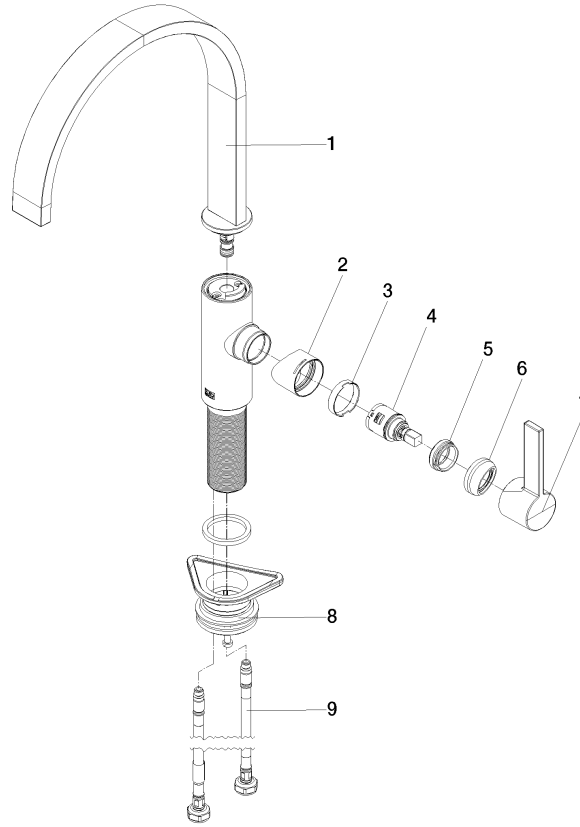

MEM Single-lever mixer - Brushed Durabron (23kt Gold)

MEM

33 815 682

- 241mm projection
- pivotable spout 360°
- Optional swivel limiter available with swivel limiter set 12 820 970 90
- air-enriched flow
- max. flow 6.3 l/min at 3 bar flow pressure
- lead-free
- This product can help a building meet the requirements of Green Building Rating Systems, e.g. LEED®, BREEAM®, DGNB
- WRAS 240202021

Recommended miscellaneous

	Dispenser without rosette - Brushed Durabron (23kt Gold)	82 424 970-28
---	---	---------------

33 815 682

Flow rate chart

Certificates

LGA_38646.

WRAS_240202021.

33 815 682

Spare parts list

No.	Item Number	Name	Quantity used	Delivery time
1	90 28 22 333 00-28	spout	1	-
Spare part can no longer be ordered, please order the replacement item				
2	09 19 86 012-28	cover	1	60
3	90 23 10 128 00 90	nut	1	2
4	90 15 05 042 00 90	cartridge	1	2
5	09 24 04 266 90	nut	1	2
6	90 28 30 052 00-28	cover	1	20
7	90 20 86 004 00-28	handle	1	20
8	04 23 10 044 08 90	fixing set	1	2
9	04 30 04 100 00 90	hose	2	2