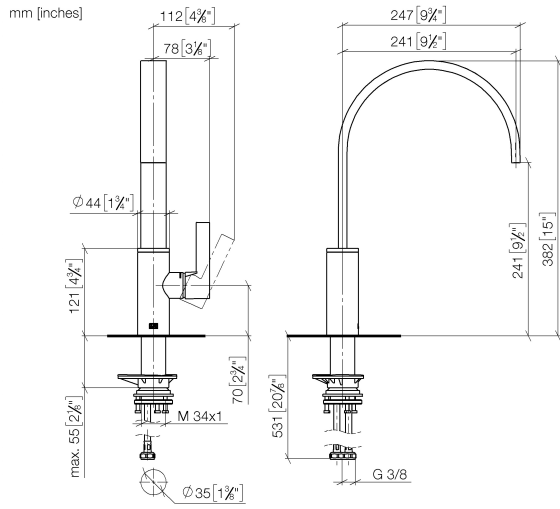

33 815 682

Flow rate chart

Certificates

LGA_38646.

WRAS_240202021.