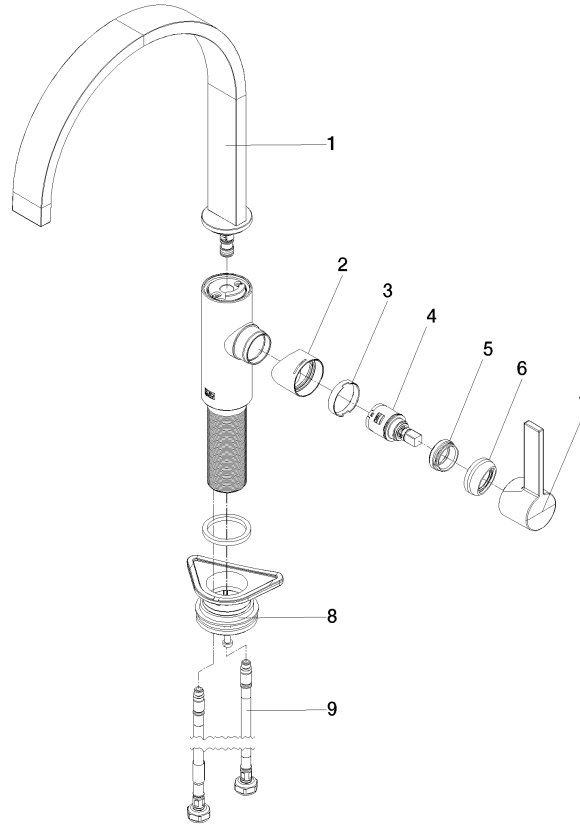

MEM Single-lever mixer - Brushed Chrome

MEM

33 815 682

- 241mm projection
- pivotable spout 360°
- Optional swivel limiter available with swivel limiter set 12 820 970 90
- air-enriched flow
- max. flow 6.3 l/min at 3 bar flow pressure
- lead-free
- This product can help a building meet the requirements of Green Building Rating Systems, e.g. LEED®, BREEAM®, DGNB
- WRAS 240202021

Recommended miscellaneous

Swivel limitation set - 12 820 970 90

Recommended miscellaneous

Dispenser without rosette - 82 424 970-93
Brushed Chrome

Recommended miscellaneous

Strainer waste with control handle 10 712 970-93
- Brushed Chrome

33 815 682

Flow rate chart

Certificates

LGA_38646.

WRAS_240202021.

33 815 682

Spare parts list

No.	Item Number	Name	Quantity used	Delivery time
1	90 28 22 333 00-93	spout	1	-
Spare part can no longer be ordered, please order the replacement item				
2	09 19 86 012-93	cover	1	60
3	90 23 10 128 00 90	nut	1	2
4	90 15 05 042 00 90	cartridge	1	2
5	09 24 04 266 90	nut	1	2
6	90 28 30 052 00-93	cover	1	20
7	90 20 86 004 00-93	handle	1	-
Spare part can no longer be ordered, please order the replacement item				
8	04 23 10 044 08 90	fixing set	1	2
9	04 30 04 100 00 90	hose	2	2