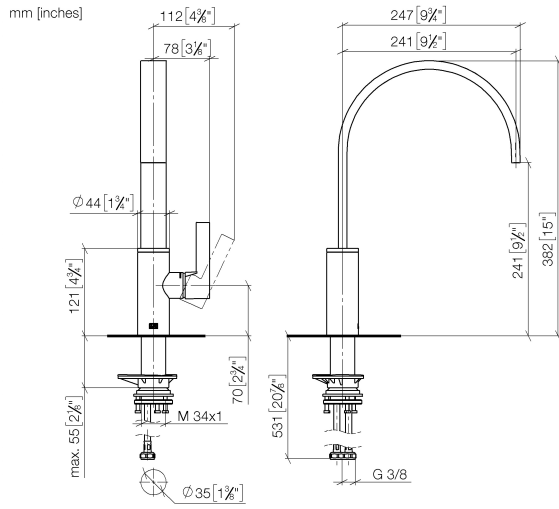

MEM Single-lever mixer - Brushed Chrome

MEM

33 815 682

- 241mm projection
- pivotable spout 360°
- Optional swivel limiter available with swivel limiter set 12 820 970 90
- air-enriched flow
- max. flow 6.3 l/min at 3 bar flow pressure
- lead-free
- This product can help a building meet the requirements of Green Building Rating Systems, e.g. LEED®, BREEAM®, DGNB
- WRAS 240202021

Recommended miscellaneous

Swivel limitation set - 12 820 970 90

Recommended miscellaneous

Dispenser without rosette - 82 424 970-93
Brushed Chrome

Recommended miscellaneous

Strainer waste with control handle 10 712 970-93
- Brushed Chrome

33 815 682

Flow rate chart

Certificates

LGA_38646.

WRAS_240202021.

33 815 682

Spare parts list

No.	Item Number	Name	Quantity used	Delivery time
1	90 28 22 333 00-93	spout	1	-
Spare part can no longer be ordered, please order the replacement item				
2	09 19 86 012-93	cover	1	60
3	90 23 10 128 00 90	nut	1	2
4	90 15 05 042 00 90	cartridge	1	2
5	09 24 04 266 90	nut	1	2
6	90 28 30 052 00-93	cover	1	20
7	90 20 86 004 00-93	handle	1	-
Spare part can no longer be ordered, please order the replacement item				
8	04 23 10 044 08 90	fixing set	1	2
9	04 30 04 100 00 90	hose	2	2