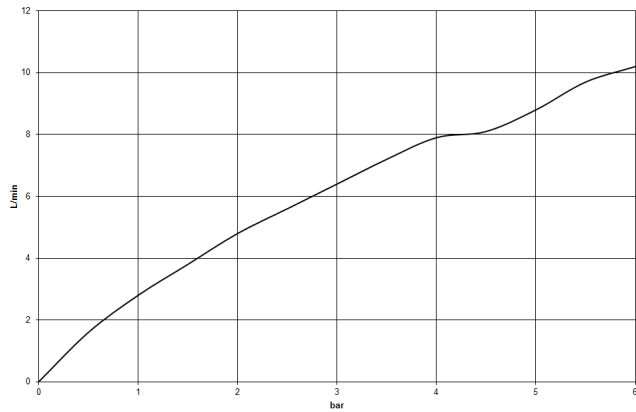

Flow rate chart

Certificates

LGA_38646.

WRAS_240202021.