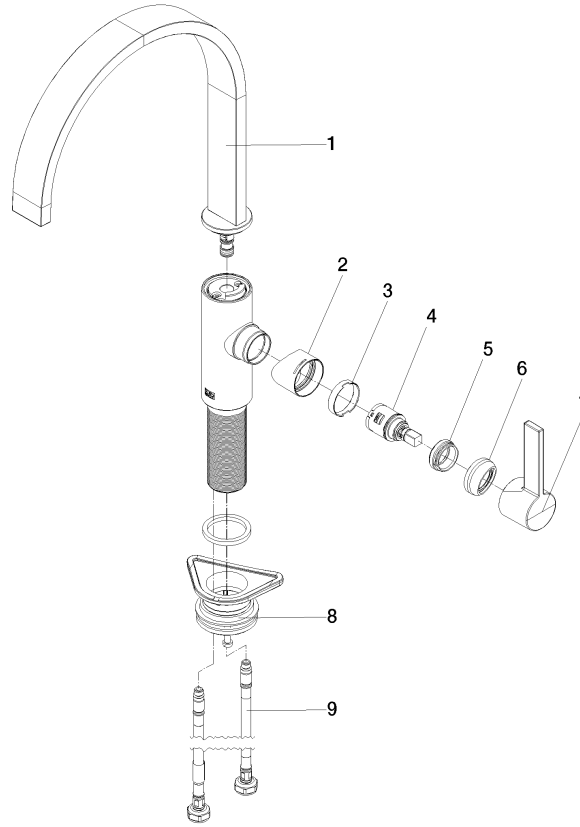

MEM Single-lever mixer - Brushed Dark Platinum

MEM

33 815 682

- 241mm projection
- pivotable spout 360°
- Optional swivel limiter available with swivel limiter set 12 820 970 90
- air-enriched flow
- max. flow 6.3 l/min at 3 bar flow pressure
- lead-free
- This product can help a building meet the requirements of Green Building Rating Systems, e.g. LEED®, BREEAM®, DGNB
- WRAS 240202021

Recommended miscellaneous

Swivel limitation set - 12 820 970 90

Recommended miscellaneous

Dispenser without rosette - 82 424 970-99
Brushed Dark Platinum

Recommended miscellaneous

Strainer waste with control handle 10 712 970-99
- Brushed Dark Platinum

33 815 682

Flow rate chart

Certificates

LGA_38646.

WRAS_240202021.

33 815 682

Spare parts list

No.	Item Number	Name	Quantity used	Delivery time
1	90 28 22 333 00-99	spout	1	-
Spare part can no longer be ordered, please order the replacement item				
2	09 19 86 012-99	cover	1	60
3	90 23 10 128 00 90	nut	1	2
4	90 15 05 042 00 90	cartridge	1	2
5	09 24 04 266 90	nut	1	2
6	90 28 30 052 00-99	cover	1	30
7	90 20 86 004 00-99	handle	1	30
8	04 23 10 044 08 90	fixing set	1	2
9	04 30 04 100 00 90	hose	2	2