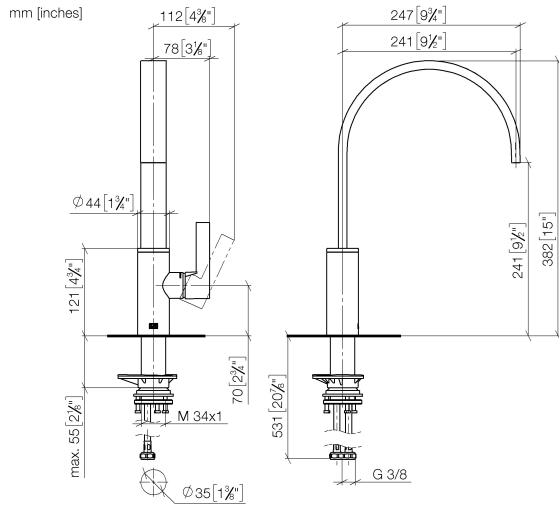

MEM Single-lever mixer - Brushed Dark Platinum

MEM

33 815 682

- 241mm projection
- pivotable spout 360°
- Optional swivel limiter available with swivel limiter set 12 820 970 90
- air-enriched flow
- max. flow 6.3 l/min at 3 bar flow pressure
- lead-free
- This product can help a building meet the requirements of Green Building Rating Systems, e.g. LEED®, BREEAM®, DGNB
- WRAS 240202021

Recommended miscellaneous

Swivel limitation set - 12 820 970 90

Recommended miscellaneous

Dispenser without rosette - 82 424 970-99
Brushed Dark Platinum

Recommended miscellaneous

Strainer waste with control handle 10 712 970-99
- Brushed Dark Platinum

33 815 682

Flow rate chart

Certificates

LGA_38646.

WRAS_240202021.

33 815 682

Spare parts list

No.	Item Number	Name	Quantity used	Delivery time
1	90 28 22 333 00-99	spout	1	-
Spare part can no longer be ordered, please order the replacement item				
2	09 19 86 012-99	cover	1	60
3	90 23 10 128 00 90	nut	1	2
4	90 15 05 042 00 90	cartridge	1	2
5	09 24 04 266 90	nut	1	2
6	90 28 30 052 00-99	cover	1	30
7	90 20 86 004 00-99	handle	1	30
8	04 23 10 044 08 90	fixing set	1	2
9	04 30 04 100 00 90	hose	2	2