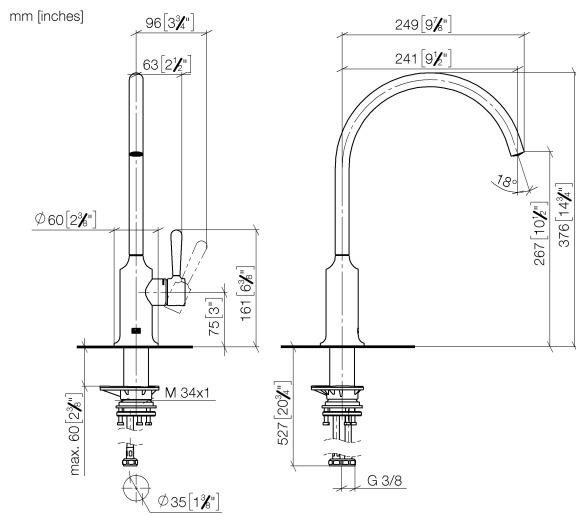

33 816 809

Flow rate chart

Certificates

LGA_29299.