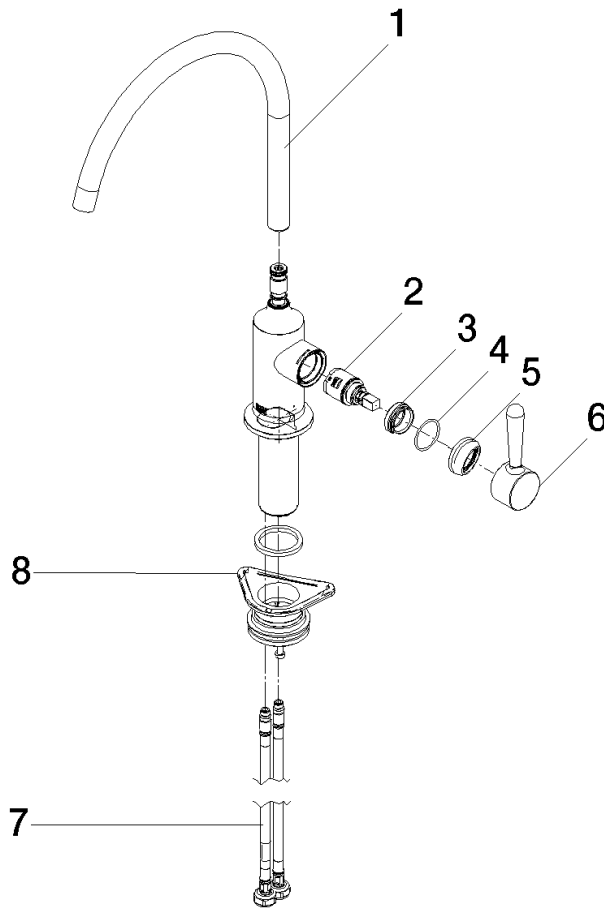

33 816 809

- 241mm projection
- pivotable spout 360°
- air-enriched flow
- max. flow 7 l/min at 3 bar flow pressure
- lead-free
- This product can help a building meet the requirements of Green Building Rating Systems, e.g. LEED®, BREEAM®, DGNB

### Spare parts list

No.	Item Number	Name	Quantity used	Delivery time
1	90 28 22 396 00-00	spout	1	10
2	90 15 05 042 00 90	cartridge	1	2
3	09 24 04 266 90	nut	1	2
4	09 14 10 091 90	seal	1	2
5	90 28 30 052 00-00	cover	1	10
6	90 20 80 050 00-00	handle	1	10
7	04 30 04 100 00 90	hose	2	2
8	04 23 10 044 08 90	fixing set	1	2