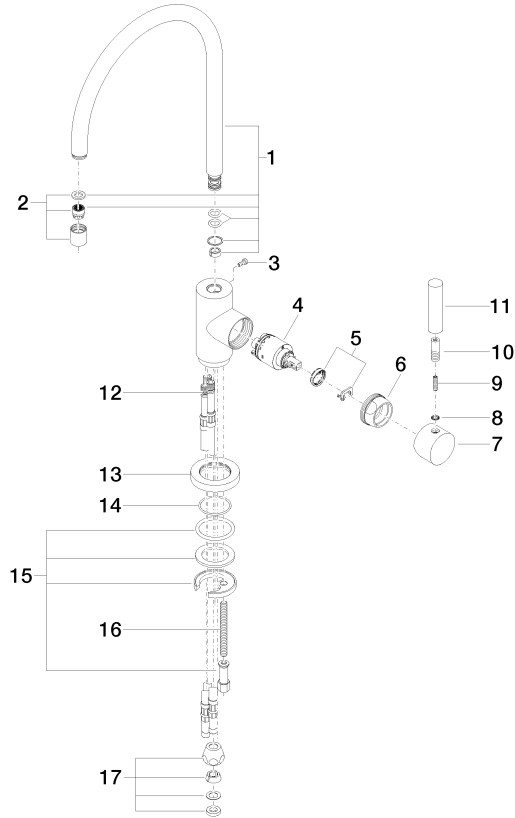

**TARA Single-lever mixer for rinsing/Profi spray - Brushed Durabronss (23kt Gold)**

33 826 888

- 235mm projection
- pivotable spout 360°
- air-enriched flow
- height of mixer 400 mm
- height up to aerator 230 mm
- single-lever mixer hole diameter 35mm
- max. flow 7 l/min at 3 bar flow pressure
- lead-free
- WRAS 2311044
- This product can help a building meet the requirements of Green Building Rating Systems, e.g. LEED®, BREEAM®, DGNB

**Flow rate chart**

**Certificates**

LGA\_18901.

ETA\_18524.

WRAS\_2311044.

# TARA Single-lever mixer for rinsing/Profi spray - Brushed Durabronz (23kt Gold)

33 826 888  
 Parts for other finishes can be found here: [Chrome](#)

## Spare parts list

No.	Item Number	Name	Quantity used	Delivery time
1	90 28 22 049 02-28	spout	1	20
2	90 23 01 028 03-28	aerator	1	20
3	09 30 30 054 90	screw	1	2
4	90 15 05 065 00 90	cartridge	1	2
5	90 28 10 148 00 90	accessories	1	2
6	09 24 04 107-28	nut	1	20
7	90 20 88 040 00-28	handle	1	20
8	90 30 11 032 00 90	disc	1	2
9	09 31 11 010 90	pin	1	2
10	90 24 04 048 00-28	nipple	1	20
11	11 170 880-28	handle	1	-
Spare part can no longer be ordered, please order the replacement item				
12	04 30 04 064 00 90	hose	3	60
13	09 28 10 055-28	rosette	1	20
14	09 14 10 034 90	seal	1	2
15	04 30 11 038 00 90	fixing set	1	2
16	09 31 11 011 90	pin	1	2
17	90 23 30 040 00-28	threaded connector	1	20