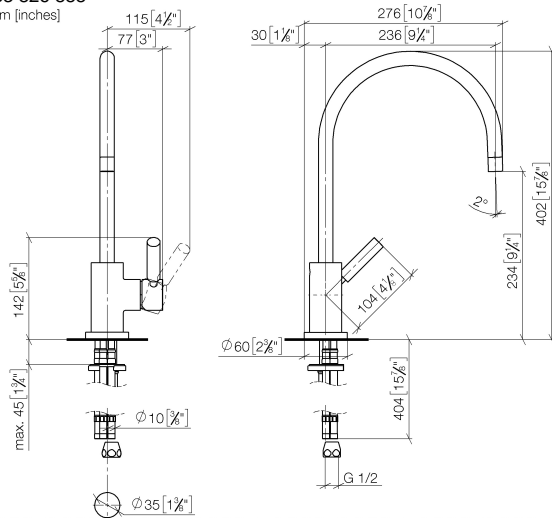

**TARA Single-lever mixer for rinsing/Profi spray - Brushed Durabronss (23kt Gold)**

33 826 888

- 235mm projection
- pivotable spout 360°
- air-enriched flow
- height of mixer 400 mm
- height up to aerator 230 mm
- single-lever mixer hole diameter 35mm
- max. flow 7 l/min at 3 bar flow pressure
- lead-free
- WRAS 2311044
- This product can help a building meet the requirements of Green Building Rating Systems, e.g. LEED®, BREEAM®, DGNB

**Recommended miscellaneous**

**Rinsing spray set - Brushed Durabronss (23kt Gold)**

27 721 970-28

**TARA Single-lever mixer for rinsing/Profi spray - Brushed Durabross (23kt Gold)**

33 826 888

mm [inches]

**Flow rate chart**

**Certificates**

LGA\_18901.

ETA\_18524.

WRAS\_2311044.

## Spare parts list

No.	Item Number	Name	Quantity used	Delivery time
1	90 28 22 049 02-28	spout	1	20
2	90 23 01 028 03-28	aerator	1	20
3	09 30 30 054 90	screw	1	2
4	90 15 05 065 00 90	cartridge	1	2
5	90 28 10 148 00 90	accessories	1	2
6	09 24 04 107-28	nut	1	20
7	90 20 88 040 00-28	handle	1	20
8	90 30 11 032 00 90	disc	1	2
9	09 31 11 010 90	pin	1	2
10	90 24 04 048 00-28	nipple	1	20
11	11 170 880-28	handle	1	-
Spare part can no longer be ordered, please order the replacement item				
12	04 30 04 064 00 90	hose	3	60
13	09 28 10 055-28	rosette	1	20
14	09 14 10 034 90	seal	1	2
15	04 30 11 038 00 90	fixing set	1	2
16	09 31 11 011 90	pin	1	2
17	90 23 30 040 00-28	threaded connector	1	20