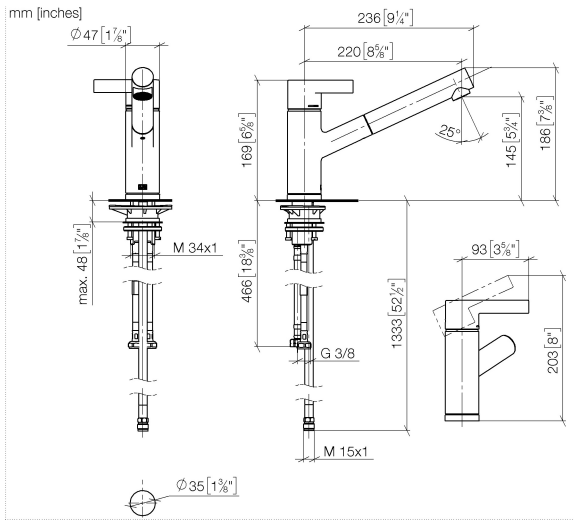

33 840 760

- 220mm projection
- pivotable spout 130°
- air-enriched flow
- height of mixer 167 mm
- height up to aerator 145 mm
- hole diameter 35 mm
- fabric braided hose 1500 mm
- max. flow 8 l/min at 3 bar flow pressure
- lead-free
- This product can help a building meet the requirements of Green Building Rating Systems, e.g. LEED®, BREEAM®, DGNB

33 840 760

**Flow rate chart**

**Certificates**

GDV\_0400282.

LGA\_19871.

Belgaqua\_22\_277\_2  
7\_3.

33 840 760

Parts for other finishes can be found here: [Chrome](#)

33 840 760

Spare parts list

No.	Item Number	Name	Quantity used	Delivery time
1	09 20 76 001-46	handle	1	30
2	90 31 20 109 00 90	plug	1	2
3	90 31 11 030 00 90	pin	1	2
4	09 28 30 012-46	cover	1	30
5	09 14 10 102 90	seal	1	2
6	09 24 04 270 90	nut	1	2
7	09 14 10 031 90	seal	1	2
8	90 28 10 148 00 90	accessories	1	2
9	90 15 05 064 00 90	cartridge	1	2
10	09 19 76 001-46	sleeve	1	30
11	09 18 40 099 90	sleeve	1	2
12	90 30 02 062 00-46	hose	1	-
Spare part can no longer be ordered, please order the replacement item				
13	09 23 01 039 90	sieve	1	2
14	04 12 11 106 00-46	shower	1	30
15	09 14 10 001 90	seal	1	2
16	09 30 30 113 20 90	screw	1	2
17	09 14 15 029 90	ring	2	2
18	09 28 10 144 90	ring	1	2
19	09 14 10 034 90	seal	1	2
20	09 27 76 001-46	rosette	1	30
21	04 30 04 100 00 90	hose	2	2
22	04 23 10 044 02 90	fixing set	1	2
23	09 18 40 090 90	sleeve	1	2
24	04 30 04 029 00 90	hose	1	2
25	04 21 50 005 00 90	accessories	1	2
26	09 23 01 131 90	back-flow preventer	1	2
27	90 14 20 019 00 90	seal	1	2
28	90 30 09 031 00 90	key	1	2