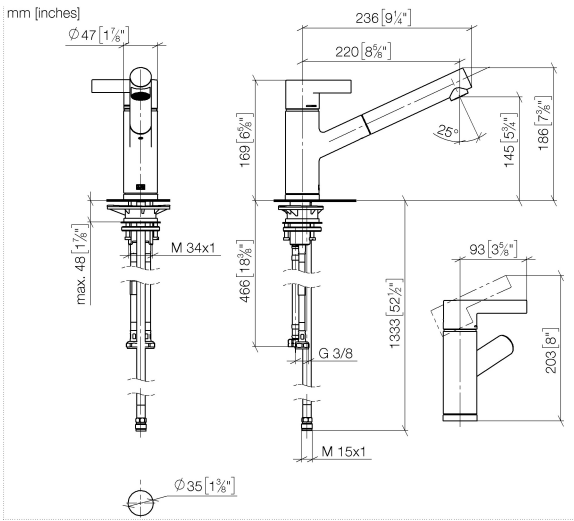

33 840 760

- 220mm projection
- pivotable spout 130°
- air-enriched flow
- height of mixer 167 mm
- height up to aerator 145 mm
- hole diameter 35 mm
- fabric braided hose 1500 mm
- max. flow 8 l/min at 3 bar flow pressure
- lead-free
- This product can help a building meet the requirements of Green Building Rating Systems, e.g. LEED®, BREEAM®, DGNB

Flow rate chart

Certificates

ETA_20612.

GDV_0400282.

LGA_19871.

Belgaqua_22_277_2
7_3.

33 840 760

Parts for other finishes can be found here: [Chrome](#)

33 840 760

Spare parts list

No.	Item Number	Name	Quantity used	Delivery time
1	09 20 76 001-99	handle	1	30
2	90 31 20 109 00 90	plug	1	2
3	90 31 11 030 00 90	pin	1	2
4	09 28 30 012-99	cover	1	30
5	09 14 10 102 90	seal	1	2
6	09 24 04 270 90	nut	1	2
7	09 14 10 031 90	seal	1	2
8	90 28 10 148 00 90	accessories	1	2
9	90 15 05 064 00 90	cartridge	1	2
10	09 19 76 001-99	sleeve	1	30
11	09 18 40 099 90	sleeve	1	2
12	90 30 02 062 00-99	hose	1	30
13	09 23 01 039 90	sieve	1	2
14	04 12 11 106 00-99	shower	1	30
15	09 14 10 001 90	seal	1	2
16	09 30 30 113 20 90	screw	1	2
17	09 14 15 029 90	ring	2	2
18	09 28 10 144 90	ring	1	2
19	09 14 10 034 90	seal	1	2
20	09 27 76 001-99	rosette	1	30
21	04 30 04 100 00 90	hose	2	2
22	04 23 10 044 02 90	fixing set	1	2
23	09 18 40 090 90	sleeve	1	2
24	04 30 04 029 00 90	hose	1	2
25	04 21 50 005 00 90	accessories	1	2
26	09 23 01 131 90	back-flow preventer	1	2
27	90 14 20 019 00 90	seal	1	2
28	90 30 09 031 00 90	key	1	2