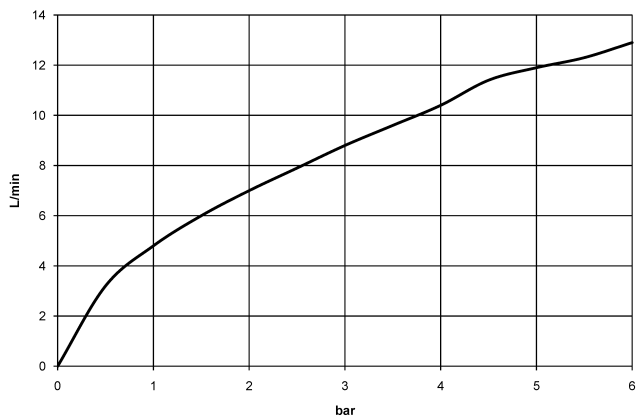

DORNBACHT LYV Single-lever mixer Pull-out - Brushed Nickel

33 845 110

- 237mm projection
- pivotable spout 120°
- air-enriched flow and spray flow
- fabric braided hose 1500 mm
- max. flow 8.8 l/min at 3 bar flow pressure

Intrinsic protection against back flow.

	Brushed Nickel	33 845 110-70
	Chrome	33 845 110-00
	Soft Black	33 845 110-69

DORNBRAUCHT LYV Single-lever mixer Pull-out - Brushed Nickel

33 845 110

Flow rate chart