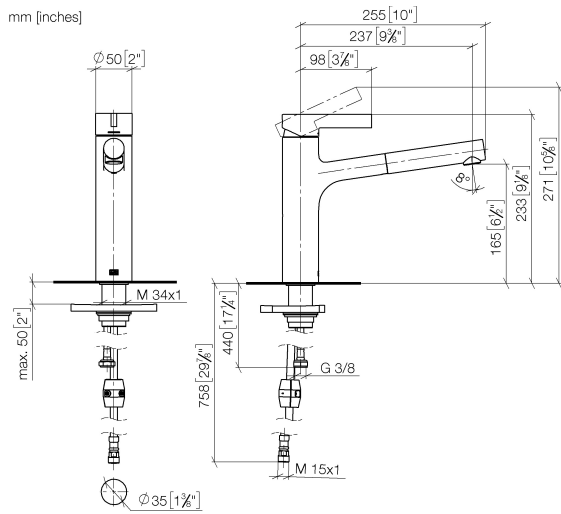

DORNBACHT LYV Single-lever mixer Pull-out - Brushed Nickel

33 845 110

- 237mm projection
- pivotable spout 120°
- air-enriched flow and spray flow
- fabric braided hose 1500 mm
- max. flow 8.8 l/min at 3 bar flow pressure

Intrinsic protection against back flow.

	Brushed Nickel	33 845 110-70
	Chrome	33 845 110-00
	Soft Black	33 845 110-69

DORNBRAUCHT LYV Single-lever mixer Pull-out - Brushed Nickel

33 845 110

Flow rate chart

Certificates

Belgaqua_23-012- ACS_23 ACC NY AbP_10068.
27_3. 085.

DORNBRAUCH LYV Single-lever mixer Pull-out - Brushed Nickel

33 845 110

Parts for other finishes can be found here: [Chrome](#)

Spare parts list

No.	Item Number	Name	Quantity used	Delivery time
1	90 20 81 001 00-70	handle	1	2
2	90 28 30 010 00-70	cover	1	2
3	90 15 05 067 00 90	cartridge	1	2
4	90 18 40 227 00 90	insert	1	2
5	90 30 02 101 00 90	hose	1	2
6	90 23 01 051 00 90	flow reducer	1	2
7	90 14 05 081 00 90	seal	1	2
8	90 12 11 180 00-70	shower	1	2
9	90 14 15 062 00 90	gasket kit	1	2
10	90 30 01 211 00 90	shaft	1	2
11	90 14 05 080 00 90	seal	1	2
12	90 23 10 003 00 90	fixing set	1	2
13	04 30 04 100 00 90	hose	2	2
14	90 30 04 110 00 90	hose	1	2