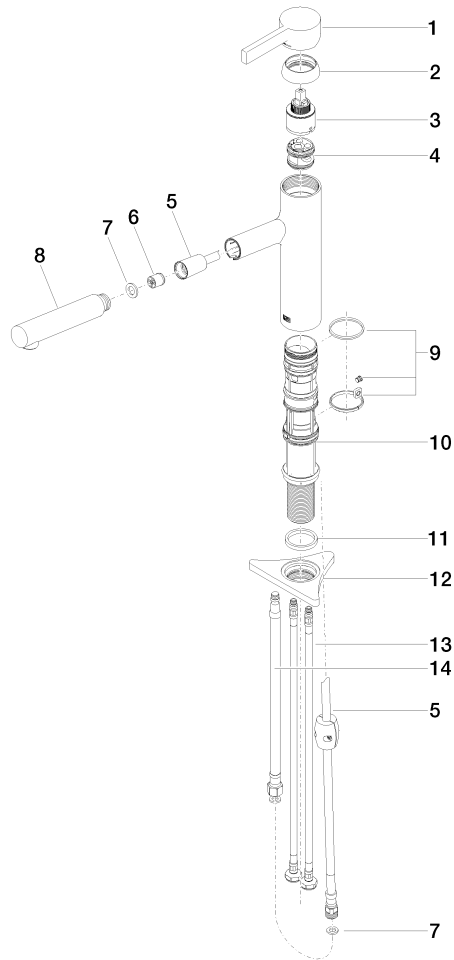

DORNBACHT LYV Single-lever mixer Pull-out - Brushed Nickel

33 845 110

- 237mm projection
- pivotable spout 120°
- air-enriched flow and spray flow
- fabric braided hose 1500 mm
- max. flow 8.8 l/min at 3 bar flow pressure

Intrinsic protection against back flow.

	Brushed Nickel	33 845 110-70
	Chrome	33 845 110-00
	Soft Black	33 845 110-69

DORNBRAUCHT LYV Single-lever mixer Pull-out - Brushed Nickel

33 845 110

Flow rate chart

Certificates

Belgaqua_23-012- ACS_23 ACC NY AbP_10068.
27_3. 085.

DORNBRAUCH LYV Single-lever mixer Pull-out - Brushed Nickel

33 845 110

Parts for other finishes can be found here: [Chrome](#)

Spare parts list

No.	Item Number	Name	Quantity used	Delivery time
1	90 20 81 001 00-70	handle	1	2
2	90 28 30 010 00-70	cover	1	2
3	90 15 05 067 00 90	cartridge	1	2
4	90 18 40 227 00 90	insert	1	2
5	90 30 02 101 00 90	hose	1	2
6	90 23 01 051 00 90	flow reducer	1	2
7	90 14 05 081 00 90	seal	1	2
8	90 12 11 180 00-70	shower	1	2
9	90 14 15 062 00 90	gasket kit	1	2
10	90 30 01 211 00 90	shaft	1	2
11	90 14 05 080 00 90	seal	1	2
12	90 23 10 003 00 90	fixing set	1	2
13	04 30 04 100 00 90	hose	2	2
14	90 30 04 110 00 90	hose	1	2