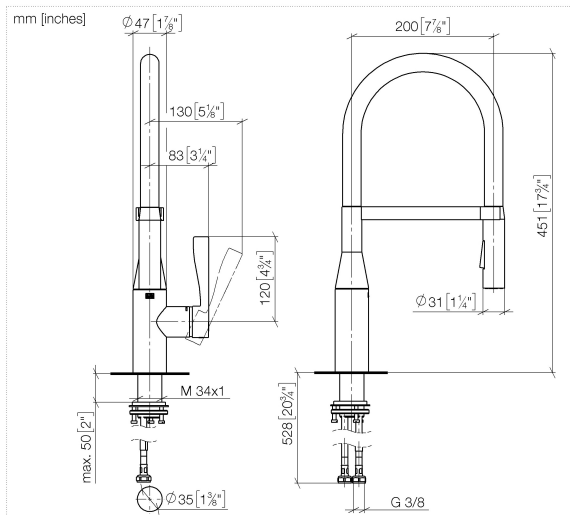

33 865 895

- 200mm projection
- Flexible silicone hose with large operating range of up to 350 mm
- pivotable spout 360°
- Optional swivel limiter available with swivel limiter set 12 821 970 90
- This product can help a building meet the requirements of Green Building Rating Systems, e.g. LEED®, BREEAM®, DGNB
- air-enriched flow and spray flow
- height of mixer 451 mm
- height up to aerator 119 mm
- hole diameter 35 mm
- sprayface with anti-scaling system
- max. flow 9.5 l/min at 3 bar flow pressure
- lead-free

**Recommended miscellaneous**

**Swivel limitation set -** 12 821 970 90

**Recommended miscellaneous**

**Dispenser without rosette -  
Brushed Champagne (22kt Gold)** 82 424 970-46

**Recommended miscellaneous**

**Strainer waste with control handle  
- Brushed Champagne (22kt Gold)** 10 712 970-46

33 865 895

**Flow rate chart**

33 865 895

### Spare parts list

No.	Item Number	Name	Quantity used	Delivery time
1	90 30 02 100 00-46	hose	1	30
2	09 31 11 040 90	pin	1	2
3	09 31 11 209 90	pin	1	2
4	90 17 20 045 00-46	holder	1	30
5	04 12 11 150 00 90	shower	1	2
6	90 28 10 161 00 90	set	1	2
7	90 15 05 064 05 90	cartridge	1	2
8	09 14 10 190 90	seal	1	2
9	09 28 30 030-46	cover	1	60
10	09 20 89 020-46	handle	1	30
11	90 31 11 063 00 90	pin	1	2
12	90 31 20 087 00-46	plug	1	30
13	04 30 11 040 00 90	fixing set	1	2
14	04 30 04 101 00 90	hose	2	2