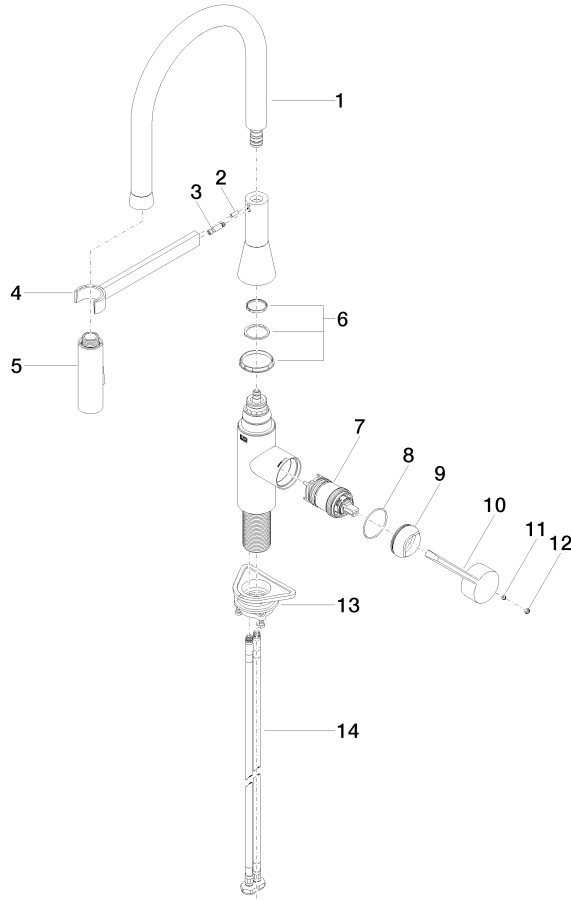

33 865 895

- 200mm projection
- Flexible silicone hose with large operating range of up to 350 mm
- pivotable spout 360°
- Optional swivel limiter available with swivel limiter set 12 821 970 90
- This product can help a building meet the requirements of Green Building Rating Systems, e.g. LEED®, BREEAM®, DGNB
- air-enriched flow and spray flow
- height of mixer 451 mm
- height up to aerator 119 mm
- hole diameter 35 mm
- sprayface with anti-scaling system
- max. flow 9.5 l/min at 3 bar flow pressure
- lead-free

**Strainer waste with control handle  
- Brushed Champagne (22kt Gold)** 10 712 970-46

33 865 895

**Flow rate chart**

33 865 895

### Spare parts list

No.	Item Number	Name	Quantity used	Delivery time
1	90 30 02 100 00-46	hose	1	30
2	09 31 11 040 90	pin	1	2
3	09 31 11 209 90	pin	1	2
4	90 17 20 045 00-46	holder	1	30
5	04 12 11 150 00 90	shower	1	2
6	90 28 10 161 00 90	set	1	2
7	90 15 05 064 05 90	cartridge	1	2
8	09 14 10 190 90	seal	1	2
9	09 28 30 030-46	cover	1	60
10	09 20 89 020-46	handle	1	30
11	90 31 11 063 00 90	pin	1	2
12	90 31 20 087 00-46	plug	1	30
13	04 30 11 040 00 90	fixing set	1	2
14	04 30 04 101 00 90	hose	2	2