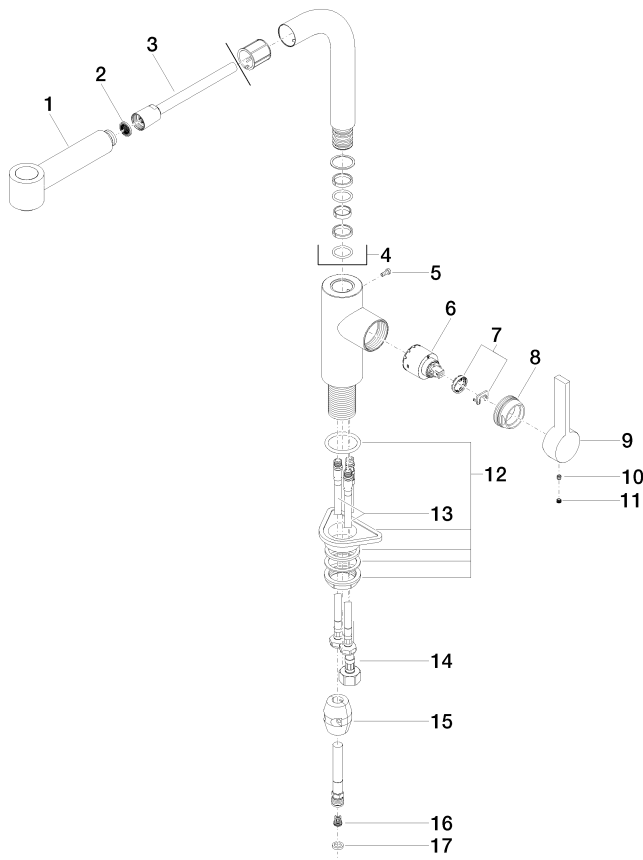

ELIO Single-lever mixer Pull-out with spray function - Brushed Durabronz (23kt Gold)

ELIO

33 870 790

Product version up to 12/31/2013

Product version from 12/31/2013 to 5/15/2020

Product version from 5/15/2020 to 5/5/2021

Product version from 5/5/2021

Product version from 6/1/2022

Parts for other finishes can be found here: [Chrome](#)