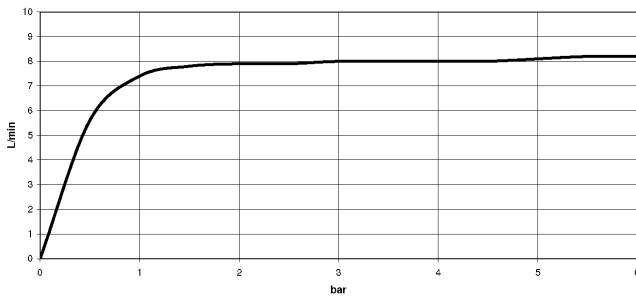

**ELIO Single-lever mixer Pull-out with spray function - Brushed Durabron (23kt Gold)**

ELIO

33 870 790

- 235mm projection
- pivotable spout 360°
- air-enriched flow and spray flow
- height of mixer 342 mm
- height up to aerator 292 mm
- hole diameter 35 mm
- fabric braided hose 1500 mm
- max. flow 8 l/min at 3 bar flow pressure
- lead-free
- This product can help a building meet the requirements of Green Building Rating Systems, e.g. LEED®, BREEAM®, DGNB

33 870 790

mm [inches]

**Flow rate chart**

**Codes & Standards**

DIN 4109

EN 1717

Executive Order  
no. 1007

ISO 3822