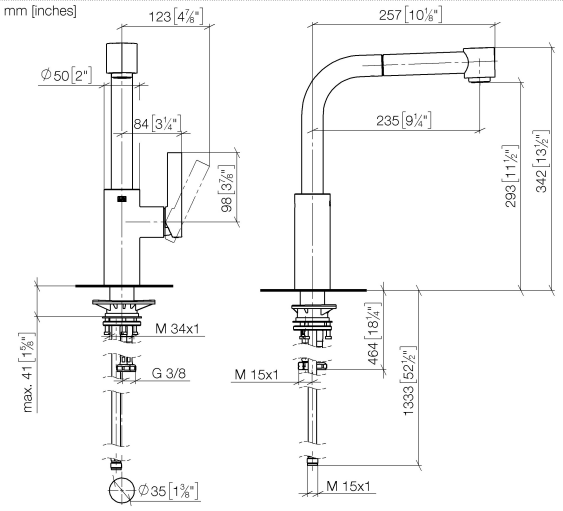

**ELIO Single-lever mixer Pull-out with spray function - Brushed Durabron (23kt Gold)**

ELIO

33 870 790

- 235mm projection
- pivotable spout 360°
- air-enriched flow and spray flow
- height of mixer 342 mm
- height up to aerator 292 mm
- hole diameter 35 mm
- fabric braided hose 1500 mm
- max. flow 8 l/min at 3 bar flow pressure
- lead-free
- This product can help a building meet the requirements of Green Building Rating Systems, e.g. LEED®, BREEAM®, DGNB

33 870 790

mm [inches]

**Flow rate chart**

**Codes & Standards**

DIN 4109

EN 1717

Executive Order  
no. 1007

ISO 3822

**Ü-Zeichen**

ELIO Single-lever mixer Pull-out with spray function - Brushed Durabross (23kt Gold)

ELIO

---

33 870 790

Certificates

---

GDV\_0400