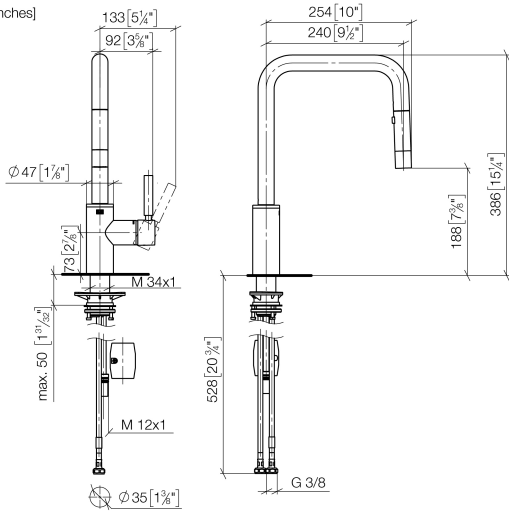

META SQUARE Single-lever mixer Pull-down with spray function - Durabronss (23kt Gold)

META SQUARE

33 870 861

- 240mm projection
- pivotable spout 360°
- Optional swivel limiter available with swivel limiter set 12 823 970 90
- laminar and spray flow
- 1800 mm metal shower hose
- sprayface with anti-scaling system
- max. flow 10.4 l/min at 3 bar flow pressure
- lead-free
- This product can help a building meet the requirements of Green Building Rating Systems, e.g. LEED®, BREEAM®, DGNB

10 712 970-09

33 870 861

mm [inches]

1:5

Flow rate chart

Certificates

LGA_38641.

Belgaqua_24-005-
27_3.

33 870 861

Spare parts list

No.	Item Number	Name	Quantity used	Delivery time
1	90 12 11 148 00-09	shower	1	-
Spare part can no longer be ordered, please order the replacement item				
2	04 30 02 120 00-85	hose	1	30
3	90 28 22 308 00-09	spout	1	-
Spare part can no longer be ordered, please order the replacement item				
4	09 28 10 160 90	ring	2	2
5	09 18 40 186 90	sleeve	1	2
6	90 15 05 064 05 90	cartridge	1	2
7	09 14 10 190 90	seal	1	2
8	09 28 30 030-09	cover	1	40
9	90 20 66 027 00-09	handle	1	40
10	04 30 11 040 00 90	fixing set	1	2
11	09 20 93 056 90	insert	1	2
12	04 30 04 100 00 90	hose	2	2
13	04 28 20 067 00 90	pipe	1	2
14	90 24 03 253 00 90	adaptor	1	2
15	04 21 50 010 00 90	accessories	1	2