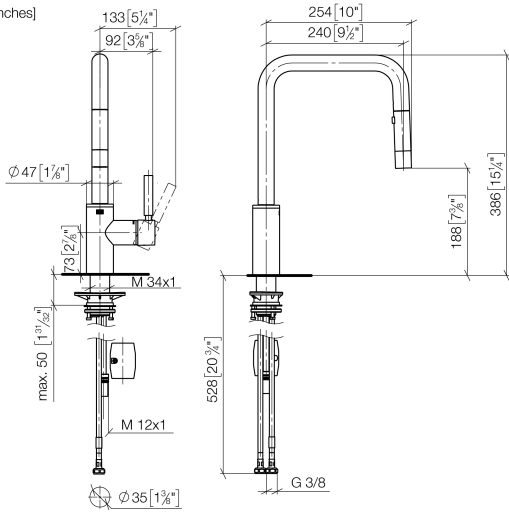

META SQUARE Single-lever mixer Pull-down with spray function - Champagne (22kt Gold) META SQUARE

33 870 861

- 240mm projection
- pivotable spout 360°
- Optional swivel limiter available with swivel limiter set 12 823 970 90
- laminar and spray flow
- 1800 mm metal shower hose
- sprayface with anti-scaling system
- max. flow 10.4 l/min at 3 bar flow pressure
- lead-free
- This product can help a building meet the requirements of Green Building Rating Systems, e.g. LEED®, BREEAM®, DGNB

10 712 970-47

META SQUARE Single-lever mixer Pull-down with spray function - Champagne META SQUARE (22kt Gold)

33 870 861

mm [inches]

1:5

Flow rate chart

Certificates

LGA_38641.

Belgaqua_24-005-
27_3.

33 870 861

Spare parts list

No.	Item Number	Name	Quantity used	Delivery time
1	90 12 11 148 00-47	shower	1	-
Spare part can no longer be ordered, please order the replacement item				
2	04 30 02 120 00-85	hose	1	30
3	90 28 22 308 00-47	spout	1	-
Spare part can no longer be ordered, please order the replacement item				
4	09 28 10 160 90	ring	2	2
5	09 18 40 186 90	sleeve	1	2
6	90 15 05 064 05 90	cartridge	1	2
7	09 14 10 190 90	seal	1	2
8	09 28 30 030-47	cover	1	60
9	90 20 66 027 00-47	handle	1	30
10	04 30 11 040 00 90	fixing set	1	2
11	09 20 93 056 90	insert	1	2
12	04 30 04 100 00 90	hose	2	2
13	04 28 20 067 00 90	pipe	1	2
14	90 24 03 253 00 90	adaptor	1	2
15	04 21 50 010 00 90	accessories	1	2