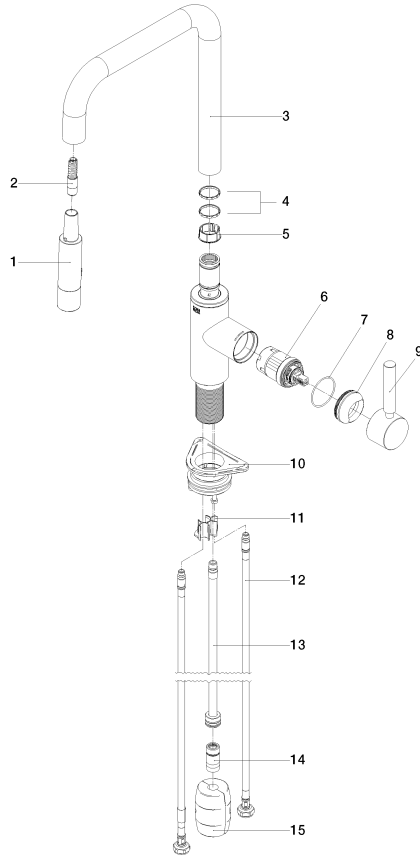

META SQUARE Single-lever mixer Pull-down with spray function - Champagne (22kt Gold) META SQUARE

33 870 861

- 240mm projection
- pivotable spout 360°
- Optional swivel limiter available with swivel limiter set 12 823 970 90
- laminar and spray flow
- 1800 mm metal shower hose
- sprayface with anti-scaling system
- max. flow 10.4 l/min at 3 bar flow pressure
- lead-free
- This product can help a building meet the requirements of Green Building Rating Systems, e.g. LEED®, BREEAM®, DGNB

10 712 970-47

META SQUARE Single-lever mixer Pull-down with spray function - Champagne META SQUARE (22kt Gold)

33 870 861

mm [inches]

1:5

Flow rate chart

Certificates

LGA_38641.

Belgaqua_24-005-
27_3.

33 870 861

Spare parts list

No.	Item Number	Name	Quantity used	Delivery time
1	90 12 11 148 00-47	shower	1	-
Spare part can no longer be ordered, please order the replacement item				
2	04 30 02 120 00-85	hose	1	30
3	90 28 22 308 00-47	spout	1	-
Spare part can no longer be ordered, please order the replacement item				
4	09 28 10 160 90	ring	2	2
5	09 18 40 186 90	sleeve	1	2
6	90 15 05 064 05 90	cartridge	1	2
7	09 14 10 190 90	seal	1	2
8	09 28 30 030-47	cover	1	60
9	90 20 66 027 00-47	handle	1	30
10	04 30 11 040 00 90	fixing set	1	2
11	09 20 93 056 90	insert	1	2
12	04 30 04 100 00 90	hose	2	2
13	04 28 20 067 00 90	pipe	1	2
14	90 24 03 253 00 90	adaptor	1	2
15	04 21 50 010 00 90	accessories	1	2