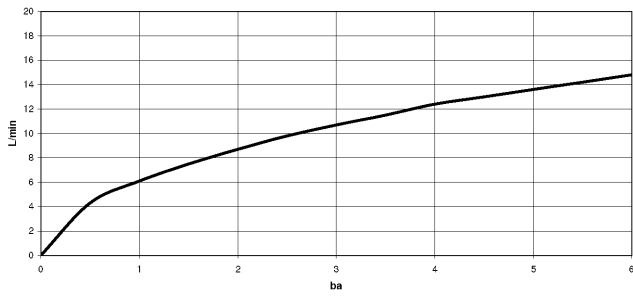

**META SQUARE Single-lever mixer Pull-down with spray function - Brushed Chrome**

META SQUARE

33 870 861

- 240mm projection
- pivotable spout 360°
- Optional swivel limiter available with swivel limiter set 12 823 970 90
- laminar and spray flow
- 1800 mm metal shower hose
- sprayface with anti-scaling system
- max. flow 10.4 l/min at 3 bar flow pressure
- lead-free
- This product can help a building meet the requirements of Green Building Rating Systems, e.g. LEED®, BREEAM®, DGNB

**Recommended miscellaneous**

	<b>Strainer waste with control handle - Brushed Chrome</b>	10 712 970-93
---	--	---------------

33 870 861

mm [inches]

1:5

**Flow rate chart**

**Codes & Standards**

DIN 4109