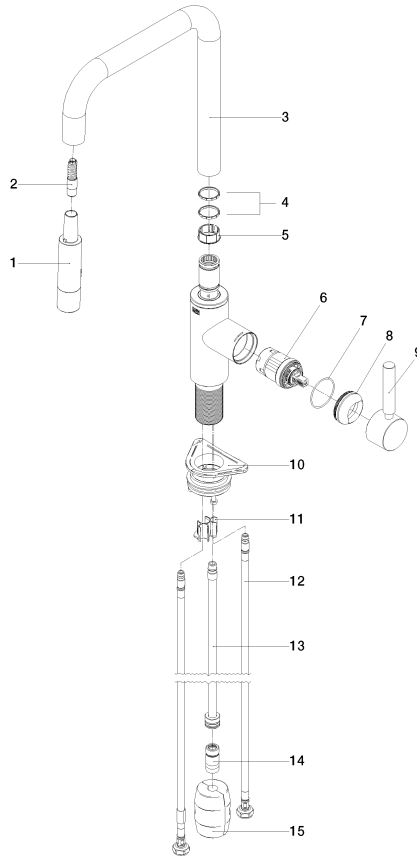

**META SQUARE Single-lever mixer Pull-down with spray function - Brushed Chrome**

META SQUARE

33 870 861

- 240mm projection
- pivotable spout 360°
- Optional swivel limiter available with swivel limiter set 12 823 970 90
- laminar and spray flow
- 1800 mm metal shower hose
- sprayface with anti-scaling system
- max. flow 10.4 l/min at 3 bar flow pressure
- lead-free
- This product can help a building meet the requirements of Green Building Rating Systems, e.g. LEED®, BREEAM®, DGNB

**Recommended miscellaneous**

	<b>Strainer waste with control handle - Brushed Chrome</b>	10 712 970-93
---	--	---------------

33 870 861

mm [inches]

1:5

**Flow rate chart**

**Codes & Standards**

DIN 4109

# META SQUARE Single-lever mixer Pull-down with spray function - Brushed Chrome

META SQUARE

33 870 861

**Product version from 2/1/2023**

META SQUARE Single-lever mixer Pull-down with spray function - Brushed Chrome

### Spare parts list