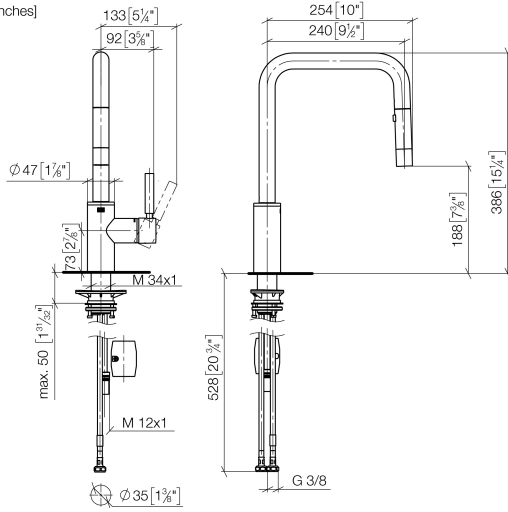

**META SQUARE Single-lever mixer Pull-down with spray function - Brushed Chrome**

META SQUARE

33 870 861

- 240mm projection
- pivotable spout 360°
- Optional swivel limiter available with swivel limiter set 12 823 970 90
- laminar and spray flow
- 1800 mm metal shower hose
- sprayface with anti-scaling system
- max. flow 10.4 l/min at 3 bar flow pressure
- lead-free
- This product can help a building meet the requirements of Green Building Rating Systems, e.g. LEED®, BREEAM®, DGNB

**Recommended miscellaneous**

	<b>Strainer waste with control handle - Brushed Chrome</b>	10 712 970-93
---	--	---------------

33 870 861

mm [inches]

1:5

**Flow rate chart**

**Codes & Standards**

DIN 4109