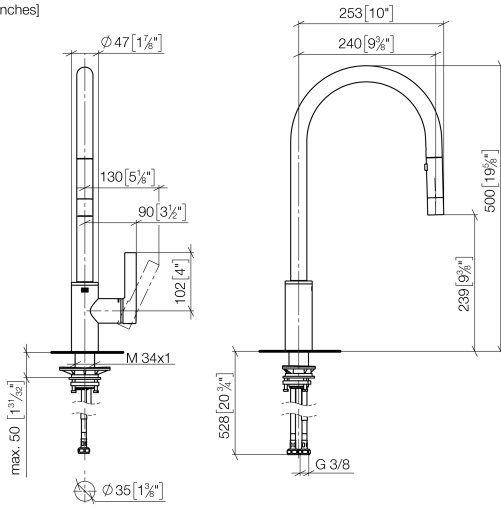

# TARA ULTRA Single-lever mixer Pull-down with spray function - Brushed Platinum

TARA ULTRA

33 870 875

- 240mm projection
- pivotable spout 360°
- Optional swivel limiter available with swivel limiter set 12 823 970 90
- laminar and spray flow
- height of mixer 500 mm
- height up to laminar flow regulator 240 mm
- hole diameter 35 mm
- 1800 mm metal shower hose
- sprayface with anti-scaling system
- max. flow 10.4 l/min at 3 bar flow pressure
- lead-free
- This product can help a building meet the requirements of Green Building Rating Systems, e.g. LEED®, BREEAM®, DGNB

## Recommended miscellaneous

	<b>Swivel limitation set -</b>	12 823 970 90
--	--------------------------------	---------------

## Recommended miscellaneous

	<b>Dispenser without rosette - Brushed Platinum</b>	82 424 970-06
--	---	---------------

33 870 875  
mm [inches]

**Flow rate chart**

**Codes & Standards**

DIN 4109

EN 1717

Executive Order  
no. 1007