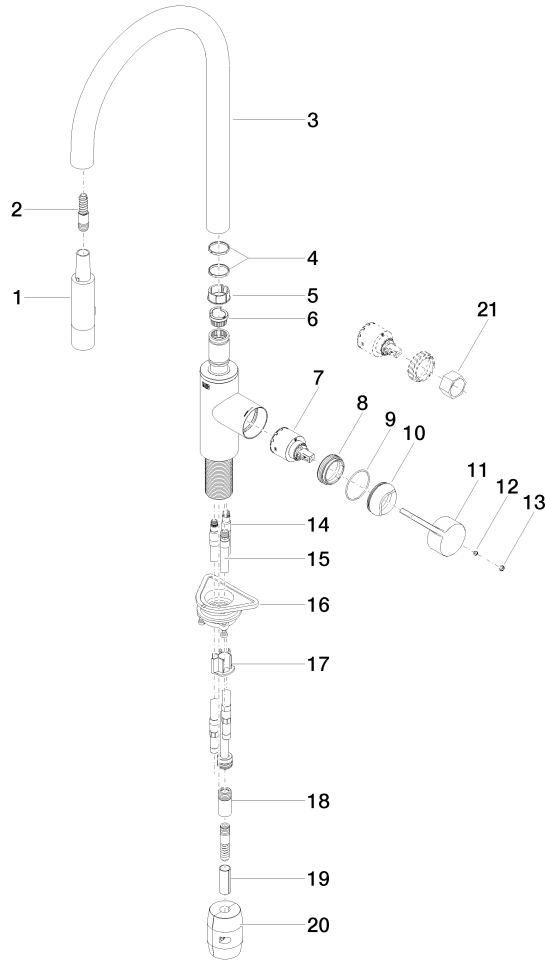

# TARA ULTRA Single-lever mixer Pull-down with spray function - Brushed Platinum

TARA ULTRA

33 870 875

- 240mm projection
- pivotable spout 360°
- Optional swivel limiter available with swivel limiter set 12 823 970 90
- laminar and spray flow
- height of mixer 500 mm
- height up to laminar flow regulator 240 mm
- hole diameter 35 mm
- 1800 mm metal shower hose
- sprayface with anti-scaling system
- max. flow 10.4 l/min at 3 bar flow pressure
- lead-free
- This product can help a building meet the requirements of Green Building Rating Systems, e.g. LEED®, BREEAM®, DGNB

## Recommended miscellaneous

	<b>Dispenser without rosette - Brushed Platinum</b>	82 424 970-06
--	---	---------------

33 870 875  
mm [inches]

**Flow rate chart**

**Codes & Standards**

DIN 4109

EN 1717

Executive Order  
no. 1007

GDV\_0400

Belgaqua\_21-027-2

33 870 875

Product version from 2/26/2015 to 1/7/2021

Product version from 1/7/2021 to 5/3/2021

Product version from 5/3/2021 to 6/1/2021

**Product version from 6/1/2021**

TARA ULTRA Single-lever mixer Pull-down with spray function - Brushed  
Platinum

TARA ULTRA

33 870 875

Spare parts list

Product version from 2/26/2015 to 1/7/2021

Product version from 1/7/2021 to 5/3/2021

Product version from 5/3/2021 to 6/1/2021

**Product version from 6/1/2021**

No.	Item Number	Name	Quantity used	Delivery time
	90 12 11 148 00-06	shower	23	10