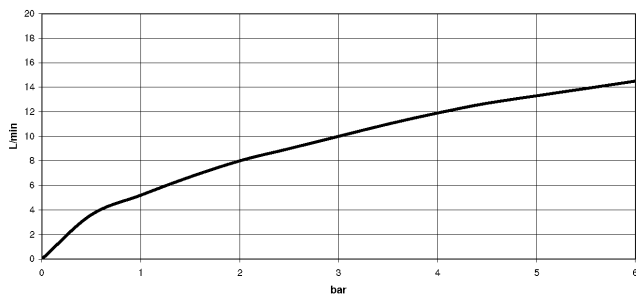

33 870 875

- 240mm projection
- pivotable spout 360°
- Optional swivel limiter available with swivel limiter set 12 823 970 90
- laminar and spray flow
- height of mixer 500 mm
- height up to laminar flow regulator 240 mm
- hole diameter 35 mm
- 1800 mm metal shower hose
- sprayface with anti-scaling system
- max. flow 10.4 l/min at 3 bar flow pressure
- lead-free
- This product can help a building meet the requirements of Green Building Rating Systems, e.g. LEED®, BREEAM®, DGNB

10 712 970-19

33 870 875

mm [inches]

Flow rate chart

Certificates

LGA_28657.

GDV_0400314.