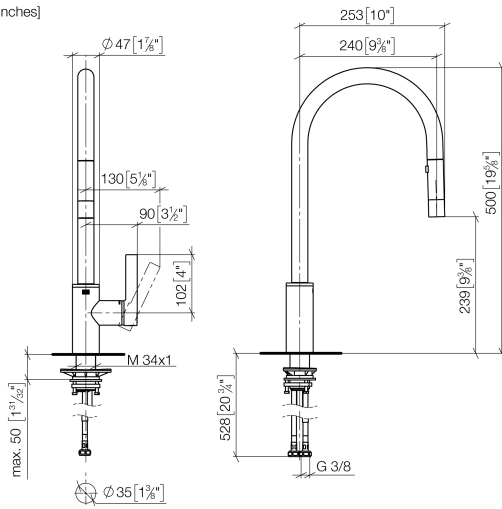

33 870 875

- 240mm projection
- pivotable spout 360°
- Optional swivel limiter available with swivel limiter set 12 823 970 90
- laminar and spray flow
- height of mixer 500 mm
- height up to laminar flow regulator 240 mm
- hole diameter 35 mm
- 1800 mm metal shower hose
- sprayface with anti-scaling system
- max. flow 10.4 l/min at 3 bar flow pressure
- lead-free
- This product can help a building meet the requirements of Green Building Rating Systems, e.g. LEED®, BREEAM®, DGNB

Recommended miscellaneous

Swivel limitation set -

12 823 970 90

Recommended miscellaneous

Dispenser without rosette - Dark Chrome

82 424 970-19

Recommended miscellaneous

Strainer waste with control handle - Dark Chrome

10 712 970-19

33 870 875

mm [inches]

Flow rate chart

Certificates

LGA_28657.

GDV_0400314.