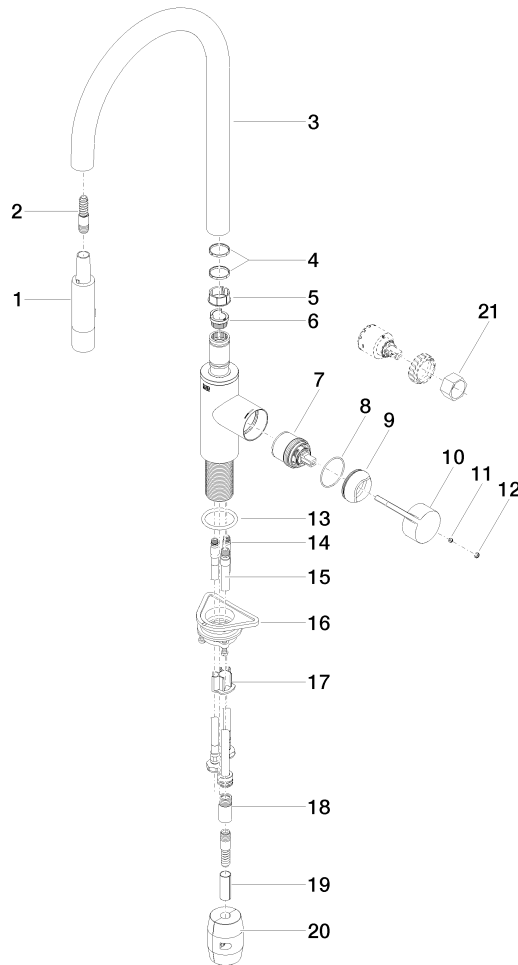

**TARA ULTRA Single-lever mixer Pull-down with spray function - Brushed Durabron (23kt Gold)**

TARA ULTRA

33 870 875

- 240mm projection
- pivotable spout 360°
- Optional swivel limiter available with swivel limiter set 12 823 970 90
- laminar and spray flow
- height of mixer 500 mm
- height up to laminar flow regulator 240 mm
- hole diameter 35 mm
- 1800 mm metal shower hose
- sprayface with anti-scaling system
- max. flow 10.4 l/min at 3 bar flow pressure
- lead-free
- This product can help a building meet the requirements of Green Building Rating Systems, e.g. LEED®, BREEAM®, DGNB

**Recommended miscellaneous**

	<b>Dispenser without rosette - Brushed Durabron (23kt Gold)</b>	82 424 970-28
--	---	---------------

33 870 875  
mm [inches]

### Flow rate chart

### Certificates

Belgaqua\_21-027- 27\_3. LGA\_28657. GDV\_0400314.

33 870 875

**Spare parts list**

No.	Item Number	Name	Quantity used	Delivery time
1	90 12 11 148 00-28	shower	1	20
2	04 30 02 120 00-85	hose	1	30
3	90 28 22 304 00-28	spout	1	20
4	09 28 10 160 90	ring	2	2
5	09 18 40 186 90	sleeve	1	2
6	09 30 11 203 90	ring	1	2
7	90 15 05 064 05 90	cartridge	1	2
8	09 14 10 190 90	seal	1	2
9	09 28 30 030-28	cover	1	20
10	09 20 87 020-28	handle	1	20
11	90 31 11 063 00 90	pin	1	2
12	90 31 20 087 00-28	plug	1	20
13	09 14 10 036 90	seal	1	2
14	04 30 04 101 00 90	hose	2	2
15	04 28 20 067 00 90	pipe	1	2
16	04 30 11 040 00 90	fixing set	1	2
17	09 20 93 056 90	insert	1	2
18	90 24 03 253 00 90	adaptor	1	2
19	09 30 03 038 90	hose	1	2
20	04 21 50 010 00 90	accessories	1	2
21	90 30 09 031 00 90	key	1	2