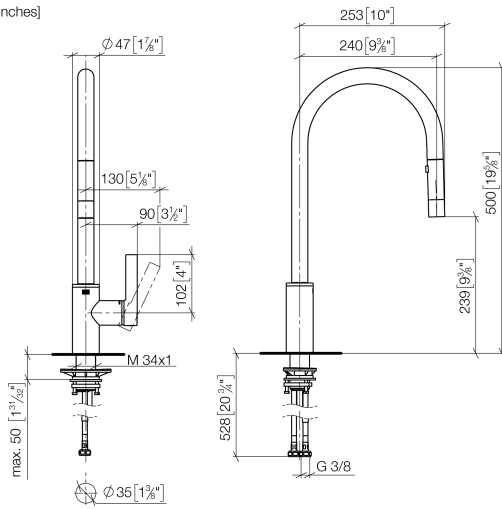

**TARA ULTRA Single-lever mixer Pull-down with spray function - Brushed Durabron (23kt Gold)**

TARA ULTRA

33 870 875

- 240mm projection
- pivotable spout 360°
- Optional swivel limiter available with swivel limiter set 12 823 970 90
- laminar and spray flow
- height of mixer 500 mm
- height up to laminar flow regulator 240 mm
- hole diameter 35 mm
- 1800 mm metal shower hose
- sprayface with anti-scaling system
- max. flow 10.4 l/min at 3 bar flow pressure
- lead-free
- This product can help a building meet the requirements of Green Building Rating Systems, e.g. LEED®, BREEAM®, DGNB

**Recommended miscellaneous**

	<b>Dispenser without rosette - Brushed Durabron (23kt Gold)</b>	82 424 970-28
--	---	---------------

33 870 875  
mm [inches]

### Flow rate chart

### Certificates

Belgaqua\_21-027- 27\_3. LGA\_28657. GDV\_0400314.

33 870 875

**Spare parts list**

No.	Item Number	Name	Quantity used	Delivery time
1	90 12 11 148 00-28	shower	1	20
2	04 30 02 120 00-85	hose	1	30
3	90 28 22 304 00-28	spout	1	20
4	09 28 10 160 90	ring	2	2
5	09 18 40 186 90	sleeve	1	2
6	09 30 11 203 90	ring	1	2
7	90 15 05 064 05 90	cartridge	1	2
8	09 14 10 190 90	seal	1	2
9	09 28 30 030-28	cover	1	20
10	09 20 87 020-28	handle	1	20
11	90 31 11 063 00 90	pin	1	2
12	90 31 20 087 00-28	plug	1	20
13	09 14 10 036 90	seal	1	2
14	04 30 04 101 00 90	hose	2	2
15	04 28 20 067 00 90	pipe	1	2
16	04 30 11 040 00 90	fixing set	1	2
17	09 20 93 056 90	insert	1	2
18	90 24 03 253 00 90	adaptor	1	2
19	09 30 03 038 90	hose	1	2
20	04 21 50 010 00 90	accessories	1	2
21	90 30 09 031 00 90	key	1	2