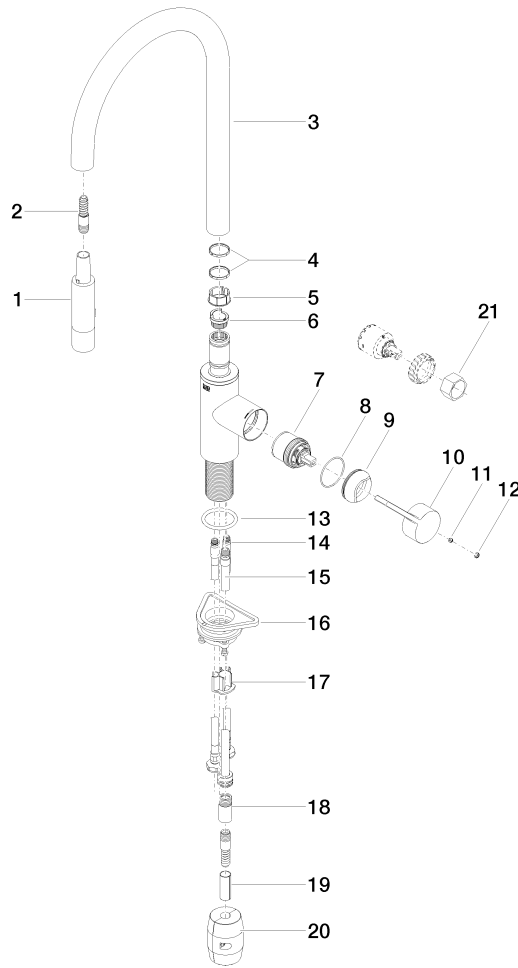

33 870 875

- 240mm projection
- pivotable spout 360°
- Optional swivel limiter available with swivel limiter set 12 823 970 90
- laminar and spray flow
- height of mixer 500 mm
- height up to laminar flow regulator 240 mm
- hole diameter 35 mm
- 1800 mm metal shower hose
- sprayface with anti-scaling system
- max. flow 10.4 l/min at 3 bar flow pressure
- lead-free
- This product can help a building meet the requirements of Green Building Rating Systems, e.g. LEED®, BREEAM®, DGNB

Recommended miscellaneous

	Swivel limitation set -	12 823 970 90
---	--------------------------------	---------------

Recommended miscellaneous

	Strainer waste with control handle - Matte Black	10 712 970-33
---	---	---------------

Recommended miscellaneous

	Dispenser without rosette - Matte Black	82 424 970-33
---	--	---------------

33 870 875

mm [inches]

Flow rate chart

Certificates

Belgaqua_21-027- 27_3. LGA_28657. GDV_0400314.

33 870 875

Spare parts list

No.	Item Number	Name	Quantity used	Delivery time
1	90 12 11 148 00-33	shower	1	30
2	04 30 02 120 00-85	hose	1	30
3	90 28 22 304 00-33	spout	1	2
4	09 28 10 160 90	ring	2	2
5	09 18 40 186 90	sleeve	1	2
6	09 30 11 203 90	ring	1	2
7	90 15 05 064 05 90	cartridge	1	2
8	09 14 10 190 90	seal	1	2
9	09 28 30 030-33	cover	1	2
10	09 20 87 020-33	handle	1	2
11	90 31 11 063 00 90	pin	1	2
12	90 31 20 087 00-33	plug	1	30
13	09 14 10 036 90	seal	1	2
14	04 30 04 101 00 90	hose	2	2
15	04 28 20 067 00 90	pipe	1	2
16	04 30 11 040 00 90	fixing set	1	2
17	09 20 93 056 90	insert	1	2
18	90 24 03 253 00 90	adaptor	1	2
19	09 30 03 038 90	hose	1	2
20	04 21 50 010 00 90	accessories	1	2
21	90 30 09 031 00 90	key	1	2