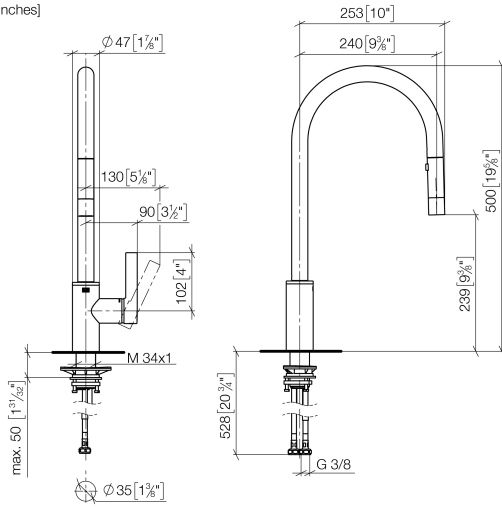

33 870 875

- 240mm projection
- pivotable spout 360°
- Optional swivel limiter available with swivel limiter set 12 823 970 90
- laminar and spray flow
- height of mixer 500 mm
- height up to laminar flow regulator 240 mm
- hole diameter 35 mm
- 1800 mm metal shower hose
- sprayface with anti-scaling system
- max. flow 10.4 l/min at 3 bar flow pressure
- lead-free
- This product can help a building meet the requirements of Green Building Rating Systems, e.g. LEED®, BREEAM®, DGNB

Recommended miscellaneous

	Dispenser without rosette - Matte Black	82 424 970-33
---	--	---------------

33 870 875

mm [inches]

Flow rate chart

Certificates

Belgaqua_21-027- 27_3. LGA_28657. GDV_0400314.

33 870 875

Spare parts list

No.	Item Number	Name	Quantity used	Delivery time
1	90 12 11 148 00-33	shower	1	30
2	04 30 02 120 00-85	hose	1	30
3	90 28 22 304 00-33	spout	1	2
4	09 28 10 160 90	ring	2	2
5	09 18 40 186 90	sleeve	1	2
6	09 30 11 203 90	ring	1	2
7	90 15 05 064 05 90	cartridge	1	2
8	09 14 10 190 90	seal	1	2
9	09 28 30 030-33	cover	1	2
10	09 20 87 020-33	handle	1	2
11	90 31 11 063 00 90	pin	1	2
12	90 31 20 087 00-33	plug	1	30
13	09 14 10 036 90	seal	1	2
14	04 30 04 101 00 90	hose	2	2
15	04 28 20 067 00 90	pipe	1	2
16	04 30 11 040 00 90	fixing set	1	2
17	09 20 93 056 90	insert	1	2
18	90 24 03 253 00 90	adaptor	1	2
19	09 30 03 038 90	hose	1	2
20	04 21 50 010 00 90	accessories	1	2
21	90 30 09 031 00 90	key	1	2