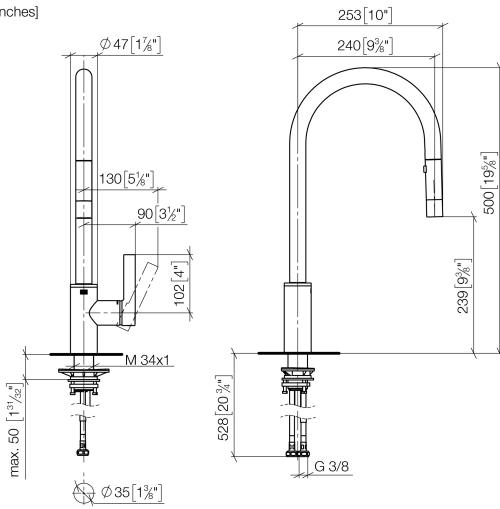

TARA ULTRA Single-lever mixer Pull-down with spray function - Brushed Champagne (22kt Gold)

TARA ULTRA

33 870 875

- 240mm projection
- pivotable spout 360°
- Optional swivel limiter available with swivel limiter set 12 823 970 90
- laminar and spray flow
- height of mixer 500 mm
- height up to laminar flow regulator 240 mm
- hole diameter 35 mm
- 1800 mm metal shower hose
- sprayface with anti-scaling system
- max. flow 10.4 l/min at 3 bar flow pressure
- lead-free
- This product can help a building meet the requirements of Green Building Rating Systems, e.g. LEED®, BREEAM®, DGNB

33 870 875
mm [inches]

Flow rate chart

Certificates

LGA_28657.

GDV_0400314.

33 870 875

TARA ULTRA Single-lever mixer Pull-down with spray function - Brushed Champagne (22kt Gold)

TARA ULTRA

33 870 875

Spare parts list

No.	Item Number	Name	Quantity used	Delivery time
1	90 12 11 148 00-46	shower	1	-
Spare part can no longer be ordered, please order the replacement item				
2	04 30 02 120 00-85	hose	1	30
3	90 28 22 304 00-46	spout	1	30
4	09 28 10 160 90	ring	2	2
5	09 18 40 186 90	sleeve	1	2
6	09 30 11 203 90	ring	1	2
7	90 15 05 064 05 90	cartridge	1	2
8	09 14 10 190 90	seal	1	2
9	09 28 30 030-46	cover	1	60
10	09 20 87 020-46	handle	1	30
11	90 31 11 063 00 90	pin	1	2
12	90 31 20 087 00-46	plug	1	30
13	09 14 10 036 90	seal	1	2
14	04 30 04 101 00 90	hose	2	2
15	04 28 20 067 00 90	pipe	1	2
16	04 30 11 040 00 90	fixing set	1	2
17	09 20 93 056 90	insert	1	2
18	90 24 03 253 00 90	adaptor	1	2
19	09 30 03 038 90	hose	1	2
20	04 21 50 010 00 90	accessories	1	2
21	90 30 09 031 00 90	key	1	2