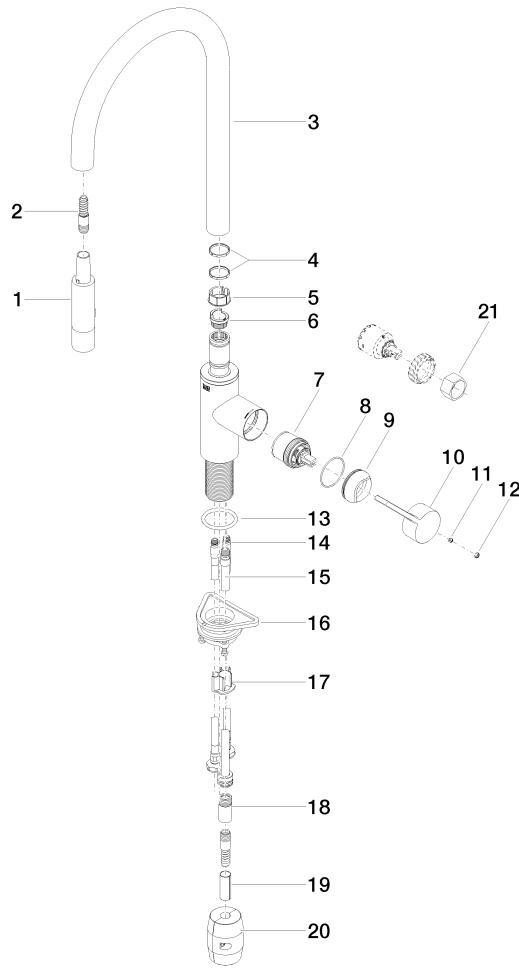

TARA ULTRA Single-lever mixer Pull-down with spray function - Champagne (22kt Gold)

TARA ULTRA

33 870 875

- 240mm projection
- pivatable spout 360°
- Optional swivel limiter available with swivel limiter set 12 823 970 90
- laminar and spray flow
- height of mixer 500 mm
- height up to laminar flow regulator 240 mm
- hole diameter 35 mm
- 1800 mm metal shower hose
- sprayface with anti-scaling system
- max. flow 10.4 l/min at 3 bar flow pressure
- lead-free
- This product can help a building meet the requirements of Green Building Rating Systems, e.g. LEED®, BREEAM®, DGNB

Recommended miscellaneous

Swivel limitation set -

12 823 970 90

Recommended miscellaneous

Dispenser without rosette - Champagne (22kt Gold)

82 424 970-47

Recommended miscellaneous

Strainer waste with control handle - Champagne (22kt Gold)

10 712 970-47

33 870 875
mm [inches]

Flow rate chart

Certificates

LGA_28657.

GDV_0400314.

33 870 875

TARA ULTRA Single-lever mixer Pull-down with spray function - Champagne (22kt Gold)

TARA ULTRA

33 870 875

Spare parts list

No.	Item Number	Name	Quantity used	Delivery time
1	90 12 11 148 00-47	shower	1	-
Spare part can no longer be ordered, please order the replacement item				
2	04 30 02 120 00-85	hose	1	30
3	90 28 22 304 00-47	spout	1	30
4	09 28 10 160 90	ring	2	2
5	09 18 40 186 90	sleeve	1	2
6	09 30 11 203 90	ring	1	2
7	90 15 05 064 05 90	cartridge	1	2
8	09 14 10 190 90	seal	1	2
9	09 28 30 030-47	cover	1	60
10	09 20 87 020-47	handle	1	30
11	90 31 11 063 00 90	pin	1	2
12	90 31 20 087 00-47	plug	1	30
13	09 14 10 036 90	seal	1	2
14	04 30 04 101 00 90	hose	2	2
15	04 28 20 067 00 90	pipe	1	2
16	04 30 11 040 00 90	fixing set	1	2
17	09 20 93 056 90	insert	1	2
18	90 24 03 253 00 90	adaptor	1	2
19	09 30 03 038 90	hose	1	2
20	04 21 50 010 00 90	accessories	1	2
21	90 30 09 031 00 90	key	1	2