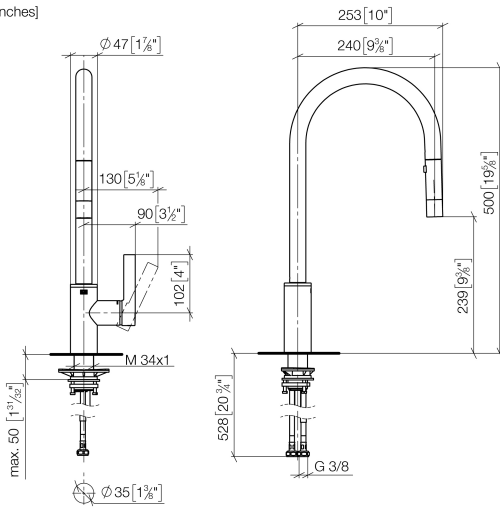

TARA ULTRA Single-lever mixer Pull-down with spray function - Champagne (22kt Gold)

TARA ULTRA

33 870 875

- 240mm projection
- pivatable spout 360°
- Optional swivel limiter available with swivel limiter set 12 823 970 90
- laminar and spray flow
- height of mixer 500 mm
- height up to laminar flow regulator 240 mm
- hole diameter 35 mm
- 1800 mm metal shower hose
- sprayface with anti-scaling system
- max. flow 10.4 l/min at 3 bar flow pressure
- lead-free
- This product can help a building meet the requirements of Green Building Rating Systems, e.g. LEED®, BREEAM®, DGNB

10 712 970-47

33 870 875
mm [inches]

Flow rate chart

Certificates

LGA_28657.

GDV_0400314.

33 870 875

TARA ULTRA Single-lever mixer Pull-down with spray function - Champagne (22kt Gold)

TARA ULTRA

33 870 875

Spare parts list

No.	Item Number	Name	Quantity used	Delivery time
1	90 12 11 148 00-47	shower	1	-
Spare part can no longer be ordered, please order the replacement item				
2	04 30 02 120 00-85	hose	1	30
3	90 28 22 304 00-47	spout	1	30
4	09 28 10 160 90	ring	2	2
5	09 18 40 186 90	sleeve	1	2
6	09 30 11 203 90	ring	1	2
7	90 15 05 064 05 90	cartridge	1	2
8	09 14 10 190 90	seal	1	2
9	09 28 30 030-47	cover	1	60
10	09 20 87 020-47	handle	1	30
11	90 31 11 063 00 90	pin	1	2
12	90 31 20 087 00-47	plug	1	30
13	09 14 10 036 90	seal	1	2
14	04 30 04 101 00 90	hose	2	2
15	04 28 20 067 00 90	pipe	1	2
16	04 30 11 040 00 90	fixing set	1	2
17	09 20 93 056 90	insert	1	2
18	90 24 03 253 00 90	adaptor	1	2
19	09 30 03 038 90	hose	1	2
20	04 21 50 010 00 90	accessories	1	2
21	90 30 09 031 00 90	key	1	2