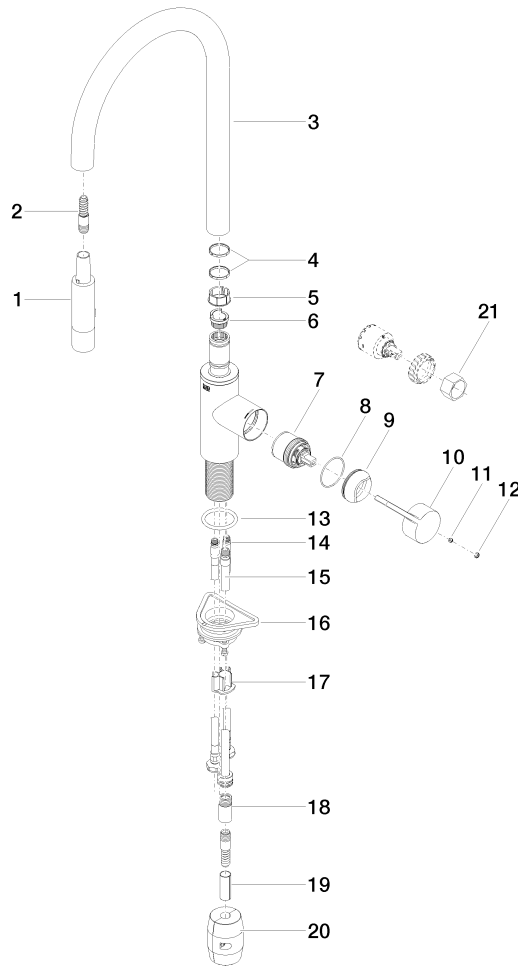

TARA ULTRA Single-lever mixer Pull-down with spray function - Brushed Chrome

TARA ULTRA

33 870 875

- 240mm projection
- pivotable spout 360°
- Optional swivel limiter available with swivel limiter set 12 823 970 90
- laminar and spray flow
- height of mixer 500 mm
- height up to laminar flow regulator 240 mm
- hole diameter 35 mm
- 1800 mm metal shower hose
- sprayface with anti-scaling system
- max. flow 10.4 l/min at 3 bar flow pressure
- lead-free
- This product can help a building meet the requirements of Green Building Rating Systems, e.g. LEED®, BREEAM®, DGNB

Recommended miscellaneous

Swivel limitation set -

12 823 970 90

Recommended miscellaneous

Strainer waste with control handle - Brushed Chrome

10 712 970-93

Recommended miscellaneous

Dispenser without rosette - Brushed Chrome

82 424 970-93

33 870 875
mm [inches]

Flow rate chart

Certificates

LGA_28657.

GDV_0400314.

33 870 875

Spare parts list

No.	Item Number	Name	Quantity used	Delivery time
1	90 12 11 148 00-93	shower	1	20
2	04 30 02 120 00-85	hose	1	30
3	90 28 22 304 00-93	spout	1	20
4	09 28 10 160 90	ring	2	2
5	09 18 40 186 90	sleeve	1	2
6	09 30 11 203 90	ring	1	2
7	90 15 05 064 05 90	cartridge	1	2
8	09 14 10 190 90	seal	1	2
9	09 28 30 030-93	cover	1	60
10	09 20 87 020-93	handle	1	60
11	90 31 11 063 00 90	pin	1	2
12	90 31 20 087 00-93	plug	1	20
13	09 14 10 036 90	seal	1	2
14	04 30 04 101 00 90	hose	2	2
15	04 28 20 067 00 90	pipe	1	2
16	04 30 11 040 00 90	fixing set	1	2
17	09 20 93 056 90	insert	1	2
18	90 24 03 253 00 90	adaptor	1	2
19	09 30 03 038 90	hose	1	2
20	04 21 50 010 00 90	accessories	1	2
21	90 30 09 031 00 90	key	1	2