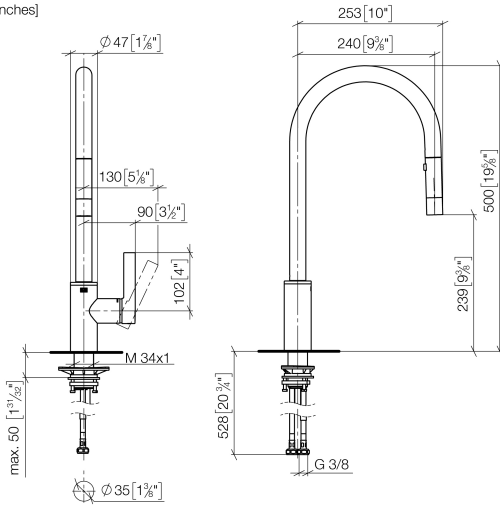

TARA ULTRA Single-lever mixer Pull-down with spray function - Brushed Chrome

TARA ULTRA

33 870 875

- 240mm projection
- pivotable spout 360°
- Optional swivel limiter available with swivel limiter set 12 823 970 90
- laminar and spray flow
- height of mixer 500 mm
- height up to laminar flow regulator 240 mm
- hole diameter 35 mm
- 1800 mm metal shower hose
- sprayface with anti-scaling system
- max. flow 10.4 l/min at 3 bar flow pressure
- lead-free
- This product can help a building meet the requirements of Green Building Rating Systems, e.g. LEED®, BREEAM®, DGNB

Recommended miscellaneous

Swivel limitation set -

12 823 970 90

Recommended miscellaneous

Strainer waste with control handle - Brushed Chrome

10 712 970-93

Recommended miscellaneous

Dispenser without rosette - Brushed Chrome

82 424 970-93

33 870 875
mm [inches]

Flow rate chart

Certificates

LGA_28657.

GDV_0400314.

33 870 875

Spare parts list

No.	Item Number	Name	Quantity used	Delivery time
1	90 12 11 148 00-93	shower	1	20
2	04 30 02 120 00-85	hose	1	30
3	90 28 22 304 00-93	spout	1	20
4	09 28 10 160 90	ring	2	2
5	09 18 40 186 90	sleeve	1	2
6	09 30 11 203 90	ring	1	2
7	90 15 05 064 05 90	cartridge	1	2
8	09 14 10 190 90	seal	1	2
9	09 28 30 030-93	cover	1	60
10	09 20 87 020-93	handle	1	60
11	90 31 11 063 00 90	pin	1	2
12	90 31 20 087 00-93	plug	1	20
13	09 14 10 036 90	seal	1	2
14	04 30 04 101 00 90	hose	2	2
15	04 28 20 067 00 90	pipe	1	2
16	04 30 11 040 00 90	fixing set	1	2
17	09 20 93 056 90	insert	1	2
18	90 24 03 253 00 90	adaptor	1	2
19	09 30 03 038 90	hose	1	2
20	04 21 50 010 00 90	accessories	1	2
21	90 30 09 031 00 90	key	1	2