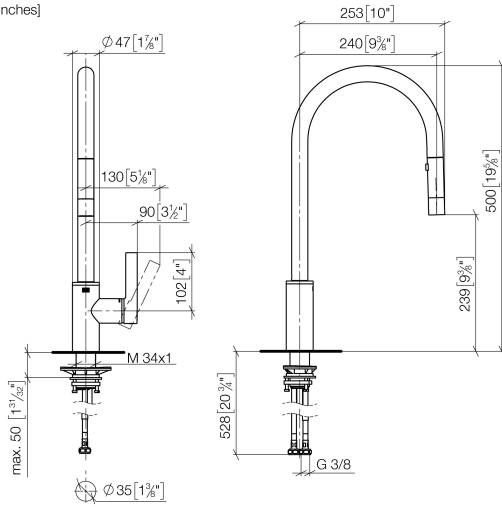

# TARA ULTRA Single-lever mixer Pull-down with spray function - Brushed Dark Platinum

TARA ULTRA

33 870 875

- 240mm projection
- pivotable spout 360°
- Optional swivel limiter available with swivel limiter set 12 823 970 90
- laminar and spray flow
- height of mixer 500 mm
- height up to laminar flow regulator 240 mm
- hole diameter 35 mm
- 1800 mm metal shower hose
- sprayface with anti-scaling system
- max. flow 10.4 l/min at 3 bar flow pressure
- lead-free
- This product can help a building meet the requirements of Green Building Rating Systems, e.g. LEED®, BREEAM®, DGNB

## Recommended miscellaneous

Strainer waste with control handle  
- Brushed Dark Platinum

10 712 970-99

33 870 875  
mm [inches]

**Flow rate chart**

**Certificates**

Belgaqua\_21-027- 27\_3. LGA\_28657. GDV\_0400314.

33 870 875

Spare parts list

No.	Item Number	Name	Quantity used	Delivery time
1	90 12 11 148 00-99	shower	1	30
2	04 30 02 120 00-85	hose	1	30
3	90 28 22 304 00-99	spout	1	30
4	09 28 10 160 90	ring	2	2
5	09 18 40 186 90	sleeve	1	2
6	09 30 11 203 90	ring	1	2
7	90 15 05 064 05 90	cartridge	1	2
8	09 14 10 190 90	seal	1	2
9	09 28 30 030-99	cover	1	30
10	09 20 87 020-99	handle	1	30
11	90 31 11 063 00 90	pin	1	2
12	90 31 20 087 00-99	plug	1	30
13	09 14 10 036 90	seal	1	2
14	04 30 04 101 00 90	hose	2	2
15	04 28 20 067 00 90	pipe	1	2
16	04 30 11 040 00 90	fixing set	1	2
17	09 20 93 056 90	insert	1	2
18	90 24 03 253 00 90	adaptor	1	2
19	09 30 03 038 90	hose	1	2
20	04 21 50 010 00 90	accessories	1	2
21	90 30 09 031 00 90	key	1	2