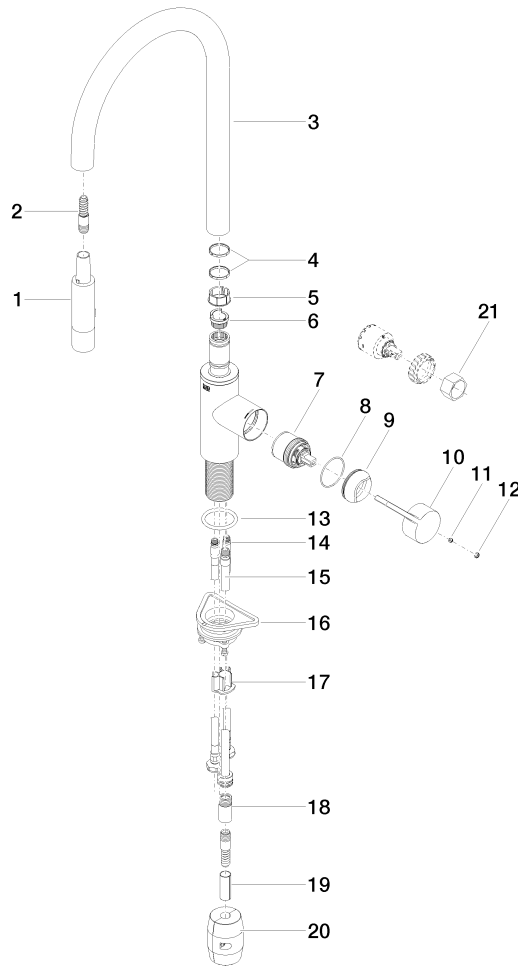

# TARA ULTRA Single-lever mixer Pull-down with spray function - Brushed Dark Platinum

TARA ULTRA

33 870 875

- 240mm projection
- pivotable spout 360°
- Optional swivel limiter available with swivel limiter set 12 823 970 90
- laminar and spray flow
- height of mixer 500 mm
- height up to laminar flow regulator 240 mm
- hole diameter 35 mm
- 1800 mm metal shower hose
- sprayface with anti-scaling system
- max. flow 10.4 l/min at 3 bar flow pressure
- lead-free
- This product can help a building meet the requirements of Green Building Rating Systems, e.g. LEED®, BREEAM®, DGNB

## Recommended miscellaneous

Swivel limitation set -

12 823 970 90

## Recommended miscellaneous

Strainer waste with control handle  
- Brushed Dark Platinum

10 712 970-99

33 870 875  
mm [inches]

**Flow rate chart**

**Certificates**

Belgaqua\_21-027- 27\_3. LGA\_28657. GDV\_0400314.

33 870 875

Spare parts list

No.	Item Number	Name	Quantity used	Delivery time
1	90 12 11 148 00-99	shower	1	30
2	04 30 02 120 00-85	hose	1	30
3	90 28 22 304 00-99	spout	1	30
4	09 28 10 160 90	ring	2	2
5	09 18 40 186 90	sleeve	1	2
6	09 30 11 203 90	ring	1	2
7	90 15 05 064 05 90	cartridge	1	2
8	09 14 10 190 90	seal	1	2
9	09 28 30 030-99	cover	1	30
10	09 20 87 020-99	handle	1	30
11	90 31 11 063 00 90	pin	1	2
12	90 31 20 087 00-99	plug	1	30
13	09 14 10 036 90	seal	1	2
14	04 30 04 101 00 90	hose	2	2
15	04 28 20 067 00 90	pipe	1	2
16	04 30 11 040 00 90	fixing set	1	2
17	09 20 93 056 90	insert	1	2
18	90 24 03 253 00 90	adaptor	1	2
19	09 30 03 038 90	hose	1	2
20	04 21 50 010 00 90	accessories	1	2
21	90 30 09 031 00 90	key	1	2