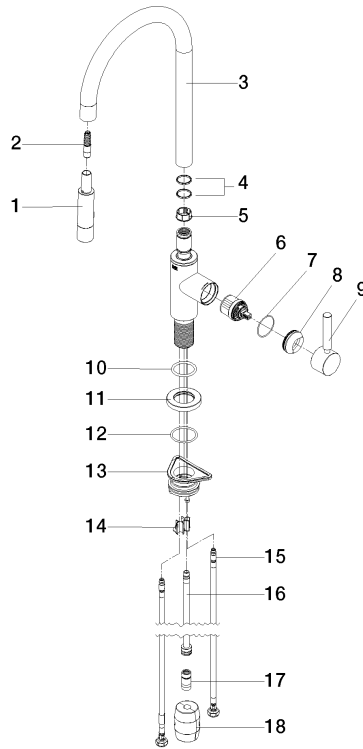

33 870 888

- 240mm projection
- pivotable spout 360°
- Optional swivel limiter available with swivel limiter set 12 823 970 90
- laminar and spray flow
- 1800 mm metal shower hose
- sprayface with anti-scaling system
- max. flow 10.4 l/min at 3 bar flow pressure
- lead-free
- This product can help a building meet the requirements of Green Building Rating Systems, e.g. LEED®, BREEAM®, DGNB

Recommended miscellaneous

Swivel limitation set -

12 823 970 90

Recommended miscellaneous

Strainer waste with control handle - Brushed Platinum 10 710 970-06

Recommended miscellaneous

Dispenser with rosette - Brushed Platinum 82 444 970-06

33 870 888

Flow rate chart

Certificates

LGA\_38636.

Belgaqua\_24-005-  
27\_3.

33 870 888

### Spare parts list

No.	Item Number	Name	Quantity used	Delivery time
1	90 12 11 148 00-06	shower	1	10
2	04 30 02 120 00-85	hose	1	30
3	90 28 22 304 00-06	spout	1	10
4	09 28 10 160 90	ring	2	2
5	09 18 40 186 90	sleeve	1	2
6	90 15 05 064 05 90	cartridge	1	2
7	09 14 10 190 90	seal	1	2
8	09 28 30 030-06	cover	1	10
9	90 20 66 027 00-06	handle	1	10
10	09 14 10 036 90	seal	1	2
11	90 27 22 047 00-06	rosette	1	-
Spare part can no longer be ordered, please order the replacement item				
12	09 14 10 050 90	seal	1	2
13	04 30 11 040 00 90	fixing set	1	2
14	09 20 93 056 90	insert	1	2
15	04 30 04 101 00 90	hose	2	2
16	04 28 20 067 00 90	pipe	1	2
17	90 24 03 253 00 90	adaptor	1	2
18	04 21 50 010 00 90	accessories	1	2