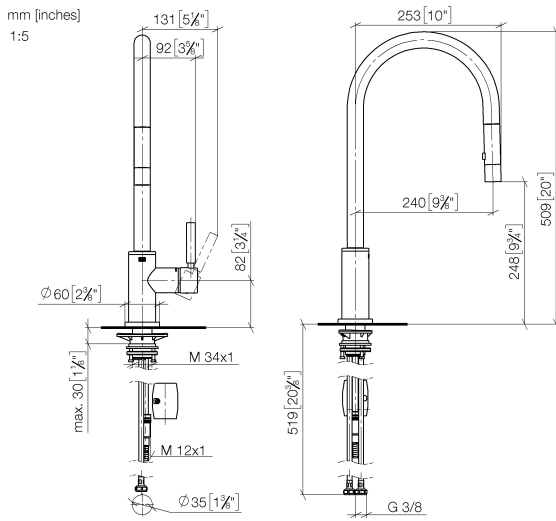

33 870 888

- 240mm projection
- pivotable spout 360°
- Optional swivel limiter available with swivel limiter set 12 823 970 90
- laminar and spray flow
- 1800 mm metal shower hose
- sprayface with anti-scaling system
- max. flow 10.4 l/min at 3 bar flow pressure
- lead-free
- This product can help a building meet the requirements of Green Building Rating Systems, e.g. LEED®, BREEAM®, DGNB

33 870 888

Flow rate chart

Certificates

LGA\_38636.

Belgaqua\_24-005-  
27\_3.

33 870 888

### Spare parts list

No.	Item Number	Name	Quantity used	Delivery time
1	90 12 11 148 00-06	shower	1	10
2	04 30 02 120 00-85	hose	1	30
3	90 28 22 304 00-06	spout	1	10
4	09 28 10 160 90	ring	2	2
5	09 18 40 186 90	sleeve	1	2
6	90 15 05 064 05 90	cartridge	1	2
7	09 14 10 190 90	seal	1	2
8	09 28 30 030-06	cover	1	10
9	90 20 66 027 00-06	handle	1	10
10	09 14 10 036 90	seal	1	2
11	90 27 22 047 00-06	rosette	1	-
Spare part can no longer be ordered, please order the replacement item				
12	09 14 10 050 90	seal	1	2
13	04 30 11 040 00 90	fixing set	1	2
14	09 20 93 056 90	insert	1	2
15	04 30 04 101 00 90	hose	2	2
16	04 28 20 067 00 90	pipe	1	2
17	90 24 03 253 00 90	adaptor	1	2
18	04 21 50 010 00 90	accessories	1	2