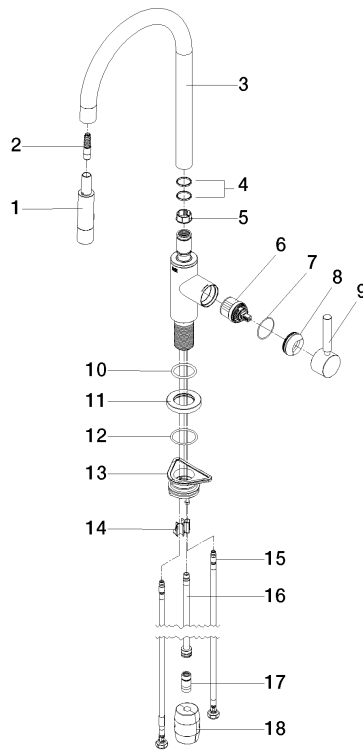

33 870 888

- 240mm projection
- pivotable spout 360°
- Optional swivel limiter available with swivel limiter set 12 823 970 90
- laminar and spray flow
- 1800 mm metal shower hose
- sprayface with anti-scaling system
- max. flow 10.4 l/min at 3 bar flow pressure
- lead-free
- This product can help a building meet the requirements of Green Building Rating Systems, e.g. LEED®, BREEAM®, DGNB

Recommended miscellaneous

Swivel limitation set -

12 823 970 90

Recommended miscellaneous

Strainer waste with control handle - Platinum 10 710 970-08

Recommended miscellaneous

Dispenser with rosette - Platinum 82 444 970-08

33 870 888

Flow rate chart

Certificates

LGA_38636.

Belgaqua_24-005-
27_3.

33 870 888

Spare parts list

No.	Item Number	Name	Quantity used	Delivery time
1	90 12 11 148 00-08	shower	1	40
2	04 30 02 120 00-85	hose	1	30
3	90 28 22 304 00-08	spout	1	40
4	09 28 10 160 90	ring	2	2
5	09 18 40 186 90	sleeve	1	2
6	90 15 05 064 05 90	cartridge	1	2
7	09 14 10 190 90	seal	1	2
8	09 28 30 030-08	cover	1	40
9	90 20 66 027 00-08	handle	1	40
10	09 14 10 036 90	seal	1	2
11	90 27 22 047 00-08	rosette	1	-
Spare part can no longer be ordered, please order the replacement item				
12	09 14 10 050 90	seal	1	2
13	04 30 11 040 00 90	fixing set	1	2
14	09 20 93 056 90	insert	1	2
15	04 30 04 101 00 90	hose	2	2
16	04 28 20 067 00 90	pipe	1	2
17	90 24 03 253 00 90	adaptor	1	2
18	04 21 50 010 00 90	accessories	1	2