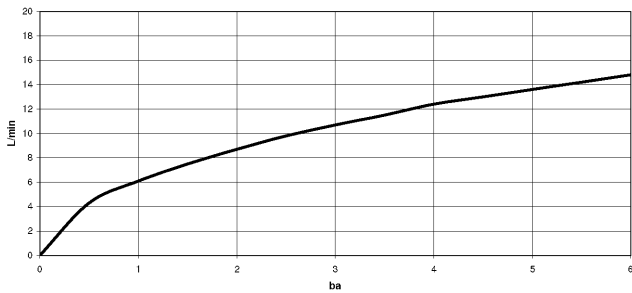

Flow rate chart

Codes & Standards

DIN 4109

EN 1717

ISO 3822

Ü-Zeichen