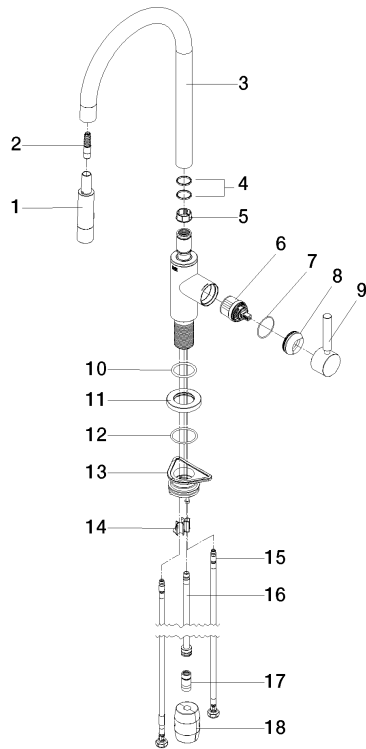

33 870 888

- 240mm projection
- pivotable spout 360°
- Optional swivel limiter available with swivel limiter set 12 823 970 90
- laminar and spray flow
- 1800 mm metal shower hose
- sprayface with anti-scaling system
- max. flow 10.4 l/min at 3 bar flow pressure
- lead-free
- This product can help a building meet the requirements of Green Building Rating Systems, e.g. LEED®, BREEAM®, DGNB

Recommended miscellaneous

	Dispenser with rosette - Dark Chrome	82 444 970-19
---	---	---------------

33 870 888

Flow rate chart

Codes & Standards

DIN 4109

EN 1717

ISO 3822

Ü-Zeichen

TARA Single-lever mixer Pull-down with spray function - Dark Chrome

TARA

33 870 888

Certificates

LGA_38

Belgaqua_24-005-2

33 870 888

Product version from 2/1/2023

33 870 888

Spare parts list

Product version from 2/1/2023

No.	Item Number	Name	Quantity used	Delivery time
	90 12 11 148 00-19	shower	20	-

Spare part can no longer be ordered, please order the replacement item