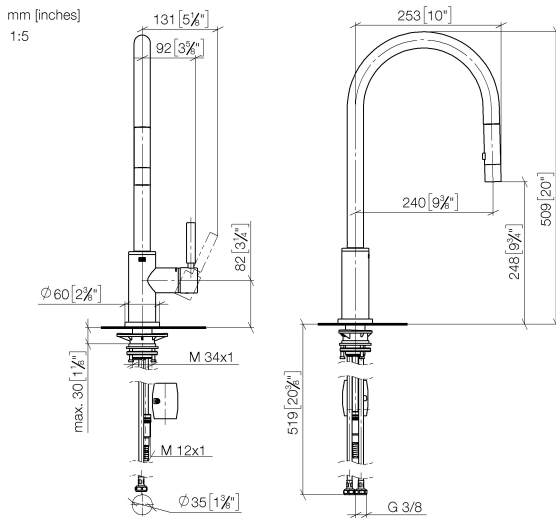

33 870 888

Flow rate chart

Certificates

LGA_38636.

Belgaqua_24-005-
27_3.