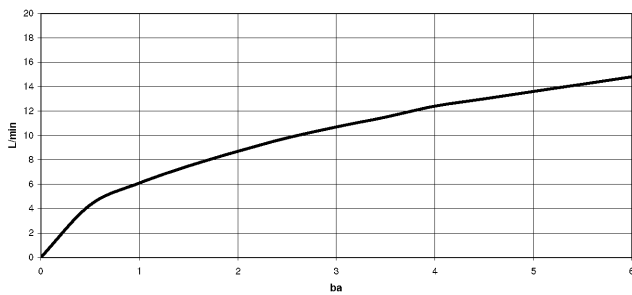

Flow rate chart

Certificates

LGA_38636.

Belgaqua_24-005-
27_3.