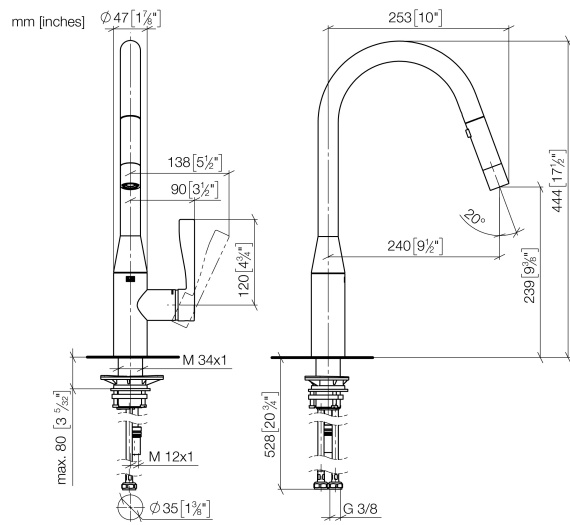

33 870 895

- 240mm projection
- pivotable spout 360°
- Optional swivel limiter available with swivel limiter set 12 821 970 90
- laminar and spray flow
- height of mixer 444 mm
- height up to laminar flow regulator 240 mm
- hole diameter 35 mm
- 1800 mm metal shower hose
- sprayface with anti-scaling system
- max. flow 10.4 l/min at 3 bar flow pressure
- lead-free
- This product can help a building meet the requirements of Green Building Rating Systems, e.g. LEED®, BREEAM®, DGNB

Recommended miscellaneous

Swivel limitation set - 12 821 970 90

Recommended miscellaneous

Strainer waste with control handle - Platinum 10 712 970-08

Recommended miscellaneous

Dispenser without rosette - Platinum 82 424 970-08

33 870 895

Flow rate chart

Certificates

Belgaqua_21-027- 27_3. LGA_28657. GDV_0400314.

33 870 895

Spare parts list

No.	Item Number	Name	Quantity used	Delivery time
1	90 12 11 148 00-08	shower	1	40
2	04 30 02 120 00-85	hose	1	30
3	90 28 22 302 00-08	spout	1	40
4	09 28 10 160 90	ring	1	2
5	09 28 10 162 90	ring	1	2
6	09 28 10 161 90	ring	1	2
7	90 15 05 064 00 90	cartridge	1	2
8	09 23 10 072 90	nut	1	60
9	09 14 10 190 90	seal	1	2
10	09 28 30 030-08	cover	1	40
11	09 20 89 020-08	handle	1	40
12	90 31 11 063 00 90	pin	1	2
13	90 31 20 087 00-08	plug	1	40
14	04 30 04 101 00 90	hose	2	2
15	04 28 20 067 00 90	pipe	1	2
16	04 30 11 040 00 90	fixing set	1	2
17	09 20 93 056 90	insert	1	2
18	90 24 03 253 00 90	adaptor	1	2
19	09 30 03 038 90	hose	1	2
20	04 21 50 010 00 90	accessories	1	2
21	90 30 09 031 00 90	key	1	2