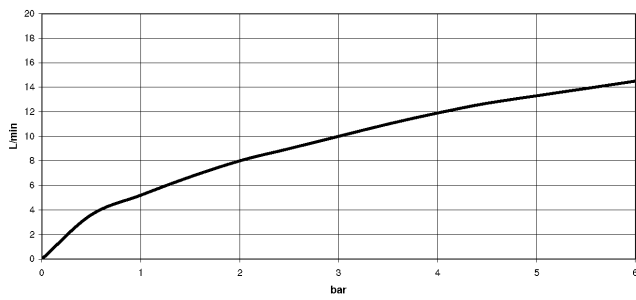

Flow rate chart

Certificates

Belgaqua_21-027- 27_3. LGA_28657. GDV_0400314.