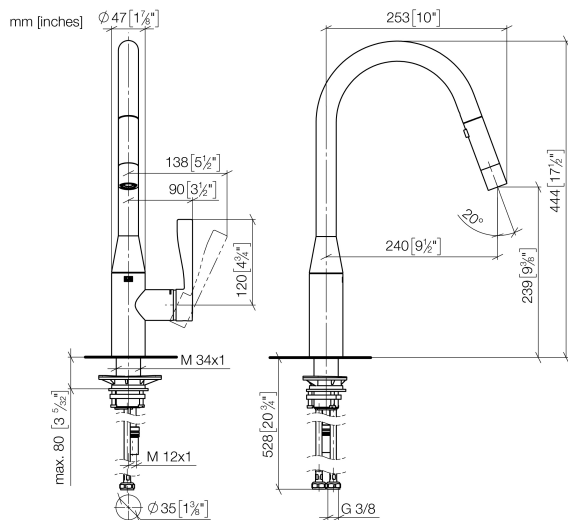

33 870 895

- 240mm projection
- pivotable spout 360°
- Optional swivel limiter available with swivel limiter set 12 821 970 90
- laminar and spray flow
- height of mixer 444 mm
- height up to laminar flow regulator 240 mm
- hole diameter 35 mm
- 1800 mm metal shower hose
- sprayface with anti-scaling system
- max. flow 10.4 l/min at 3 bar flow pressure
- lead-free
- This product can help a building meet the requirements of Green Building Rating Systems, e.g. LEED®, BREEAM®, DGNB

**Recommended miscellaneous**

**Swivel limitation set - 12 821 970 90**

**Recommended miscellaneous**

**Dispenser without rosette - Durabronss (23kt Gold) 82 424 970-09**

**Recommended miscellaneous**

**Strainer waste with control handle - Durabronss (23kt Gold) 10 712 970-09**

33 870 895

**Flow rate chart**

**Certificates**

LGA\_28657.

GDV\_0400314.

33 870 895