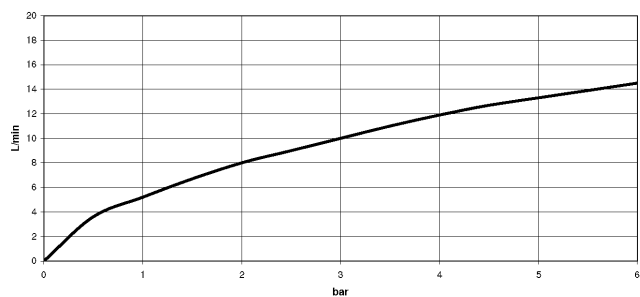

Flow rate chart

Certificates

LGA_28657.

GDV_0400314.