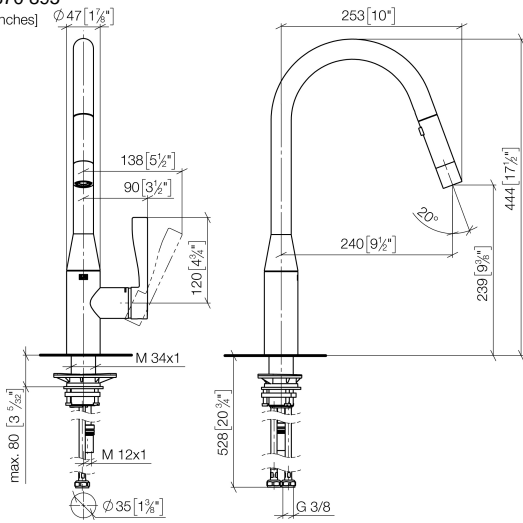

SYNC Single-lever mixer Pull-down with spray function - Champagne (22kt Gold)

SYNC

33 870 895

- 240mm projection
- pivotable spout 360°
- Optional swivel limiter available with swivel limiter set 12 821 970 90
- laminar and spray flow
- height of mixer 444 mm
- height up to laminar flow regulator 240 mm
- hole diameter 35 mm
- 1800 mm metal shower hose
- sprayface with anti-scaling system
- max. flow 10.4 l/min at 3 bar flow pressure
- lead-free
- This product can help a building meet the requirements of Green Building Rating Systems, e.g. LEED®, BREEAM®, DGNB

Recommended miscellaneous

Swivel limitation set - 12 821 970 90

Recommended miscellaneous

Dispenser without rosette - Champagne (22kt Gold) 82 424 970-47

Recommended miscellaneous

Strainer waste with control handle - Champagne (22kt Gold) 10 712 970-47

33 870 895

mm [inches] $\varnothing 47 [1\frac{1}{8}"]$

Flow rate chart

Certificates

LGA_28657.

GDV_0400314.

33 870 895