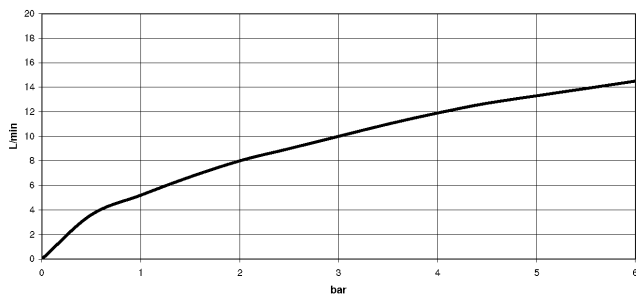

SYNC Single-lever mixer Pull-down with spray function - Champagne (22kt Gold)

SYNC

33 870 895

- 240mm projection
- pivotable spout 360°
- Optional swivel limiter available with swivel limiter set 12 821 970 90
- laminar and spray flow
- height of mixer 444 mm
- height up to laminar flow regulator 240 mm
- hole diameter 35 mm
- 1800 mm metal shower hose
- sprayface with anti-scaling system
- max. flow 10.4 l/min at 3 bar flow pressure
- lead-free
- This product can help a building meet the requirements of Green Building Rating Systems, e.g. LEED®, BREEAM®, DGNB

33 870 895

mm [inches] $\varnothing 47 [1\frac{1}{8}"]$

Flow rate chart

Certificates

LGA_28657.

GDV_0400314.

33 870 895