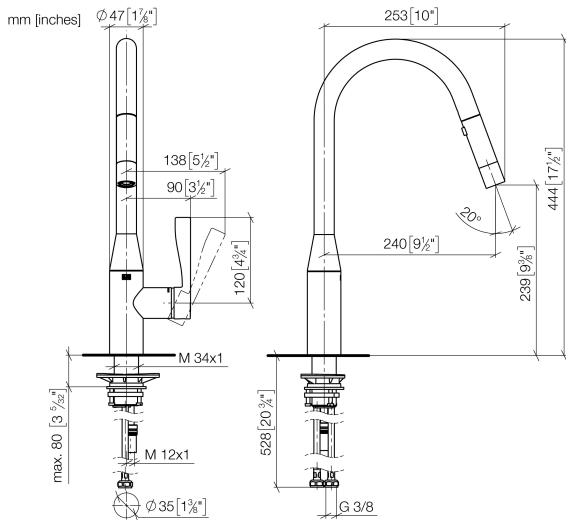

33 870 895

- 240mm projection
- pivotable spout 360°
- Optional swivel limiter available with swivel limiter set 12 821 970 90
- laminar and spray flow
- height of mixer 444 mm
- height up to laminar flow regulator 240 mm
- hole diameter 35 mm
- 1800 mm metal shower hose
- sprayface with anti-scaling system
- max. flow 10.4 l/min at 3 bar flow pressure
- lead-free
- This product can help a building meet the requirements of Green Building Rating Systems, e.g. LEED®, BREEAM®, DGNB

**Recommended miscellaneous**

**Swivel limitation set -** 12 821 970 90

**Recommended miscellaneous**

**Dispenser without rosette -** 82 424 970-93  
**Brushed Chrome**

**Recommended miscellaneous**

**Strainer waste with control handle** 10 712 970-93  
**- Brushed Chrome**

33 870 895

**Flow rate chart**

**Certificates**

LGA\_28657.

GDV\_0400314.

33 870 895