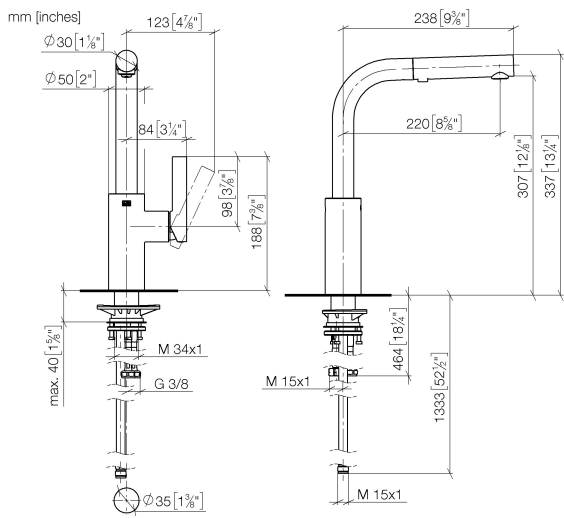

ELIO Single-lever mixer Pull-out with spray function - Brushed Bronze

33 871 790 Product version from 4/1/2024

- 219mm projection
- pivoting spout 360°
- air-enriched flow and spray flow
- height of mixer 337 mm
- height up to aerator 292 mm
- hole diameter 35 mm
- fabric braided hose 1500 mm
- max. flow 8 l/min at 3 bar flow pressure
- lead-free
- This product can help a building meet the requirements of Green Building Rating Systems, e.g. LEED®, BREEAM®, DGNB

Recommended miscellaneous

Strainer waste with control handle 10 712 970-42
- Brushed Bronze

ELIO Single-lever mixer Pull-out with spray function - Brushed Bronze

33 871 790 Product version from 4/1/2024

Flow rate chart

Codes & Standards

DIN 4109

ISO 3822

Ü-Zeichen

ELIO Single-lever mixer Pull-out with spray function - Brushed Bronze

33 871 790 Product version from 4/1/2024

Certificates

LGA_38

ELIO Single-lever mixer Pull-out with spray function - Brushed Bronze

33 871 790 Product version from 4/1/2024

Parts for other finishes can be found here: [Chrome](#)

Spare parts list

No.	Item Number	Name	Quantity used	Delivery time
1	90 12 11 185 00-42	shower	1	30
2	90 30 02 062 00-42	hose	1	30
3	90 28 22 186 00-42	spout	1	30
4	09 30 30 054 90	screw	1	2
5	90 15 05 045 00 90	cartridge	1	2
6	09 24 04 141-42	nut	1	60
7	09 20 79 040-42	handle	1	60
8	90 31 11 030 00 90	pin	1	2
9	90 31 20 109 00 90	plug	1	2
10	04 30 11 040 00 90	fixing set	1	2
11	04 30 04 104 00 90	hose	2	2
12	04 30 04 029 00 90	hose	1	2
13	04 21 50 005 00 90	accessories	1	2
14	09 23 01 131 90	back-flow preventer	1	2
15	90 14 20 019 00 90	seal	1	2