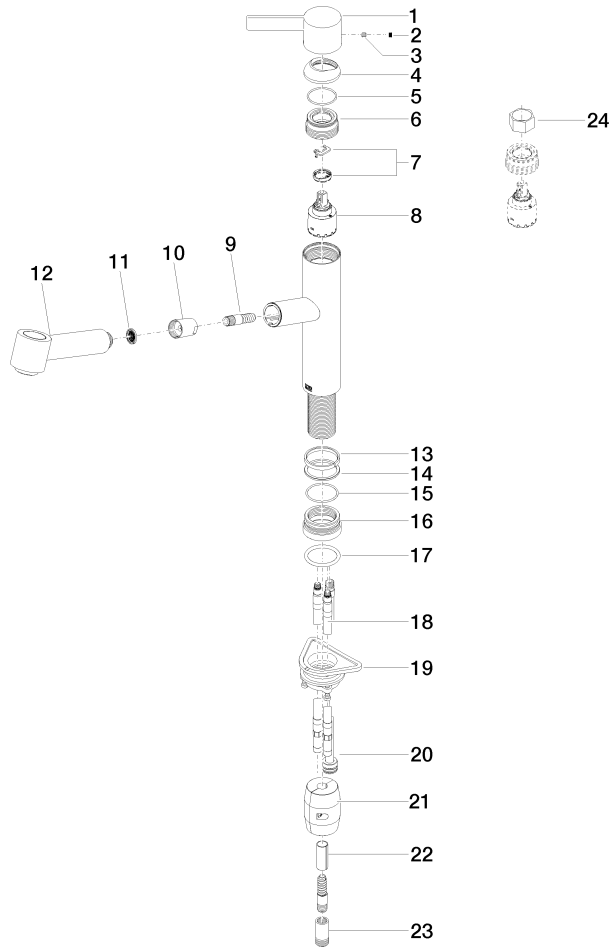

ENO Single-lever mixer Pull-out with spray function - Brushed Durabron (23kt Gold)

ENO

33 875 760

- 225mm projection
- pivotable spout 130°
- air-enriched flow and spray flow
- height of mixer 254 mm
- height up to aerator 179 mm
- hole diameter 35 mm
- 1600mm metal shower hose
- max. flow 9.6 l/min at 3 bar flow pressure
- lead-free
- This product can help a building meet the requirements of Green Building Rating Systems, e.g. LEED®, BREEAM®, DGNB

mm [inches]

Flow rate chart

Certificates

Belgaqua_21-027- LGA_28656. GDV_0400277.
27_3.

ENO Single-lever mixer Pull-out with spray function - Brushed Durabrass (23kt Gold)

ENO

33 875 760

Parts for other finishes can be found here: [Chrome](#)

ENO Single-lever mixer Pull-out with spray function - Brushed Durabronz (23kt Gold)

ENO

33 875 760

Spare parts list

No.	Item Number	Name	Quantity used	Delivery time
1	09 20 76 001-28	handle	1	20
2	90 31 20 109 00 90	plug	1	2
3	90 31 11 030 00 90	pin	1	2
4	09 28 30 012-28	cover	1	20
5	09 14 10 102 90	seal	1	2
6	09 24 04 270 90	nut	1	2
7	90 28 10 148 00 90	accessories	1	2
8	90 15 05 064 00 90	cartridge	1	2
9	04 30 02 121 00-85	hose	1	30
10	90 24 03 255 00-28	sleeve	1	20
11	09 23 01 039 90	sieve	1	2
12	90 12 11 098 00-28	shower	1	20
13	09 14 15 029 90	ring	1	2
14	09 28 10 144 90	ring	1	2
15	09 14 10 034 90	seal	1	2
16	09 27 76 001-28	rosette	1	20
17	09 14 10 036 90	seal	1	2
18	04 30 04 098 00 90	hose	2	60
19	04 30 11 040 00 90	fixing set	1	2
20	04 28 20 067 00 90	pipe	1	2
21	04 21 50 010 00 90	accessories	1	2
22	09 30 03 038 90	hose	1	2
23	90 24 03 253 00 90	adaptor	1	2
24	90 30 09 031 00 90	key	1	2