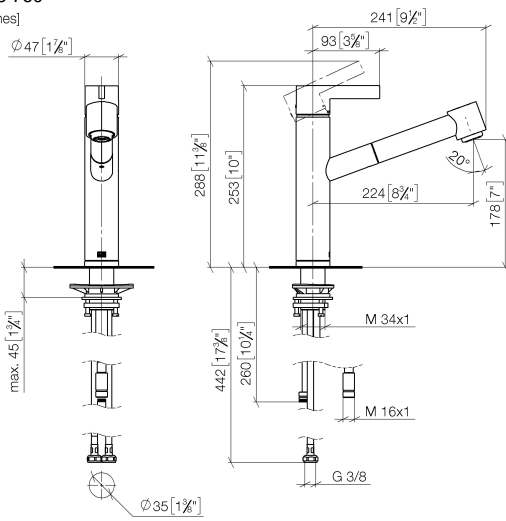

ENO Single-lever mixer Pull-out with spray function - Brushed Durabron (23kt Gold)

ENO

33 875 760

- 225mm projection
- pivotable spout 130°
- air-enriched flow and spray flow
- height of mixer 254 mm
- height up to aerator 179 mm
- hole diameter 35 mm
- 1600mm metal shower hose
- max. flow 9.6 l/min at 3 bar flow pressure
- lead-free
- This product can help a building meet the requirements of Green Building Rating Systems, e.g. LEED®, BREEAM®, DGNB

mm [inches]

Flow rate chart

Certificates

Belgaqua_21-027- LGA_28656. GDV_0400277.
27_3.

ENO Single-lever mixer Pull-out with spray function - Brushed Durabrass (23kt Gold)

ENO

33 875 760

Parts for other finishes can be found here: [Chrome](#)

ENO Single-lever mixer Pull-out with spray function - Brushed Durabronz (23kt Gold)

ENO

33 875 760

Spare parts list

No.	Item Number	Name	Quantity used	Delivery time
1	09 20 76 001-28	handle	1	20
2	90 31 20 109 00 90	plug	1	2
3	90 31 11 030 00 90	pin	1	2
4	09 28 30 012-28	cover	1	20
5	09 14 10 102 90	seal	1	2
6	09 24 04 270 90	nut	1	2
7	90 28 10 148 00 90	accessories	1	2
8	90 15 05 064 00 90	cartridge	1	2
9	04 30 02 121 00-85	hose	1	30
10	90 24 03 255 00-28	sleeve	1	20
11	09 23 01 039 90	sieve	1	2
12	90 12 11 098 00-28	shower	1	20
13	09 14 15 029 90	ring	1	2
14	09 28 10 144 90	ring	1	2
15	09 14 10 034 90	seal	1	2
16	09 27 76 001-28	rosette	1	20
17	09 14 10 036 90	seal	1	2
18	04 30 04 098 00 90	hose	2	60
19	04 30 11 040 00 90	fixing set	1	2
20	04 28 20 067 00 90	pipe	1	2
21	04 21 50 010 00 90	accessories	1	2
22	09 30 03 038 90	hose	1	2
23	90 24 03 253 00 90	adaptor	1	2
24	90 30 09 031 00 90	key	1	2