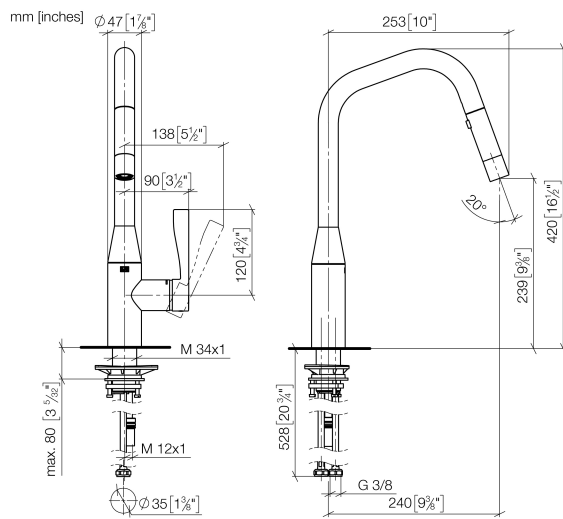

33 875 895

- 240mm projection
- pivotable spout 360°
- Optional swivel limiter available with swivel limiter set 12 821 970 90
- laminar and spray flow
- height of mixer 420 mm
- height up to laminar flow regulator 240 mm
- hole diameter 35 mm
- 1800 mm metal shower hose
- sprayface with anti-scaling system
- max. flow 10.4 l/min at 3 bar flow pressure
- lead-free
- This product can help a building meet the requirements of Green Building Rating Systems, e.g. LEED®, BREEAM®, DGNB

**Recommended miscellaneous**

**Swivel limitation set -** 12 821 970 90

**Recommended miscellaneous**

**Strainer waste with control handle - Platinum** 10 712 970-08

**Recommended miscellaneous**

**Dispenser without rosette - Platinum** 82 424 970-08

33 875 895

**Flow rate chart**

**Certificates**

Belgaqua\_21-027- 27\_3. LGA\_28658. GDV\_0400314.

33 875 895

### Spare parts list

No.	Item Number	Name	Quantity used	Delivery time
1	90 12 11 148 00-08	shower	1	40
2	04 30 02 120 00-85	hose	1	30
3	90 28 22 301 00-08	spout	1	40
4	09 28 10 160 90	ring	1	2
5	09 28 10 162 90	ring	1	2
6	09 28 10 161 90	ring	1	2
7	90 15 05 064 02 90	cartridge	1	2
8	09 14 10 190 90	seal	1	2
9	09 28 30 030-08	cover	1	40
10	09 20 89 020-08	handle	1	40
11	90 31 11 063 00 90	pin	1	2
12	90 31 20 087 00-08	plug	1	40
13	04 30 04 101 00 90	hose	1	2
14	04 28 20 067 00 90	pipe	1	2
15	09 14 10 036 90	seal	1	2
16	04 30 11 040 00 90	fixing set	2	2
17	09 20 93 056 90	insert	1	2
18	90 24 03 253 00 90	adaptor	1	2
19	09 30 03 038 90	hose	1	2
20	04 21 50 010 00 90	accessories	1	2
21	90 30 09 031 00 90	key	1	2