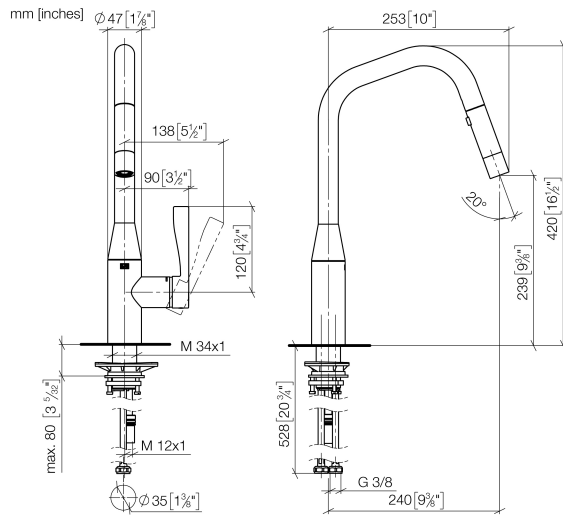

33 875 895

- 240mm projection
- pivotable spout 360°
- Optional swivel limiter available with swivel limiter set 12 821 970 90
- laminar and spray flow
- height of mixer 420 mm
- height up to laminar flow regulator 240 mm
- hole diameter 35 mm
- 1800 mm metal shower hose
- sprayface with anti-scaling system
- max. flow 10.4 l/min at 3 bar flow pressure
- lead-free
- This product can help a building meet the requirements of Green Building Rating Systems, e.g. LEED®, BREEAM®, DGNB

**Recommended miscellaneous**

**Swivel limitation set - 12 821 970 90**

**Recommended miscellaneous**

**Dispenser without rosette - Durabronss (23kt Gold) 82 424 970-09**

**Recommended miscellaneous**

**Strainer waste with control handle - Durabronss (23kt Gold) 10 712 970-09**

33 875 895

**Flow rate chart**

**Certificates**

GDV\_0400314.

33 875 895