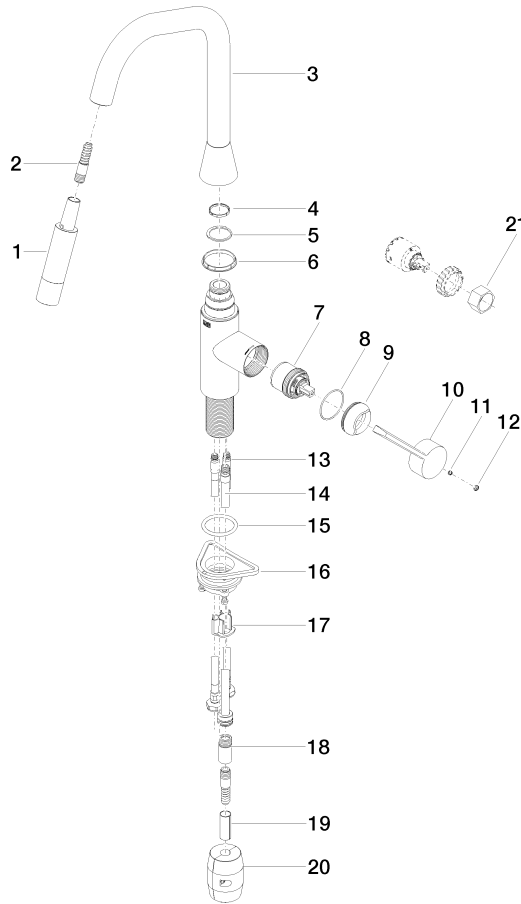

SYNC Single-lever mixer Pull-down with spray function - Brushed Dark Platinum

SYNC

33 875 895

- 240mm projection
- pivotable spout 360°
- Optional swivel limiter available with swivel limiter set 12 821 970 90
- laminar and spray flow
- height of mixer 420 mm
- height up to laminar flow regulator 240 mm
- hole diameter 35 mm
- 1800 mm metal shower hose
- sprayface with anti-scaling system
- max. flow 10.4 l/min at 3 bar flow pressure
- lead-free
- This product can help a building meet the requirements of Green Building Rating Systems, e.g. LEED®, BREEAM®, DGNB

Recommended miscellaneous

Swivel limitation set -

12 821 970 90

Recommended miscellaneous

**Dispenser without rosette -
Brushed Dark Platinum**

82 424 970-99

Recommended miscellaneous

**Strainer waste with control handle
- Brushed Dark Platinum**

10 712 970-99

33 875 895

Flow rate chart

Certificates

Belgaqua_21-027- 27_3. LGA_28658. GDV_0400314.

33 875 895

Spare parts list

No.	Item Number	Name	Quantity used	Delivery time
1	90 12 11 148 00-99	shower	1	30
2	04 30 02 120 00-85	hose	1	30
3	90 28 22 301 00-99	spout	1	30
4	09 28 10 160 90	ring	1	2
5	09 28 10 162 90	ring	1	2
6	09 28 10 161 90	ring	1	2
7	90 15 05 064 02 90	cartridge	1	2
8	09 14 10 190 90	seal	1	2
9	09 28 30 030-99	cover	1	30
10	09 20 89 020-99	handle	1	30
11	90 31 11 063 00 90	pin	1	2
12	90 31 20 087 00-99	plug	1	30
13	04 30 04 101 00 90	hose	1	2
14	04 28 20 067 00 90	pipe	1	2
15	09 14 10 036 90	seal	1	2
16	04 30 11 040 00 90	fixing set	2	2
17	09 20 93 056 90	insert	1	2
18	90 24 03 253 00 90	adaptor	1	2
19	09 30 03 038 90	hose	1	2
20	04 21 50 010 00 90	accessories	1	2
21	90 30 09 031 00 90	key	1	2