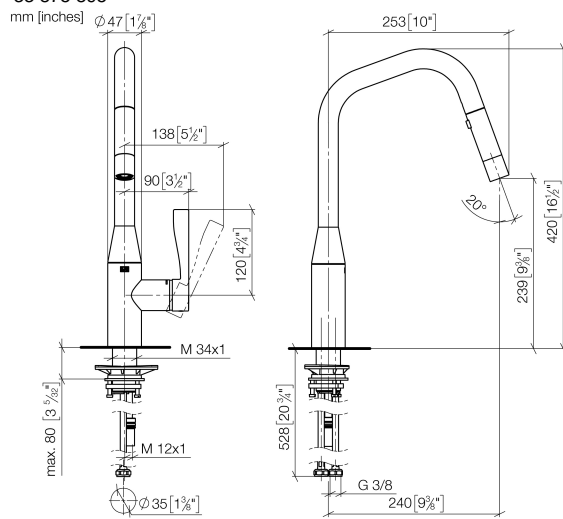

SYNC Single-lever mixer Pull-down with spray function - Brushed Dark Platinum

SYNC

33 875 895

- 240mm projection
- pivotable spout 360°
- Optional swivel limiter available with swivel limiter set 12 821 970 90
- laminar and spray flow
- height of mixer 420 mm
- height up to laminar flow regulator 240 mm
- hole diameter 35 mm
- 1800 mm metal shower hose
- sprayface with anti-scaling system
- max. flow 10.4 l/min at 3 bar flow pressure
- lead-free
- This product can help a building meet the requirements of Green Building Rating Systems, e.g. LEED®, BREEAM®, DGNB

Recommended miscellaneous

Swivel limitation set -

12 821 970 90

Recommended miscellaneous

**Dispenser without rosette -
Brushed Dark Platinum**

82 424 970-99

Recommended miscellaneous

**Strainer waste with control handle
- Brushed Dark Platinum**

10 712 970-99

33 875 895

Flow rate chart

Certificates

Belgaqua_21-027- 27_3. LGA_28658. GDV_0400314.

33 875 895

Spare parts list

No.	Item Number	Name	Quantity used	Delivery time
1	90 12 11 148 00-99	shower	1	30
2	04 30 02 120 00-85	hose	1	30
3	90 28 22 301 00-99	spout	1	30
4	09 28 10 160 90	ring	1	2
5	09 28 10 162 90	ring	1	2
6	09 28 10 161 90	ring	1	2
7	90 15 05 064 02 90	cartridge	1	2
8	09 14 10 190 90	seal	1	2
9	09 28 30 030-99	cover	1	30
10	09 20 89 020-99	handle	1	30
11	90 31 11 063 00 90	pin	1	2
12	90 31 20 087 00-99	plug	1	30
13	04 30 04 101 00 90	hose	1	2
14	04 28 20 067 00 90	pipe	1	2
15	09 14 10 036 90	seal	1	2
16	04 30 11 040 00 90	fixing set	2	2
17	09 20 93 056 90	insert	1	2
18	90 24 03 253 00 90	adaptor	1	2
19	09 30 03 038 90	hose	1	2
20	04 21 50 010 00 90	accessories	1	2
21	90 30 09 031 00 90	key	1	2