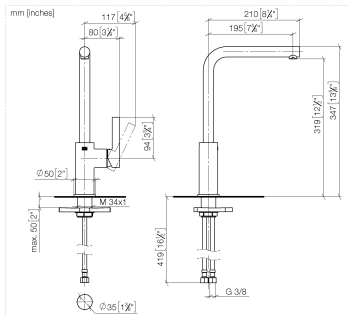

DORNBRACHT PIUR Single-lever mixer - Soft Black

33 900 210

- 195mm projection
- max. flow 6.7 l/min at 3 bar flow pressure
- pivotable spout 360°
- air-enriched flow

	Soft Black	33 900 210-69
	Chrome	33 900 210-00
	Brushed Nickel	33 900 210-70

DORNBRACHT PIUR Single-lever mixer - Soft Black

33 900 210

Flow rate chart

Certificates

ACS_23 ACC NY AbP_10137.
306.

DORNBRAUCHT PIUR Single-lever mixer - Soft Black

33 900 210

Parts for other finishes can be found here: [Chrome](#)

Spare parts list

No.	Item Number	Name	Quantity used	Delivery time
1	90 28 22 380 00-69	spout	1	2
2	90 30 30 100 00 90	screw	1	2
3	90 15 05 060 00 90	cartridge	1	2
4	90 28 30 011 00-69	cover	1	2
5	90 20 21 001 00-69	handle	1	2
6	90 27 21 001 00-69	rosette	1	2
7	90 30 01 200 00 90	shaft	1	2
8	90 23 10 003 00 90	fixing set	1	2
9	04 30 04 101 00 90	hose	1	2