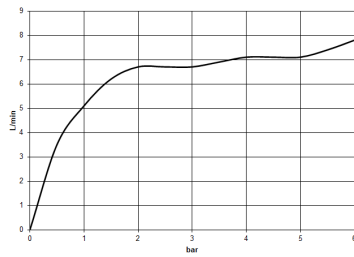

DORNBRACHT PIUR Single-lever mixer - Soft Black

33 900 210

- 195mm projection
- max. flow 6.7 l/min at 3 bar flow pressure
- pivotable spout 360°
- air-enriched flow

	Soft Black	33 900 210-69
	Chrome	33 900 210-00
	Brushed Nickel	33 900 210-70

DORNBRACHT PIUR Single-lever mixer - Soft Black

33 900 210

Flow rate chart

Certificates

ACS_23 ACC NY AbP_10137.
306.

DORNBRAUCHT PIUR Single-lever mixer - Soft Black

33 900 210

Parts for other finishes can be found here: [Chrome](#)