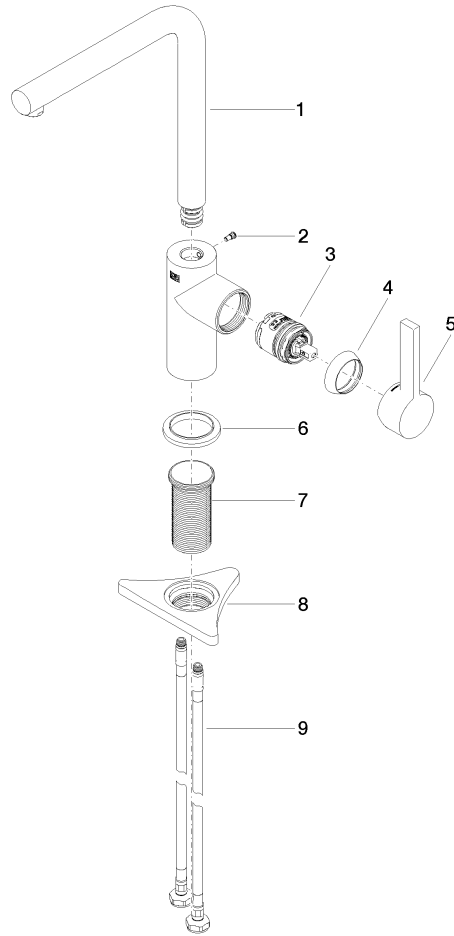

DORNBRACHT PIUR Single-lever mixer - Soft Black

33 900 210

- 195mm projection
- max. flow 6.7 l/min at 3 bar flow pressure
- pivotable spout 360°
- air-enriched flow

	Soft Black	33 900 210-69
	Chrome	33 900 210-00
	Brushed Nickel	33 900 210-70

DORNBRACHT PIUR Single-lever mixer - Soft Black

33 900 210

Flow rate chart

Certificates

ACS_23 ACC NY AbP_10137.
306.

DORNBRAUCHT PIUR Single-lever mixer - Soft Black

33 900 210

Parts for other finishes can be found here: [Chrome](#)

Spare parts list

No.	Item Number	Name	Quantity used	Delivery time
1	90 28 22 380 00-69	spout	1	2
2	90 30 30 100 00 90	screw	1	2
3	90 15 05 060 00 90	cartridge	1	2
4	90 28 30 011 00-69	cover	1	2
5	90 20 21 001 00-69	handle	1	2
6	90 27 21 001 00-69	rosette	1	2
7	90 30 01 200 00 90	shaft	1	2
8	90 23 10 003 00 90	fixing set	1	2
9	04 30 04 101 00 90	hose	1	2