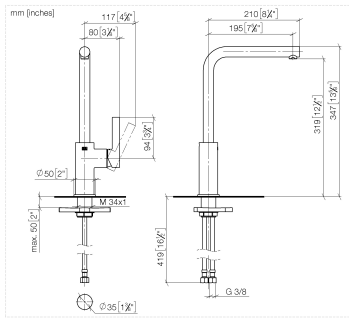

DORNBRACHT PIUR Single-lever mixer - Brushed Nickel

33 900 210

- 195mm projection
- max. flow 6.7 l/min at 3 bar flow pressure
- pivotable spout 360°
- air-enriched flow

	Brushed Nickel	33 900 210-70
	Chrome	33 900 210-00
	Soft Black	33 900 210-69

DORNBRACHT PIUR Single-lever mixer - Brushed Nickel

33 900 210

Flow rate chart

Certificates

ACS_23 ACC NY AbP_10137.
306.

DORNBACHT PIUR Single-lever mixer - Brushed Nickel

33 900 210

Parts for other finishes can be found here: [Chrome](#)

Spare parts list

No.	Item Number	Name	Quantity used	Delivery time
1	90 28 22 380 00-70	spout	1	2
2	90 30 30 100 00 90	screw	1	2
3	90 15 05 060 00 90	cartridge	1	2
4	90 28 30 011 00-70	cover	1	2
5	90 20 21 001 00-70	handle	1	2
6	90 27 21 001 00-70	rosette	1	2
7	90 30 01 200 00 90	shaft	1	2
8	90 23 10 003 00 90	fixing set	1	2
9	04 30 04 101 00 90	hose	1	2