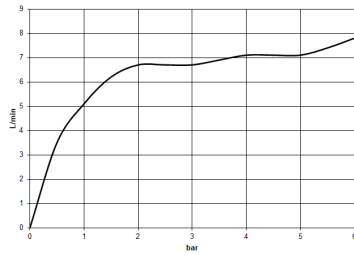

DORNBRACHT PIUR Single-lever mixer - Brushed Nickel

33 900 210

- 195mm projection
- max. flow 6.7 l/min at 3 bar flow pressure
- pivotable spout 360°
- air-enriched flow

	Brushed Nickel	33 900 210-70
	Chrome	33 900 210-00
	Soft Black	33 900 210-69

DORNBRACHT PIUR Single-lever mixer - Brushed Nickel

33 900 210

Flow rate chart

Certificates

ACS_23 ACC NY AbP_10137.
306.

DORNBACHT PIUR Single-lever mixer - Brushed Nickel

33 900 210

Parts for other finishes can be found here: [Chrome](#)