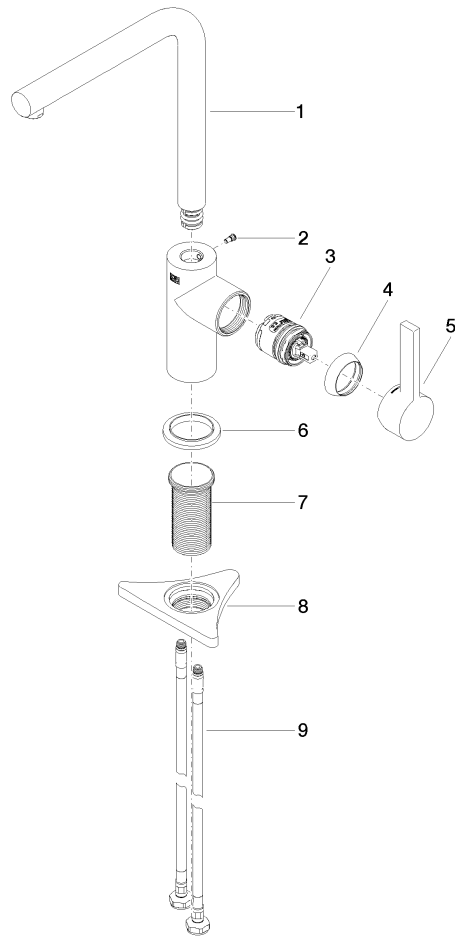

DORNBRACHT PIUR Single-lever mixer - Brushed Nickel

33 900 210

- 195mm projection
- max. flow 6.7 l/min at 3 bar flow pressure
- pivotable spout 360°
- air-enriched flow

	Brushed Nickel	33 900 210-70
	Chrome	33 900 210-00
	Soft Black	33 900 210-69

DORNBRACHT PIUR Single-lever mixer - Brushed Nickel

33 900 210

Flow rate chart

Certificates

ACS_23 ACC NY AbP_10137.
306.

DORNBACHT PIUR Single-lever mixer - Brushed Nickel

33 900 210

Parts for other finishes can be found here: [Chrome](#)

Spare parts list

No.	Item Number	Name	Quantity used	Delivery time
1	90 28 22 380 00-70	spout	1	2
2	90 30 30 100 00 90	screw	1	2
3	90 15 05 060 00 90	cartridge	1	2
4	90 28 30 011 00-70	cover	1	2
5	90 20 21 001 00-70	handle	1	2
6	90 27 21 001 00-70	rosette	1	2
7	90 30 01 200 00 90	shaft	1	2
8	90 23 10 003 00 90	fixing set	1	2
9	04 30 04 101 00 90	hose	1	2