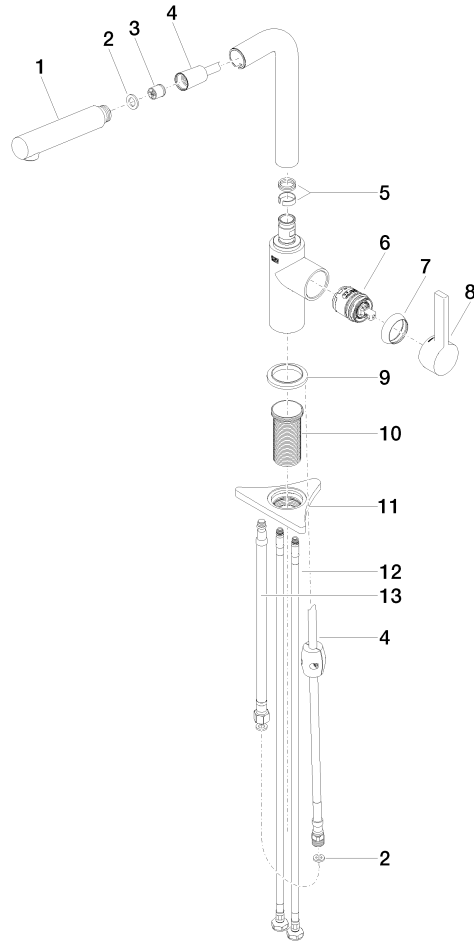

DORNBACHT PIUR Single-lever mixer Pull-out - Chrome

33 950 210

- 204mm projection
- pivotable spout 360°
- air-enriched flow
- max. flow 8 l/min at 3 bar flow pressure
- fabric braided hose 1500 mm

Intrinsic protection against back flow.

| | | |
|--|----------------|---------------|
|  | Chrome | 33 950 210-00 |
|  | Soft Black | 33 950 210-69 |
|  | Brushed Nickel | 33 950 210-70 |

DORNBACHT PIUR Single-lever mixer Pull-out - Chrome

33 950 210

Certificates

Belgaqua_23-012-2 ACS_23 ACC NY AbP_10

DORNBACHT PIUR Single-lever mixer Pull-out - Chrome

33 950 210

Parts for other finishes can be found here: [Soft Black](#)

DORNBACHT PIUR Single-lever mixer Pull-out - Chrome

33 950 210

Spare parts list

| No. | Item Number | Name | Quantity used | Delivery time |
|-----|--------------------|--------|---------------|---------------|
| | 90 12 11 180 00-00 | shower | 14 | 2 |