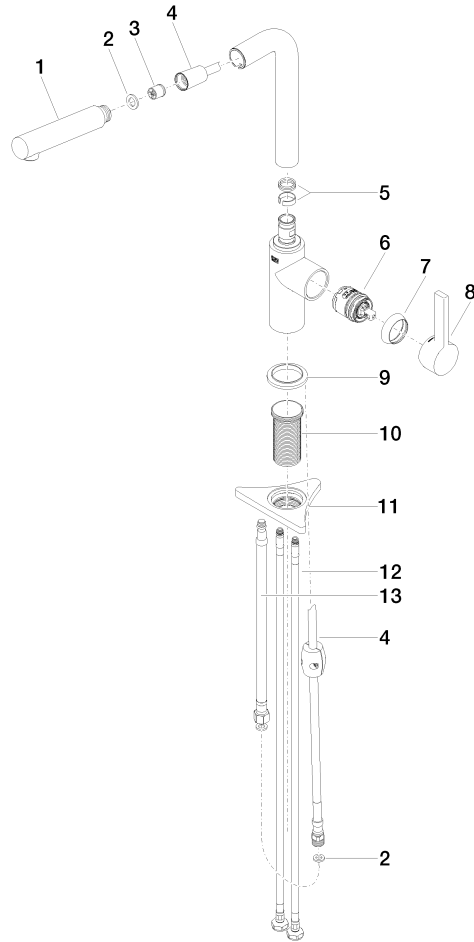

DORNBACHT PIUR Single-lever mixer Pull-out - Soft Black

33 950 210

Parts for other finishes can be found here: [Chrome](#)