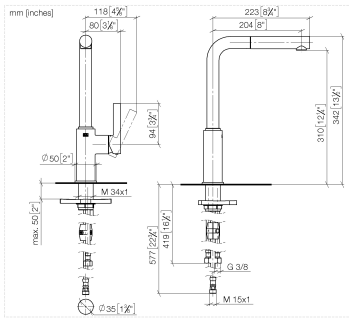

## DORNBACHT PIUR Single-lever mixer Pull-out - Soft Black

---

33 950 210

- 204mm projection
- pivotable spout 360°
- air-enriched flow
- max. flow 8 l/min at 3 bar flow pressure
- fabric braided hose 1500 mm

### Flow rate chart

### Spare parts list

No.	Item Number	Name	Quantity used	Delivery time
	90 12 11 180 00-69	shower	14	2