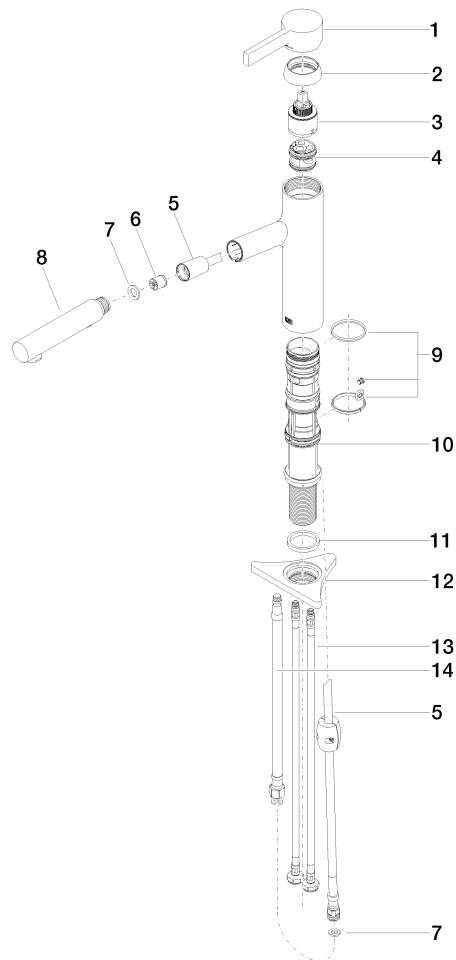

## DORNBACHT LYV Single-lever mixer Pull-out with spray function - Soft Black

---

33 960 110

- 230mm projection
- pivotable spout 120°
- air-enriched flow and spray flow
- fabric braided hose 1500 mm
- max. flow 7 l/min at 3 bar flow pressure

**Flow rate chart**

**Certificates**

Belgaqua\_23-012- 27\_3.      AbP\_10067.      ACS\_23 ACC NY 085.

## DORNBACHT LYV Single-lever mixer Pull-out with spray function - Soft Black

33 960 110

Parts for other finishes can be found here: [Chrome](#)

### Spare parts list

No.	Item Number	Name	Quantity used	Delivery time
1	90 20 81 001 00-69	handle	1	2
2	90 28 30 010 00-69	cover	1	2
3	90 15 05 067 00 90	cartridge	1	2
4	90 18 40 227 00 90	insert	1	2
5	90 30 02 101 00 90	hose	1	2
6	90 23 01 051 00 90	flow reducer	1	2
7	90 14 05 081 00 90	seal	1	2
8	90 12 11 181 00-69	shower	1	2
9	90 14 15 062 00 90	gasket kit	1	2
10	90 30 01 211 00 90	shaft	1	2
11	90 14 05 080 00 90	seal	1	2
12	90 23 10 003 00 90	fixing set	1	2
13	04 30 04 100 00 90	hose	2	2
14	90 30 04 110 00 90	hose	1	2