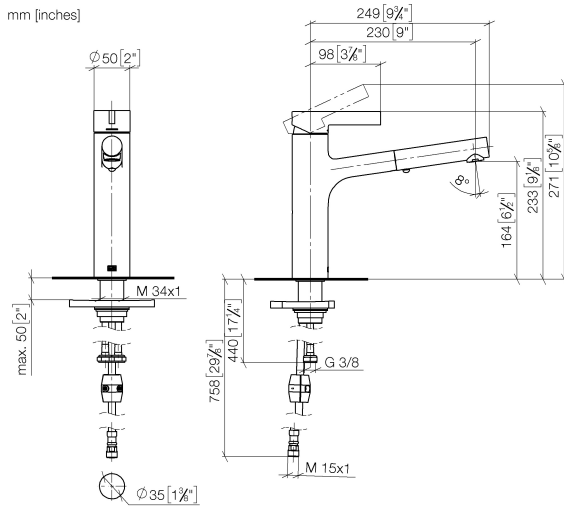

## DORNBACHT LYV Single-lever mixer Pull-out with spray function - Soft Black

---

33 960 110

- 230mm projection
- pivotable spout 120°
- air-enriched flow and spray flow
- fabric braided hose 1500 mm
- max. flow 7 l/min at 3 bar flow pressure

Intrinsic protection against back flow.

	Soft Black	33 960 110-69
	Chrome	33 960 110-00
	Brushed Nickel	33 960 110-70

**DORNBRAUCH LYV Single-lever mixer Pull-out with spray function - Soft Black**

33 960 110

## DORNBACHT LYV Single-lever mixer Pull-out with spray function - Soft Black

33 960 110

Parts for other finishes can be found here: [Chrome](#)

### Spare parts list

No.	Item Number	Name	Quantity used	Delivery time
1	90 20 81 001 00-69	handle	1	2
2	90 28 30 010 00-69	cover	1	2
3	90 15 05 067 00 90	cartridge	1	2
4	90 18 40 227 00 90	insert	1	2
5	90 30 02 101 00 90	hose	1	2
6	90 23 01 051 00 90	flow reducer	1	2
7	90 14 05 081 00 90	seal	1	2
8	90 12 11 181 00-69	shower	1	2
9	90 14 15 062 00 90	gasket kit	1	2
10	90 30 01 211 00 90	shaft	1	2
11	90 14 05 080 00 90	seal	1	2
12	90 23 10 003 00 90	fixing set	1	2
13	04 30 04 100 00 90	hose	2	2
14	90 30 04 110 00 90	hose	1	2