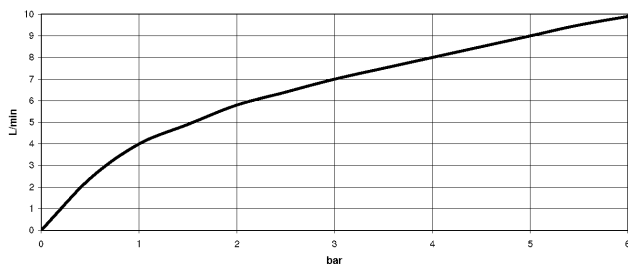

Flow rate chart

Certificates

Belgaqua_23-012- 27_3.   AbP_10067.   ACS_23 ACC NY 085.