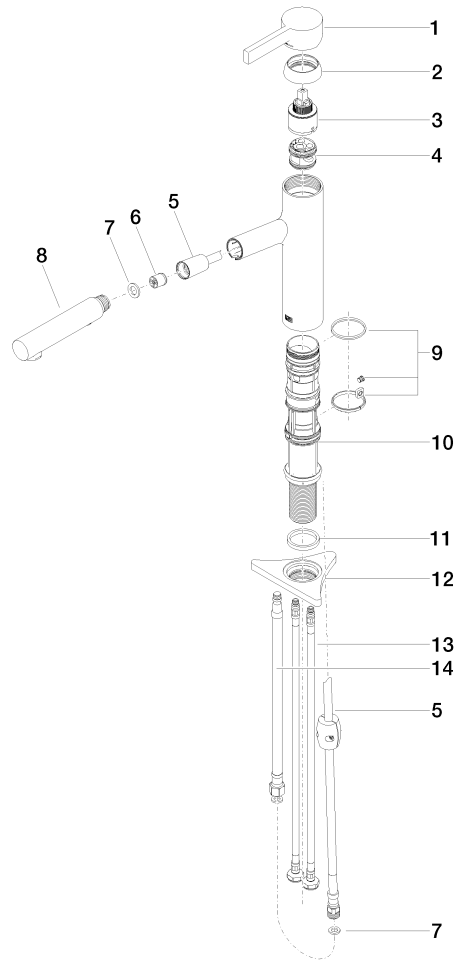

DORNBACHT LYV Single-lever mixer Pull-out with spray function - Brushed Nickel

33 960 110

- 230mm projection
- pivotable spout 120°
- air-enriched flow and spray flow
- fabric braided hose 1500 mm
- max. flow 7 l/min at 3 bar flow pressure

Intrinsic protection against back flow.

	Brushed Nickel	33 960 110-70
	Chrome	33 960 110-00
	Soft Black	33 960 110-69

DORNBRAUCHT LYV Single-lever mixer Pull-out with spray function - Brushed Nickel

33 960 110

Parts for other finishes can be found here: [Chrome](#)

Spare parts list

No.	Item Number	Name	Quantity used	Delivery time
1	90 20 81 001 00-70	handle	1	2
2	90 28 30 010 00-70	cover	1	2
3	90 15 05 067 00 90	cartridge	1	2
4	90 18 40 227 00 90	insert	1	2
5	90 30 02 101 00 90	hose	1	2
6	90 23 01 051 00 90	flow reducer	1	2
7	90 14 05 081 00 90	seal	1	2
8	90 12 11 181 00-70	shower	1	2
9	90 14 15 062 00 90	gasket kit	1	2
10	90 30 01 211 00 90	shaft	1	2
11	90 14 05 080 00 90	seal	1	2
12	90 23 10 003 00 90	fixing set	1	2
13	04 30 04 100 00 90	hose	2	2
14	90 30 04 110 00 90	hose	1	2