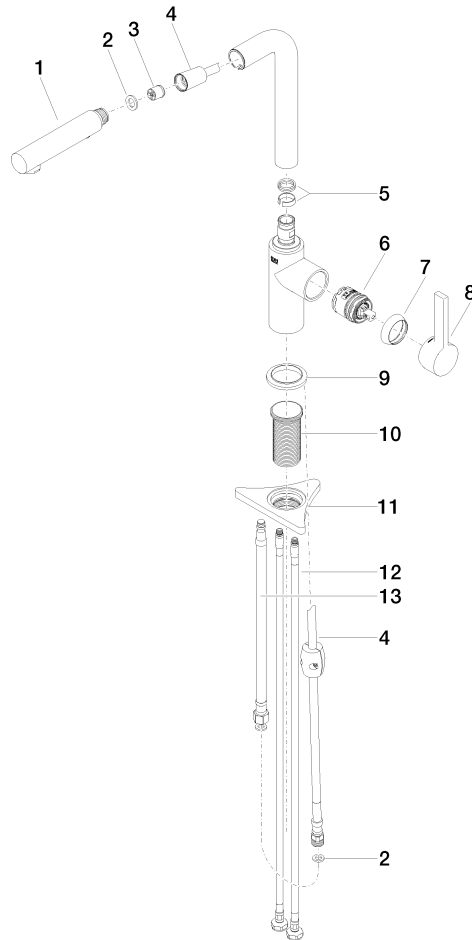

## DORNBACHT PIUR Single-lever mixer Pull-out with spray function - Soft Black

33 960 210

- 197mm projection
- pivotable spout 360°
- air-enriched flow and spray flow
- max. flow 6.7 l/min at 3 bar flow pressure
- fabric braided hose 1500 mm

### Certificates

---

Belgaqua\_23-012- 27\_3. AbP\_10139.

ACS\_23 ACC NY 306.

**DORNBACHT PIUR Single-lever mixer Pull-out with spray function - Soft Black**

33 960 210

Parts for other finishes can be found here: [Chrome](#)

**Spare parts list**

No.	Item Number	Name	Quantity used	Delivery time
1	90 12 11 181 00-69	shower	1	2
2	90 14 05 081 00 90	seal	1	2
3	90 23 01 051 00 90	flow reducer	1	2
4	90 30 02 101 00 90	hose	1	2
5	90 14 15 060 00 90	gasket kit	1	2
6	90 15 05 060 00 90	cartridge	1	2
7	90 28 30 011 00-69	cover	1	2
8	90 20 21 001 00-69	handle	1	2
9	90 27 21 001 00-69	rosette	1	2
10	90 30 01 200 00 90	shaft	1	2
11	90 23 10 003 00 90	fixing set	1	2
12	04 30 04 101 00 90	hose	2	2
13	90 30 04 110 00 90	hose	1	2