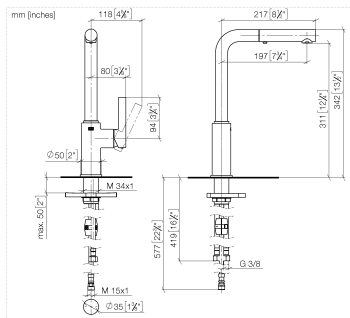

## DORNBACHT PIUR Single-lever mixer Pull-out with spray function - Soft Black

33 960 210

- 197mm projection
- pivotable spout 360°
- air-enriched flow and spray flow
- max. flow 6.7 l/min at 3 bar flow pressure
- fabric braided hose 1500 mm

## DORNBRACHT PIUR Single-lever mixer Pull-out with spray function - Soft Black

---

33 960 210

**Spare parts list**

No.	Item Number	Name	Quantity used	Delivery time
1	90 12 11 181 00-69	shower	1	2
2	90 14 05 081 00 90	seal	1	2
3	90 23 01 051 00 90	flow reducer	1	2
4	90 30 02 101 00 90	hose	1	2
5	90 14 15 060 00 90	gasket kit	1	2
6	90 15 05 060 00 90	cartridge	1	2
7	90 28 30 011 00-69	cover	1	2
8	90 20 21 001 00-69	handle	1	2
9	90 27 21 001 00-69	rosette	1	2
10	90 30 01 200 00 90	shaft	1	2
11	90 23 10 003 00 90	fixing set	1	2
12	04 30 04 101 00 90	hose	2	2
13	90 30 04 110 00 90	hose	1	2