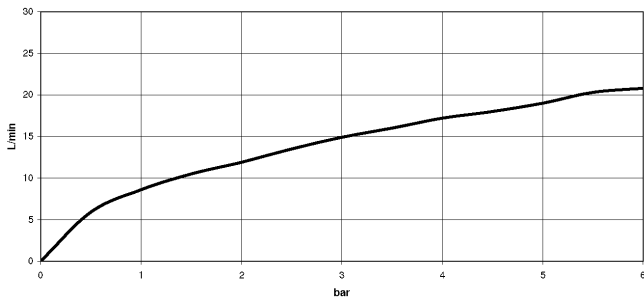

**META Bath thermostat for wall mounting with hand shower set - Brushed
Platinum**

META

34 234 979

- spout: circular, air-enriched flow
- max. flow 16.9 l/min at 3 bar flow pressure
- Hand shower: COMPACT RAIN, max. flow rate 6.8 l/min (at 3 bar)
- complete hand shower set with anti-scale system
- rotary diverter with volume control and shut-off function
- slide-on rosettes Ø 60 mm
- 210mm projection
- 1/2" connection
- gauge 150 mm - 15 mm
- metal shower hose 1250mm with integrated anti-twist protection
- shower holder rosette Ø 57mm

34 234 979
mm [inches]

Flow rate chart

Certificates

LGA_18609.

Belgaqua_21-032-
27_5.

34 234 979
Parts for other
finishes can be found
here: Chrome

Spare parts list

No.	Item Number	Name	Quantity used	Delivery time
1	34 201 979-06	META Bath thermostat for wall mounting without shower set - Brushed Platinum	1	10
2	28 050 920-06	holder	1	-
Spare part can no longer be ordered, please order the replacement item				
3	90 30 02 072 00-06	Metal shower hose 1/2" x 3/8" x 1250 mm - Brushed Platinum	1	10
4	28 019 979-06	Hand shower - Brushed Platinum	1	10