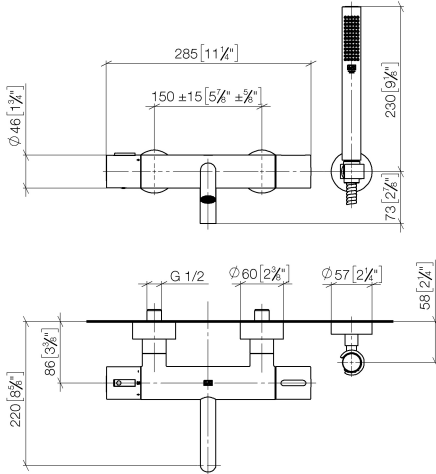

**META Bath thermostat for wall mounting with hand shower set - Brushed
Platinum**

META

34 234 979

- spout: circular, air-enriched flow
- max. flow 16.9 l/min at 3 bar flow pressure
- Hand shower: COMPACT RAIN, max. flow rate 6.8 l/min (at 3 bar)
- complete hand shower set with anti-scale system
- rotary diverter with volume control and shut-off function
- slide-on rosettes Ø 60 mm
- 210mm projection
- 1/2" connection
- gauge 150 mm - 15 mm
- metal shower hose 1250mm with integrated anti-twist protection
- shower holder rosette Ø 57mm

Intrinsic protection against back flow.

	Brushed Platinum	34 234 979-06
	Chrome	34 234 979-00
	Dark Chrome	34 234 979-19
	Light Gold	34 234 979-26
	Brushed Light Gold	34 234 979-27
	Matte Black	34 234 979-33
	Brushed Bronze	34 234 979-42
	Brushed Champagne (22kt Gold)	34 234 979-46
	Champagne (22kt Gold)	34 234 979-47
	Brushed Chrome	34 234 979-93
	Brushed Dark Platinum	34 234 979-99

34 234 979
mm [inches]

Flow rate chart

Certificates

LGA_18609.

Belgaqua_21-032-
27_5.

34 234 979
Parts for other
finishes can be found
here: Chrome

Spare parts list

No.	Item Number	Name	Quantity used	Delivery time
1	34 201 979-06	META Bath thermostat for wall mounting without shower set - Brushed Platinum	1	10
2	28 050 920-06	holder	1	-
Spare part can no longer be ordered, please order the replacement item				
3	90 30 02 072 00-06	Metal shower hose 1/2" x 3/8" x 1250 mm - Brushed Platinum	1	10
4	28 019 979-06	Hand shower - Brushed Platinum	1	10