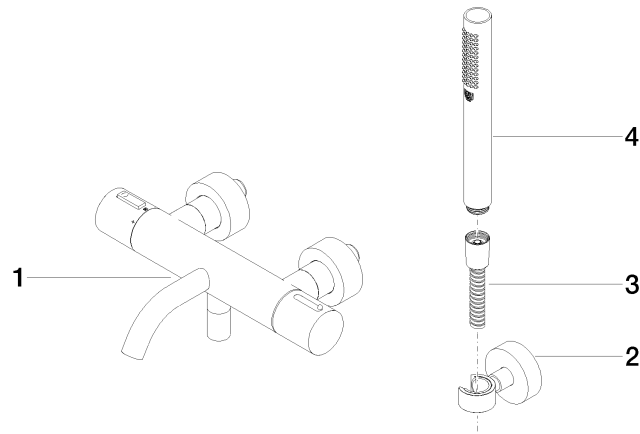

**META Bath thermostat for wall mounting with hand shower set - Brushed
Platinum**

META

34 234 979

- spout: circular, air-enriched flow
- max. flow 16.9 l/min at 3 bar flow pressure
- Hand shower: COMPACT RAIN, max. flow rate 6.8 l/min (at 3 bar)
- complete hand shower set with anti-scale system
- rotary diverter with volume control and shut-off function
- slide-on rosettes Ø 60 mm
- 210mm projection
- 1/2" connection
- gauge 150 mm - 15 mm
- metal shower hose 1250mm with integrated anti-twist protection
- shower holder rosette Ø 57mm

34 234 979
mm [inches]

Flow rate chart

Certificates

LGA_18609.

Belgaqua_21-032-
27_5.

34 234 979
Parts for other
finishes can be found
here: Chrome

Spare parts list

No.	Item Number	Name	Quantity used	Delivery time
1	34 201 979-06	META Bath thermostat for wall mounting without shower set - Brushed Platinum	1	10
2	28 050 920-06	holder	1	-
Spare part can no longer be ordered, please order the replacement item				
3	90 30 02 072 00-06	Metal shower hose 1/2" x 3/8" x 1250 mm - Brushed Platinum	1	10
4	28 019 979-06	Hand shower - Brushed Platinum	1	10