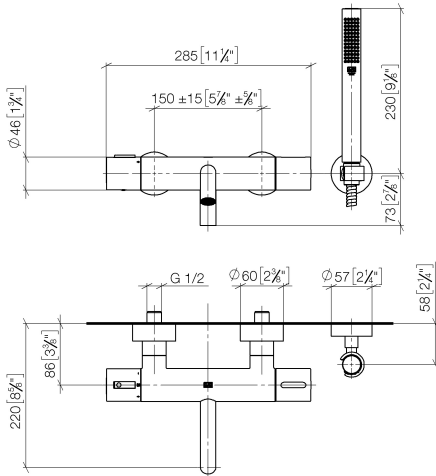

34 234 979

- spout: circular, air-enriched flow
- max. flow 16.9 l/min at 3 bar flow pressure
- Hand shower: COMPACT RAIN, max. flow rate 6.8 l/min (at 3 bar)
- complete hand shower set with anti-scale system
- rotary diverter with volume control and shut-off function
- slide-on rosettes Ø 60 mm
- 210mm projection
- 1/2" connection
- gauge 150 mm - 15 mm
- metal shower hose 1250mm with integrated anti-twist protection
- shower holder rosette Ø 57mm

Intrinsic protection against back flow.

	Dark Chrome	34 234 979-19
	Chrome	34 234 979-00
	Brushed Platinum	34 234 979-06
	Light Gold	34 234 979-26
	Brushed Light Gold	34 234 979-27
	Matte Black	34 234 979-33
	Brushed Bronze	34 234 979-42
	Brushed Champagne (22kt Gold)	34 234 979-46
	Champagne (22kt Gold)	34 234 979-47
	Brushed Chrome	34 234 979-93
	Brushed Dark Platinum	34 234 979-99

34 234 979

mm [inches]

**Flow rate chart**

**Certificates**

LGA\_18609.

34 234 979

Parts for other  
finishes can be found  
here: [Chrome](#)