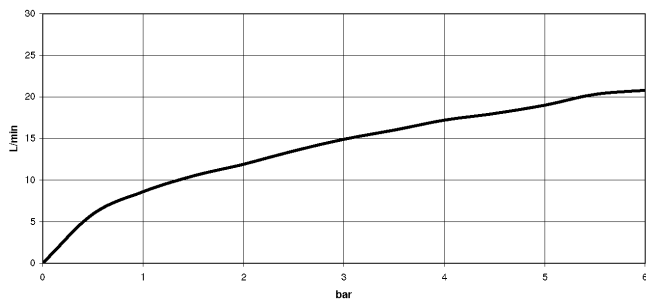

34 234 979

- spout: circular, air-enriched flow
- max. flow 16.9 l/min at 3 bar flow pressure
- Hand shower: COMPACT RAIN, max. flow rate 6.8 l/min (at 3 bar)
- complete hand shower set with anti-scale system
- rotary diverter with volume control and shut-off function
- slide-on rosettes Ø 60 mm
- 210mm projection
- 1/2" connection
- gauge 150 mm - 15 mm
- metal shower hose 1250mm with integrated anti-twist protection
- shower holder rosette Ø 57mm

34 234 979

mm [inches]

**Flow rate chart**

**Certificates**

LGA\_18609.

34 234 979

Parts for other  
finishes can be found  
here: [Chrome](#)