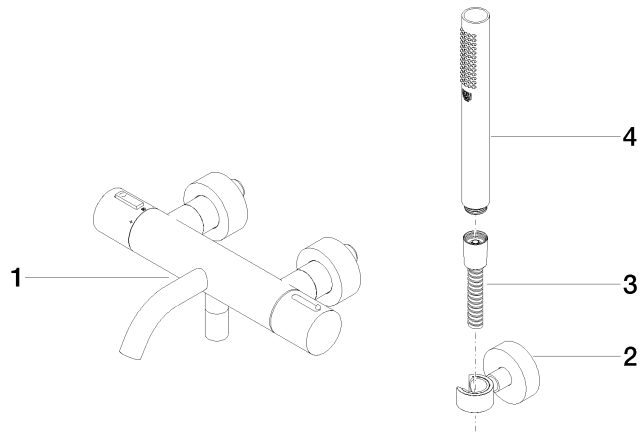

META Bath thermostat for wall mounting with hand shower set - Brushed Light Gold

META

34 234 979

- spout: circular, air-enriched flow
- max. flow 16.9 l/min at 3 bar flow pressure
- Hand shower: COMPACT RAIN, max. flow rate 6.8 l/min (at 3 bar)
- complete hand shower set with anti-scale system
- rotary diverter with volume control and shut-off function
- slide-on rosettes Ø 60 mm
- 210mm projection
- 1/2" connection
- gauge 150 mm - 15 mm
- metal shower hose 1250mm with integrated anti-twist protection
- shower holder rosette Ø 57mm

34 234 979
mm [inches]

Flow rate chart

Certificates

LGA_18609.

34 234 979
Parts for other
finishes can be found
here: [Chrome](#)

Spare parts list

No.	Item Number	Name	Quantity used	Delivery time
1	34 201 979-27	META Bath thermostat for wall mounting without shower set - Brushed Light Gold	1	30
2	28 050 920-27	holder	1	-
Spare part can no longer be ordered, please order the replacement item				
3	90 30 02 072 00-27	Metal shower hose 1/2" x 3/8" x 1250 mm - Brushed Light Gold	1	30
4	28 019 979-27	Hand shower - Brushed Light Gold	1	30