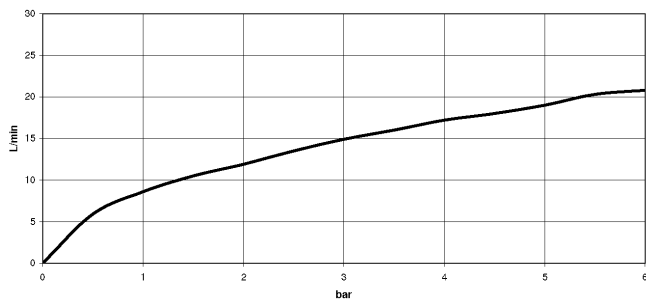

34 234 979

- spout: circular, air-enriched flow
- max. flow 16.9 l/min at 3 bar flow pressure
- Hand shower: COMPACT RAIN, max. flow rate 6.8 l/min (at 3 bar)
- complete hand shower set with anti-scale system
- rotary diverter with volume control and shut-off function
- slide-on rosettes Ø 60 mm
- 210mm projection
- 1/2" connection
- gauge 150 mm - 15 mm
- metal shower hose 1250mm with integrated anti-twist protection
- shower holder rosette Ø 57mm

34 234 979

mm [inches]

Flow rate chart

Certificates

LGA_18609.

Belgaqua_21-032-
27_5.

34 234 979

Parts for other finishes can be found here: [Chrome](#)