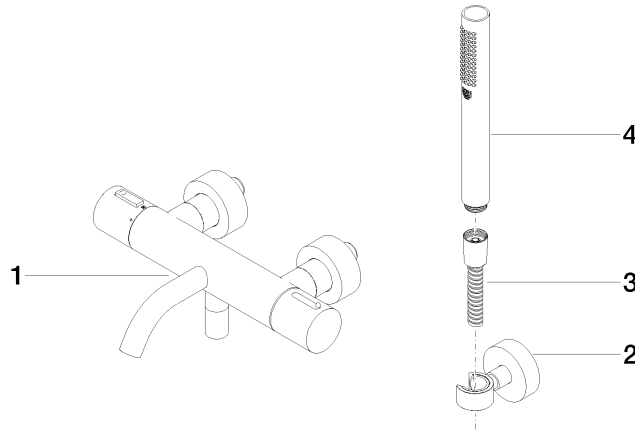

34 234 979

- spout: circular, air-enriched flow
- max. flow 16.9 l/min at 3 bar flow pressure
- Hand shower: COMPACT RAIN, max. flow rate 6.8 l/min (at 3 bar)
- complete hand shower set with anti-scale system
- rotary diverter with volume control and shut-off function
- slide-on rosettes Ø 60 mm
- 210mm projection
- 1/2" connection
- gauge 150 mm - 15 mm
- metal shower hose 1250mm with integrated anti-twist protection
- shower holder rosette Ø 57mm

34 234 979

mm [inches]

Flow rate chart

Certificates

LGA_18609.

Belgaqua_21-032-
27_5.

34 234 979

Parts for other finishes can be found here: [Chrome](#)

Spare parts list

No.	Item Number	Name	Quantity used	Delivery time
1	34 201 979-33	META Bath thermostat for wall mounting without shower set - Matte Black	1	30
2	28 050 920-33	holder	1	-
Spare part can no longer be ordered, please order the replacement item				
3	90 30 02 072 00-33	Metal shower hose 1/2" x 3/8" x 1250 mm - Matte Black	1	30
4	28 019 979-33	Hand shower - Matte Black	1	10