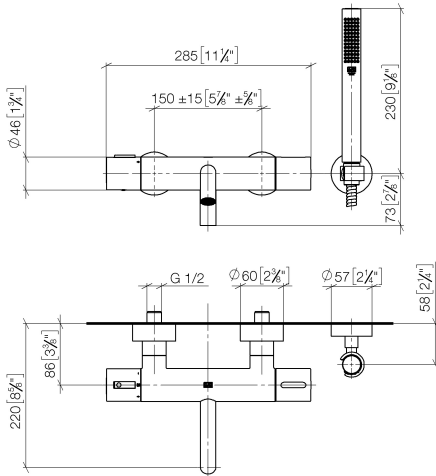

34 234 979

- spout: circular, air-enriched flow
- max. flow 16.9 l/min at 3 bar flow pressure
- Hand shower: COMPACT RAIN, max. flow rate 6.8 l/min (at 3 bar)
- complete hand shower set with anti-scale system
- rotary diverter with volume control and shut-off function
- slide-on rosettes Ø 60 mm
- 210mm projection
- 1/2" connection
- gauge 150 mm - 15 mm
- metal shower hose 1250mm with integrated anti-twist protection
- shower holder rosette Ø 57mm

34 234 979

mm [inches]

Flow rate chart

Certificates

LGA_18609.

Belgaqua_21-032-
27_5.

34 234 979

Parts for other finishes can be found here: [Chrome](#)

Spare parts list

No.	Item Number	Name	Quantity used	Delivery time
1	34 201 979-33	META Bath thermostat for wall mounting without shower set - Matte Black	1	30
2	28 050 920-33	holder	1	-
Spare part can no longer be ordered, please order the replacement item				
3	90 30 02 072 00-33	Metal shower hose 1/2" x 3/8" x 1250 mm - Matte Black	1	30
4	28 019 979-33	Hand shower - Matte Black	1	10