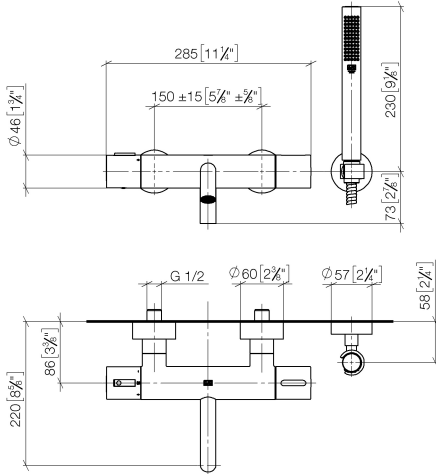

**META Bath thermostat for wall mounting with hand shower set - Brushed
Champagne (22kt Gold)**

META

34 234 979

- spout: circular, air-enriched flow
- max. flow 16.9 l/min at 3 bar flow pressure
- Hand shower: COMPACT RAIN, max. flow rate 6.8 l/min (at 3 bar)
- complete hand shower set with anti-scale system
- rotary diverter with volume control and shut-off function
- slide-on rosettes Ø 60 mm
- 210mm projection
- 1/2" connection
- gauge 150 mm - 15 mm
- metal shower hose 1250mm with integrated anti-twist protection
- shower holder rosette Ø 57mm

Intrinsic protection against back flow.

	Brushed Champagne (22kt Gold)	34 234 979-46
	Chrome	34 234 979-00
	Brushed Platinum	34 234 979-06
	Dark Chrome	34 234 979-19
	Light Gold	34 234 979-26
	Brushed Light Gold	34 234 979-27
	Matte Black	34 234 979-33
	Brushed Bronze	34 234 979-42
	Champagne (22kt Gold)	34 234 979-47
	Brushed Chrome	34 234 979-93
	Brushed Dark Platinum	34 234 979-99

34 234 979
mm [inches]

Flow rate chart

Certificates

LGA_18609.

34 234 979
Parts for other
finishes can be found
here: [Chrome](#)

Spare parts list

No.	Item Number	Name	Quantity used	Delivery time
1	34 201 979-46	META Bath thermostat for wall mounting without shower set - Brushed Champagne (22kt Gold)	1	30
2	28 050 920-46	holder	1	-
Spare part can no longer be ordered, please order the replacement item				
3	90 30 02 072 00-46	Metal shower hose 1/2" x 3/8" x 1250 mm - Brushed Champagne (22kt Gold)	1	30
4	28 019 979-46	Hand shower - Brushed Champagne (22kt Gold)	1	30