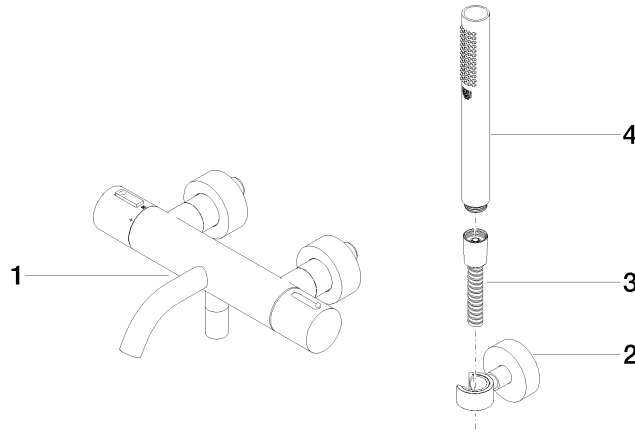

**META Bath thermostat for wall mounting with hand shower set - Brushed
Champagne (22kt Gold)**

META

34 234 979

- spout: circular, air-enriched flow
- max. flow 16.9 l/min at 3 bar flow pressure
- Hand shower: COMPACT RAIN, max. flow rate 6.8 l/min (at 3 bar)
- complete hand shower set with anti-scale system
- rotary diverter with volume control and shut-off function
- slide-on rosettes Ø 60 mm
- 210mm projection
- 1/2" connection
- gauge 150 mm - 15 mm
- metal shower hose 1250mm with integrated anti-twist protection
- shower holder rosette Ø 57mm

34 234 979
mm [inches]

Flow rate chart

Certificates

LGA_18609.

34 234 979
Parts for other
finishes can be found
here: [Chrome](#)

Spare parts list

No.	Item Number	Name	Quantity used	Delivery time
1	34 201 979-46	META Bath thermostat for wall mounting without shower set - Brushed Champagne (22kt Gold)	1	30
2	28 050 920-46	holder	1	-
Spare part can no longer be ordered, please order the replacement item				
3	90 30 02 072 00-46	Metal shower hose 1/2" x 3/8" x 1250 mm - Brushed Champagne (22kt Gold)	1	30
4	28 019 979-46	Hand shower - Brushed Champagne (22kt Gold)	1	30