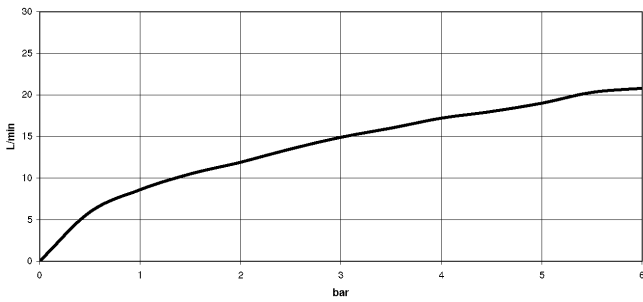

Flow rate chart

Certificates

LGA_18609.