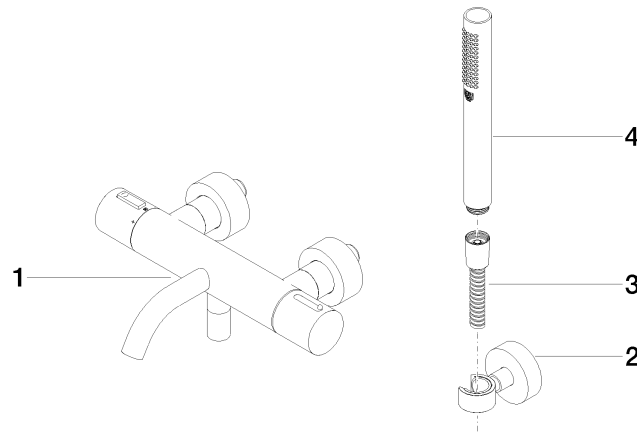

META Bath thermostat for wall mounting with hand shower set - Brushed Chrome

META

34 234 979

- spout: circular, air-enriched flow
- max. flow 16.9 l/min at 3 bar flow pressure
- Hand shower: COMPACT RAIN, max. flow rate 6.8 l/min (at 3 bar)
- complete hand shower set with anti-scale system
- rotary diverter with volume control and shut-off function
- slide-on rosettes Ø 60 mm
- 210mm projection
- 1/2" connection
- gauge 150 mm - 15 mm
- metal shower hose 1250mm with integrated anti-twist protection
- shower holder rosette Ø 57mm

34 234 979
mm [inches]

Flow rate chart

Certificates

LGA_18609.

Belgaqua_21-032-
27_5.

34 234 979
Parts for other
finishes can be found
here: [Chrome](#)

Spare parts list

No.	Item Number	Name	Quantity used	Delivery time
1	34 201 979-93	META Bath thermostat for wall mounting without shower set - Brushed Chrome	1	20
2	28 050 920-93	holder	1	-
Spare part can no longer be ordered, please order the replacement item				
3	90 30 02 072 00-93	Metal shower hose 1/2" x 3/8" x 1250 mm - Brushed Chrome	1	20
4	28 019 979-93	Hand shower - Brushed Chrome	1	20