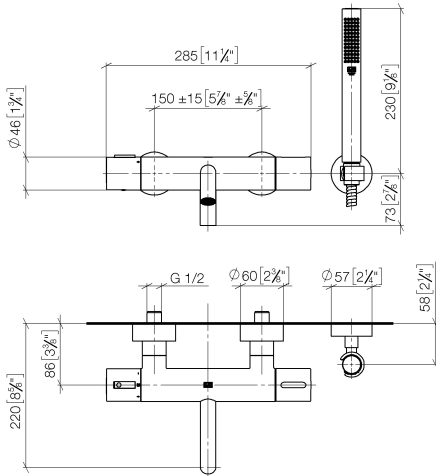

META Bath thermostat for wall mounting with hand shower set - Brushed Chrome

META

34 234 979

- spout: circular, air-enriched flow
- max. flow 16.9 l/min at 3 bar flow pressure
- Hand shower: COMPACT RAIN, max. flow rate 6.8 l/min (at 3 bar)
- complete hand shower set with anti-scale system
- rotary diverter with volume control and shut-off function
- slide-on rosettes Ø 60 mm
- 210mm projection
- 1/2" connection
- gauge 150 mm - 15 mm
- metal shower hose 1250mm with integrated anti-twist protection
- shower holder rosette Ø 57mm

Intrinsic protection against back flow.

	Brushed Chrome	34 234 979-93
	Chrome	34 234 979-00
	Brushed Platinum	34 234 979-06
	Dark Chrome	34 234 979-19
	Light Gold	34 234 979-26
	Brushed Light Gold	34 234 979-27
	Matte Black	34 234 979-33
	Brushed Bronze	34 234 979-42
	Brushed Champagne (22kt Gold)	34 234 979-46
	Champagne (22kt Gold)	34 234 979-47
	Brushed Dark Platinum	34 234 979-99

34 234 979
mm [inches]

Flow rate chart

Certificates

LGA_18609.

Belgaqua_21-032-
27_5.

34 234 979
Parts for other
finishes can be found
here: [Chrome](#)

Spare parts list

No.	Item Number	Name	Quantity used	Delivery time
1	34 201 979-93	META Bath thermostat for wall mounting without shower set - Brushed Chrome	1	20
2	28 050 920-93	holder	1	-
Spare part can no longer be ordered, please order the replacement item				
3	90 30 02 072 00-93	Metal shower hose 1/2" x 3/8" x 1250 mm - Brushed Chrome	1	20
4	28 019 979-93	Hand shower - Brushed Chrome	1	20