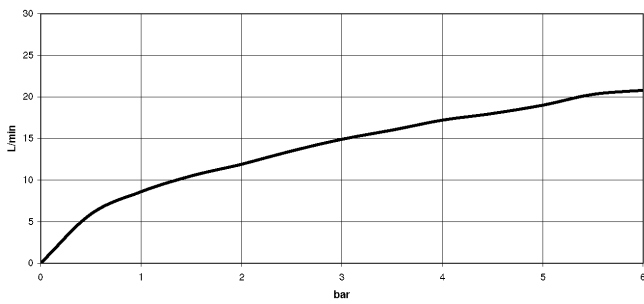

META Bath thermostat for wall mounting with hand shower set - Brushed Chrome

META

34 234 979

- spout: circular, air-enriched flow
- max. flow 16.9 l/min at 3 bar flow pressure
- Hand shower: COMPACT RAIN, max. flow rate 6.8 l/min (at 3 bar)
- complete hand shower set with anti-scale system
- rotary diverter with volume control and shut-off function
- slide-on rosettes Ø 60 mm
- 210mm projection
- 1/2" connection
- gauge 150 mm - 15 mm
- metal shower hose 1250mm with integrated anti-twist protection
- shower holder rosette Ø 57mm

34 234 979
mm [inches]

Flow rate chart

Certificates

LGA_18609.

Belgaqua_21-032-
27_5.

34 234 979
Parts for other
finishes can be found
here: [Chrome](#)

Spare parts list

No.	Item Number	Name	Quantity used	Delivery time
1	34 201 979-93	META Bath thermostat for wall mounting without shower set - Brushed Chrome	1	20
2	28 050 920-93	holder	1	-
Spare part can no longer be ordered, please order the replacement item				
3	90 30 02 072 00-93	Metal shower hose 1/2" x 3/8" x 1250 mm - Brushed Chrome	1	20
4	28 019 979-93	Hand shower - Brushed Chrome	1	20