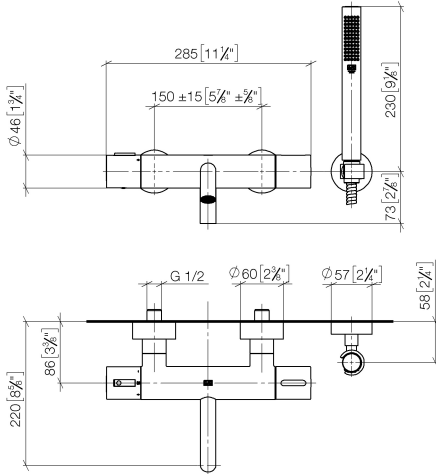

34 234 979

- spout: circular, air-enriched flow
- max. flow 16.9 l/min at 3 bar flow pressure
- Hand shower: COMPACT RAIN, max. flow rate 6.8 l/min (at 3 bar)
- complete hand shower set with anti-scale system
- rotary diverter with volume control and shut-off function
- slide-on rosettes Ø 60 mm
- 210mm projection
- 1/2" connection
- gauge 150 mm - 15 mm
- metal shower hose 1250mm with integrated anti-twist protection
- shower holder rosette Ø 57mm

Intrinsic protection against back flow.

	Brushed Dark Platinum	34 234 979-99
	Chrome	34 234 979-00
	Brushed Platinum	34 234 979-06
	Dark Chrome	34 234 979-19
	Light Gold	34 234 979-26
	Brushed Light Gold	34 234 979-27
	Matte Black	34 234 979-33
	Brushed Bronze	34 234 979-42
	Brushed Champagne (22kt Gold)	34 234 979-46
	Champagne (22kt Gold)	34 234 979-47
	Brushed Chrome	34 234 979-93

34 234 979
mm [inches]

Flow rate chart

Certificates

LGA_18609.

34 234 979
Parts for other
finishes can be found
here: [Chrome](#)

Spare parts list

No.	Item Number	Name	Quantity used	Delivery time
1	34 201 979-99	META Bath thermostat for wall mounting without shower set - Brushed Dark Platinum	1	30
2	28 050 920-99	holder	1	-
Spare part can no longer be ordered, please order the replacement item				
3	90 30 02 072 00-99	Metal shower hose 1/2" x 3/8" x 1250 mm - Brushed Dark Platinum	1	30
4	28 019 979-99	Hand shower - Brushed Dark Platinum	1	30