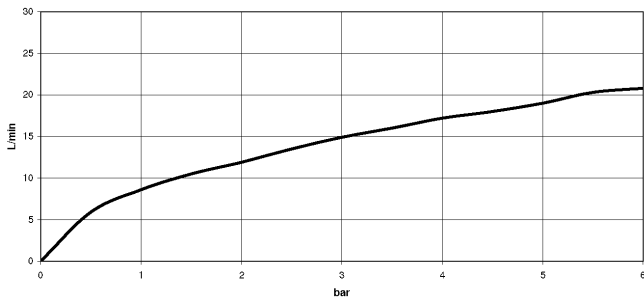

Flow rate chart

Certificates

LGA_18609.