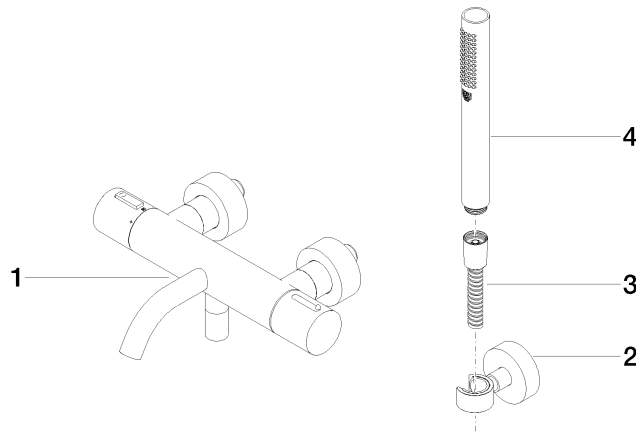

34 234 979

- spout: circular, air-enriched flow
- max. flow 16.9 l/min at 3 bar flow pressure
- Hand shower: COMPACT RAIN, max. flow rate 6.8 l/min (at 3 bar)
- complete hand shower set with anti-scale system
- rotary diverter with volume control and shut-off function
- slide-on rosettes Ø 60 mm
- 210mm projection
- 1/2" connection
- gauge 150 mm - 15 mm
- metal shower hose 1250mm with integrated anti-twist protection
- shower holder rosette Ø 57mm

34 234 979
mm [inches]

Flow rate chart

Certificates

LGA_18609.

34 234 979
Parts for other
finishes can be found
here: [Chrome](#)

Spare parts list

No.	Item Number	Name	Quantity used	Delivery time
1	34 201 979-99	META Bath thermostat for wall mounting without shower set - Brushed Dark Platinum	1	30
2	28 050 920-99	holder	1	-
Spare part can no longer be ordered, please order the replacement item				
3	90 30 02 072 00-99	Metal shower hose 1/2" x 3/8" x 1250 mm - Brushed Dark Platinum	1	30
4	28 019 979-99	Hand shower - Brushed Dark Platinum	1	30